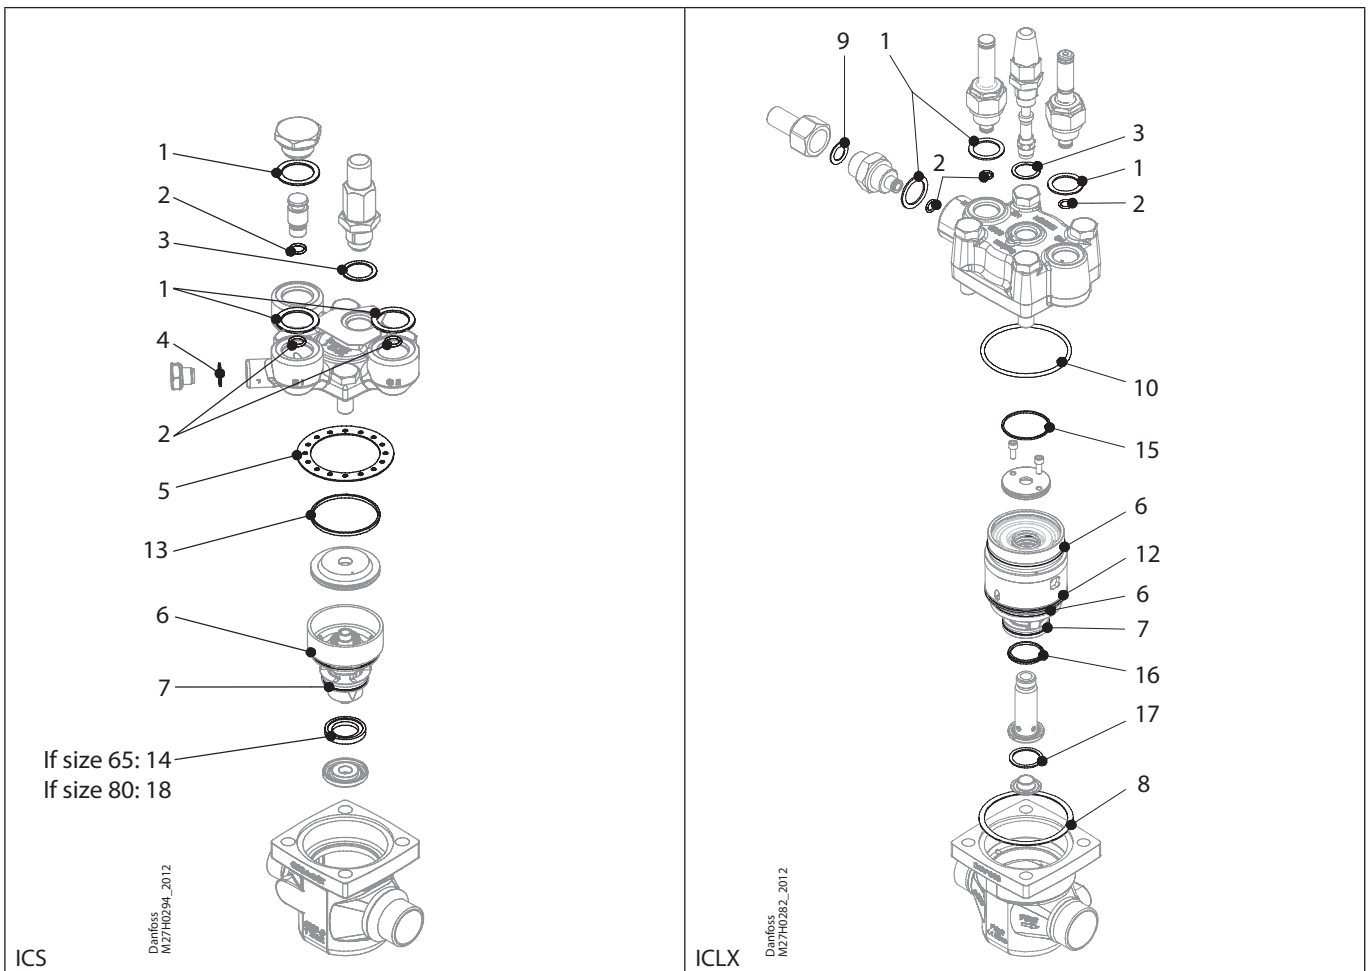

Installation guide – Spare parts and accessories

Repair kit | Code number 027H6017
ICS, size 65/80 (1-3) / ICLX, size 65/80

<p>1</p> <p>Total no. = 3</p>	<p>2</p> <p>Total no. = 3</p>	<p>3</p> <p>Total no. = 1</p>	<p>4</p> <p>Total no. = 1</p>	<p>5</p> <p>Total no. = 1</p>	<p>6</p> <p>Total no. = 2</p>
<p>7</p> <p>Total no. = 1</p>	<p>8</p> <p>Total no. = 1</p>	<p>9</p> <p>Total no. = 1</p>	<p>10</p> <p>Total no. = 1</p>	<p>12</p> <p>Total no. = 1</p>	<p>13</p> <p>Total no. = 1</p>
<p>14</p> <p>Total no. = 1</p>	<p>15</p> <p>Total no. = 1</p>	<p>16</p> <p>Total no. = 1</p>	<p>17</p> <p>Total no. = 1</p>	<p>18</p> <p>Total no. = 1</p>	