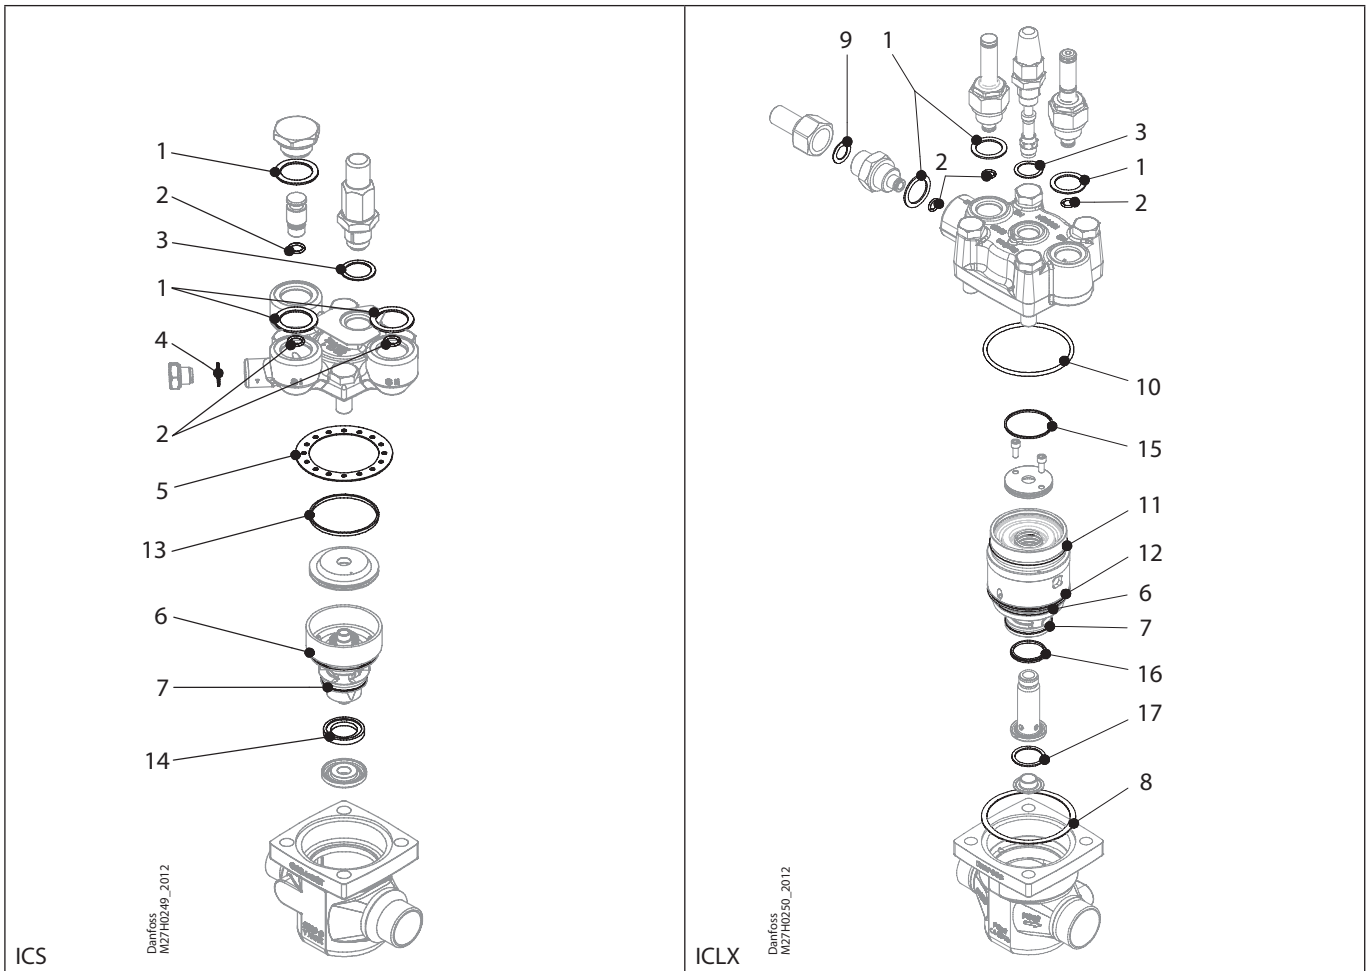

Installation guide – Spare parts and accessories

Repair kit | Code number 027H5015
ICS, size 50 (1-3) / ICLX, size 50

<p>1</p> <p> = Fibre</p> <p></p> <p>Total no. = 3</p>	<p>2</p> <p> = Alu.</p> <p></p> <p>Total no. = 3</p>	<p>3</p> <p> = Alu.</p> <p></p> <p>Total no. = 1</p>	<p>4</p> <p> = Alu.</p> <p></p> <p>Total no. = 1</p>	<p>5</p> <p> = Fibre</p> <p></p> <p>Total no. = 1</p>	<p>6</p> <p> = Alu.</p> <p></p> <p>Total no. = 1</p>
<p>7</p> <p> = Alu.</p> <p></p> <p>Total no. = 1</p>	<p>8</p> <p> = Fibre</p> <p></p> <p>Total no. = 1</p>	<p>9</p> <p> = Alu.</p> <p></p> <p>Total no. = 1</p>	<p>10</p> <p> = Alu.</p> <p></p> <p>Total no. = 1</p>	<p>11</p> <p> = Alu.</p> <p></p> <p>Total no. = 1</p>	<p>12</p> <p> = Alu.</p> <p></p> <p>Total no. = 1</p>
<p>13</p> <p> = Steel</p> <p></p> <p>Total no. = 1</p>	<p>14</p> <p> = PTFE</p> <p></p> <p>Total no. = 1</p>	<p>15</p> <p> = Steel</p> <p></p> <p>Total no. = 1</p>	<p>16</p> <p> = PTFE</p> <p></p> <p>Total no. = 1</p>	<p>17</p> <p> = PTFE</p> <p></p> <p>Total no. = 1</p>	