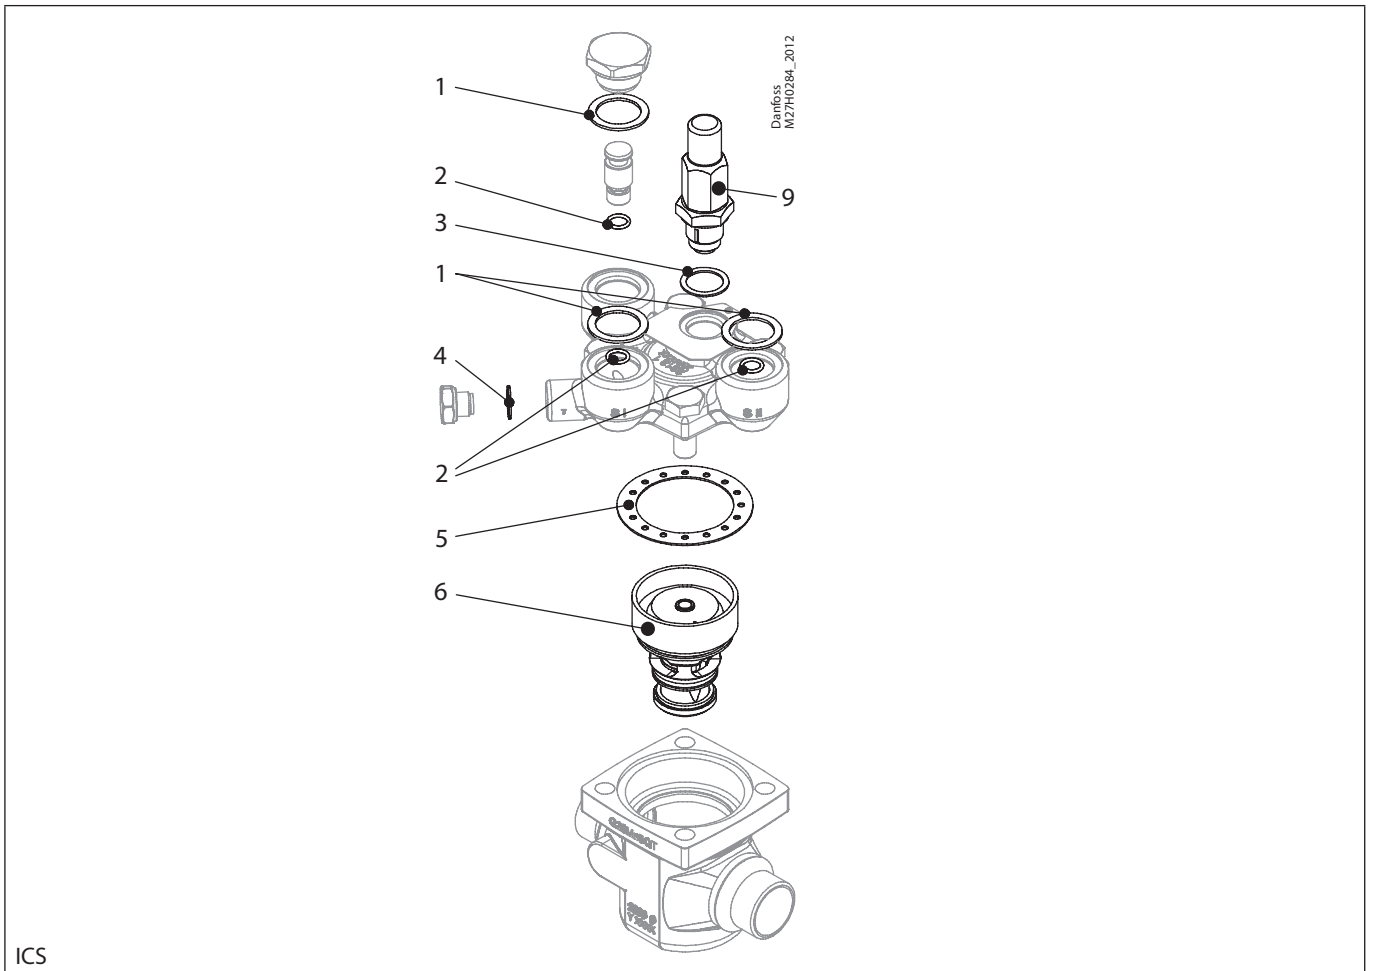

Installation guide – Spare parts and accessories

Overhaul kit | Code number 027H3044
ICS, size 25-25

ICS

<p>1</p> <p> = Fibre</p> <p>Total no. = 3</p>	<p>2</p> <p> = Alu.</p> <p>Total no. = 3</p>	<p>3</p> <p> = Fibre</p> <p>Total no. = 1</p>	<p>4</p> <p> = Alu.</p> <p>Total no. = 1</p>	<p>5</p> <p> = Fibre</p> <p>Total no. = 1</p>
<p>6</p> <p>Total no. = 1</p>		<p>9</p> <p>Total no. = 1</p>		