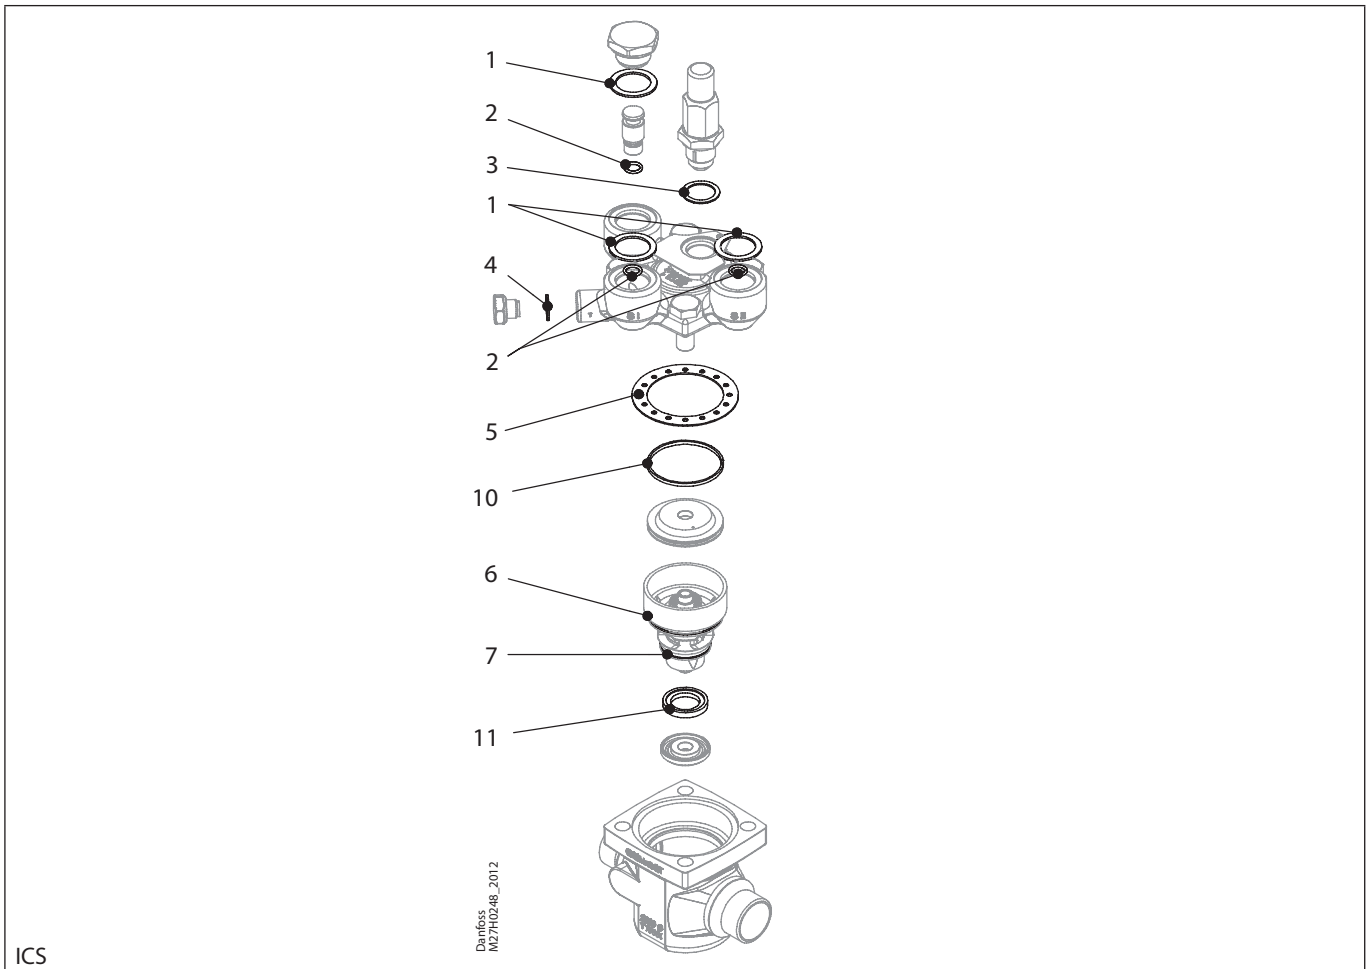

Installation guide – Spare parts and accessories

Repair kit | Code number 027H2219

ICS, size 25-5 to 25-25

ICS

<p>1</p> <p> = Fibre</p> <p></p> <p>Total no. = 3</p>	<p>2</p> <p></p> <p></p> <p>Total no. = 3</p>	<p>3</p> <p> = Alu.</p> <p></p> <p>Total no. = 1</p>	<p>4</p> <p> = Alu.</p> <p></p> <p>Total no. = 1</p>	<p>5</p> <p> = Fibre</p> <p></p> <p>Total no. = 1</p>
<p>6</p> <p> = Steel</p> <p></p> <p>Total no. = 1</p>	<p>7</p> <p></p> <p></p> <p>Total no. = 1</p>	<p>10</p> <p> = Steel</p> <p></p> <p>Total no. = 1</p>	<p>11</p> <p></p> <p></p> <p>Total no. = 1</p>	