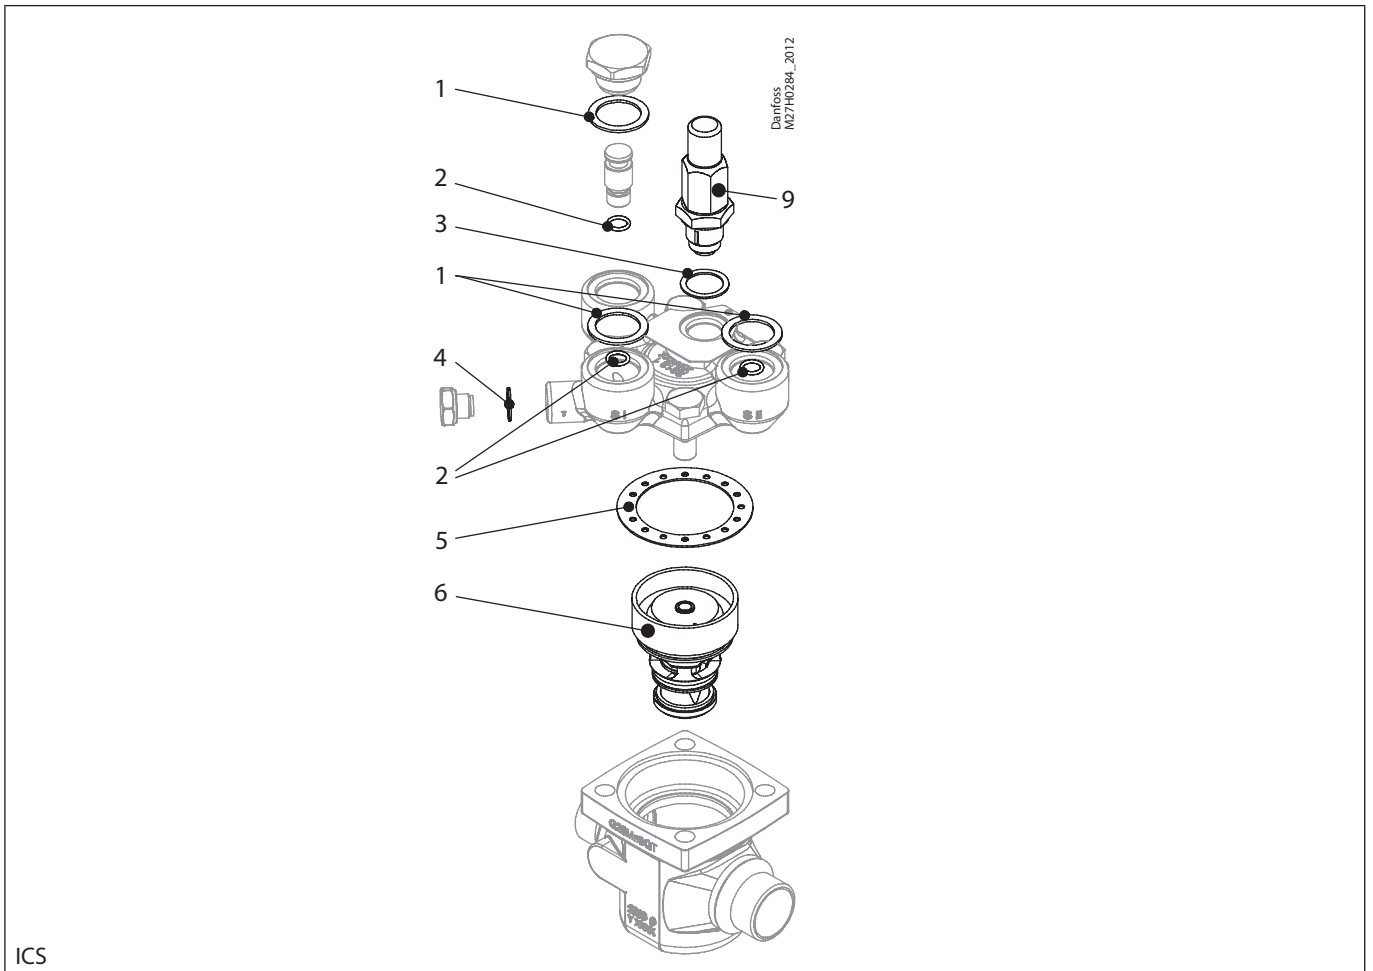

Installation guide – Spare parts and accessories

Overhaul kit | Code number 027H5016
ICS, size 50

ICS

<p>1</p> <p> = Fibre</p> <p>Total no. = 3</p>	<p>2</p> <p> = Fibre</p> <p>Total no. = 3</p>	<p>3</p> <p> = Alu.</p> <p>Total no. = 1</p>	<p>4</p> <p> = Alu.</p> <p>Total no. = 1</p>	<p>5</p> <p> = Fibre</p> <p>Total no. = 1</p>
<p>6</p> <p>Total no. = 1</p>	<p>9</p> <p>Total no. = 1</p>			