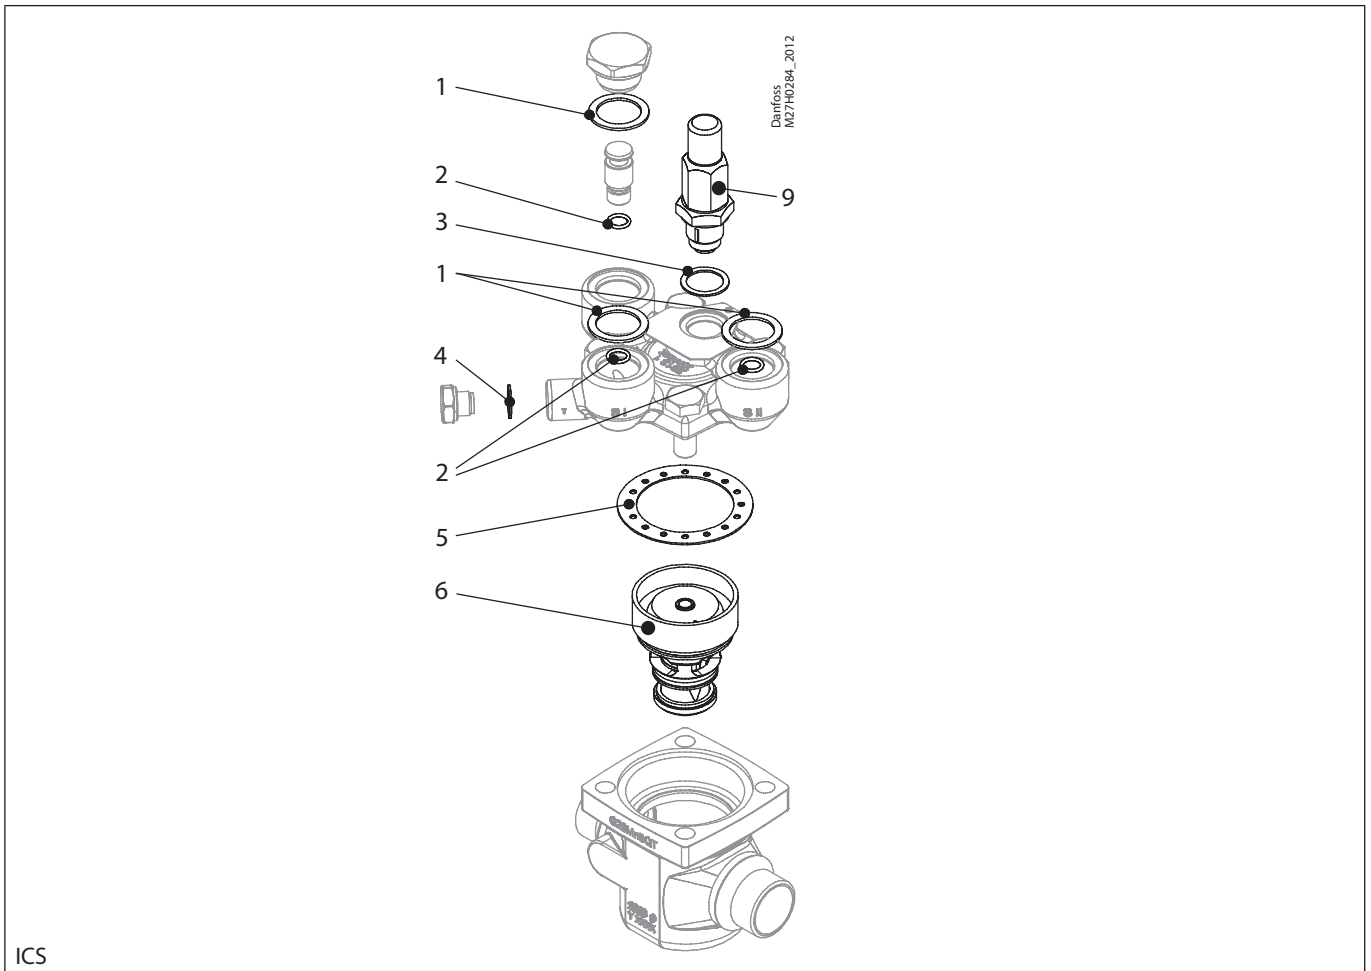

Installation guide – Spare parts and accessories

Overhaul kit | Code number 027H4016
ICS, size 40

ICS

<p>1</p> <p> = Fibre</p> <p>Total no. = 3</p>	<p>2</p> <p> = Fibre</p> <p>Total no. = 3</p>	<p>3</p> <p> = Alu.</p> <p>Total no. = 1</p>	<p>4</p> <p> = Alu.</p> <p>Total no. = 1</p>	<p>5</p> <p> = Fibre</p> <p>Total no. = 1</p>
<p>6</p> <p>Total no. = 1</p>	<p>9</p> <p>Total no. = 1</p>			