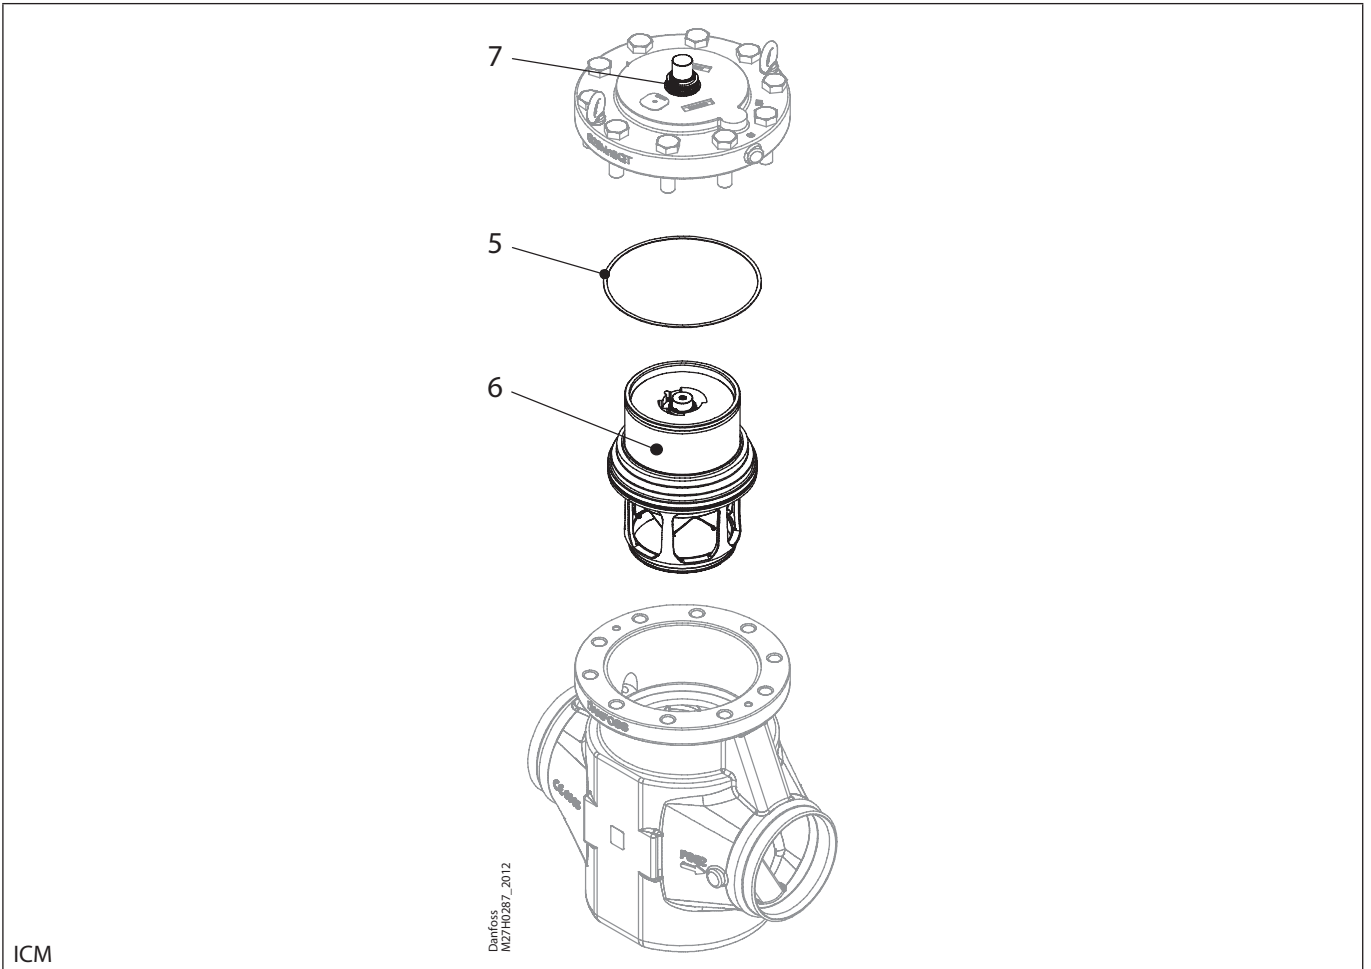

Installation guide – Spare parts and accessories

Overhaul kit | Code number 027H7176
 ICM, size 150

<p>5</p> <p style="text-align: center;">Total no. = 1</p>	<p>6</p> <p style="text-align: center;">Total no. = 1</p>	<p>7</p> <p style="text-align: center;">Total no. = 1</p>
--	--	--