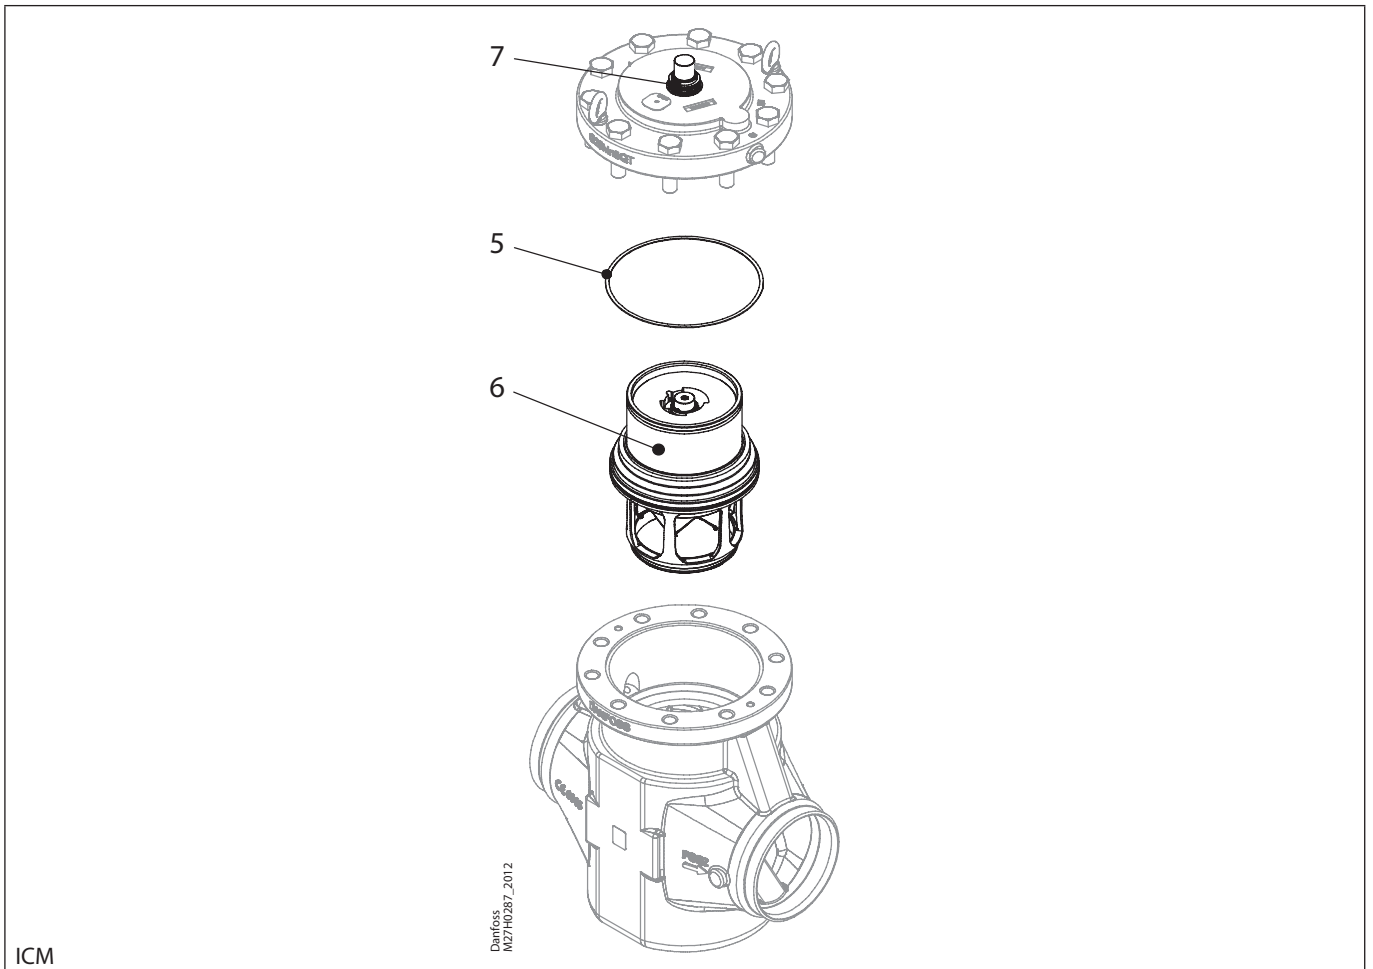

Installation guide – Spare parts and accessories

Overhaul kit | Code number 027H7136
ICM, size 100

ICM

<p>5</p> <p>Total no. = 1</p>	<p>6</p> <p>Total no. = 1</p>	<p>7</p> <p>Total no. = 1</p>	
--------------------------------------	--------------------------------------	--------------------------------------	--