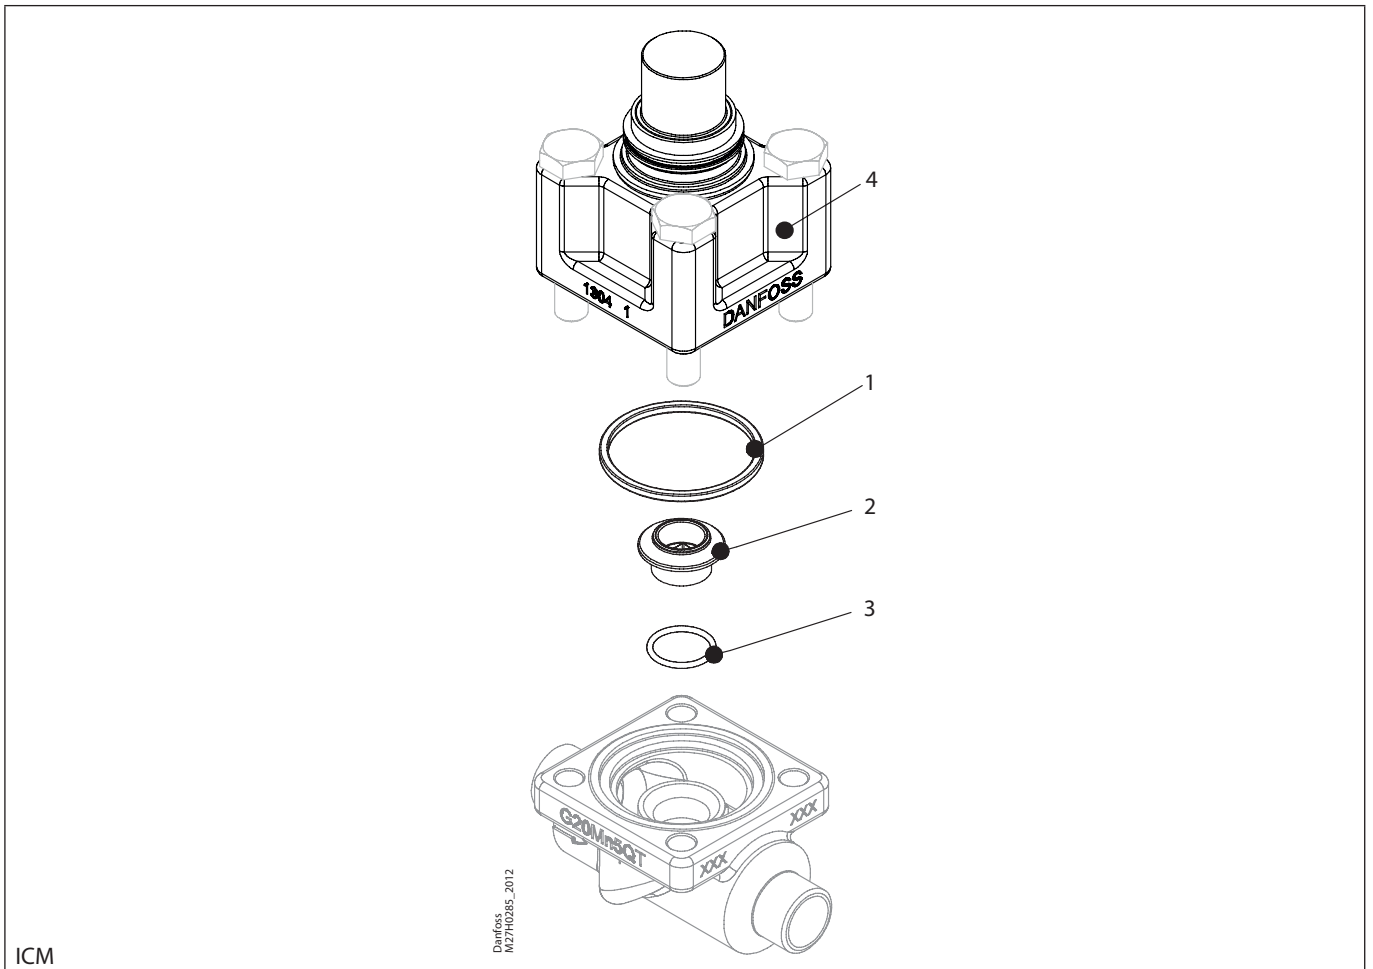

Installation guide – Spare parts and accessories

Overhaul kit | Code number 027H1182
 ICM, size 20C

ICM