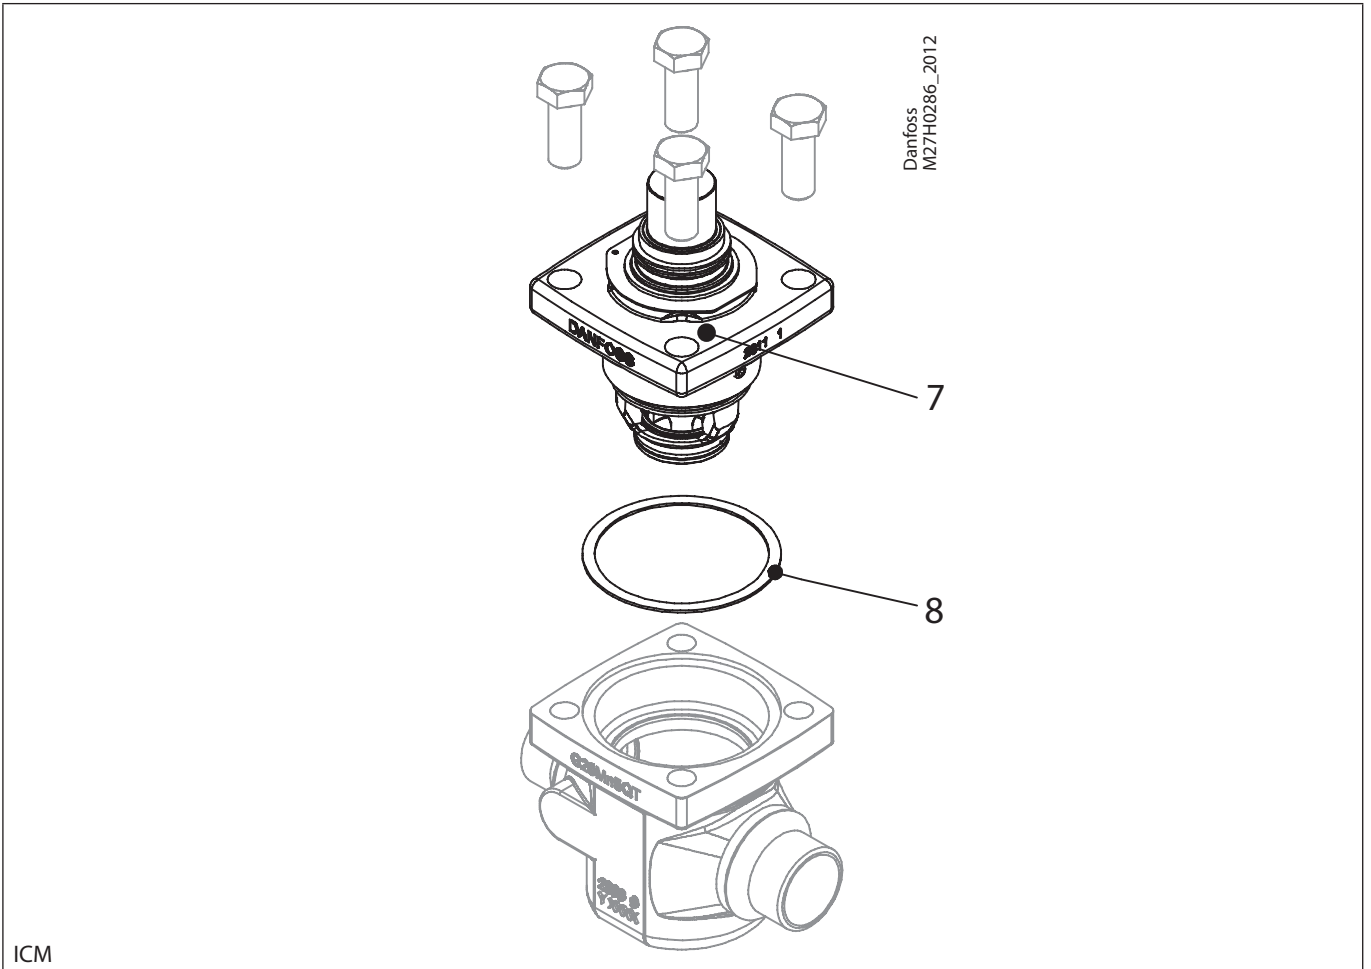

Installation guide – Spare parts and accessories

Overhaul kit | Code number 027H2181  
 ICM, size 25B

ICM