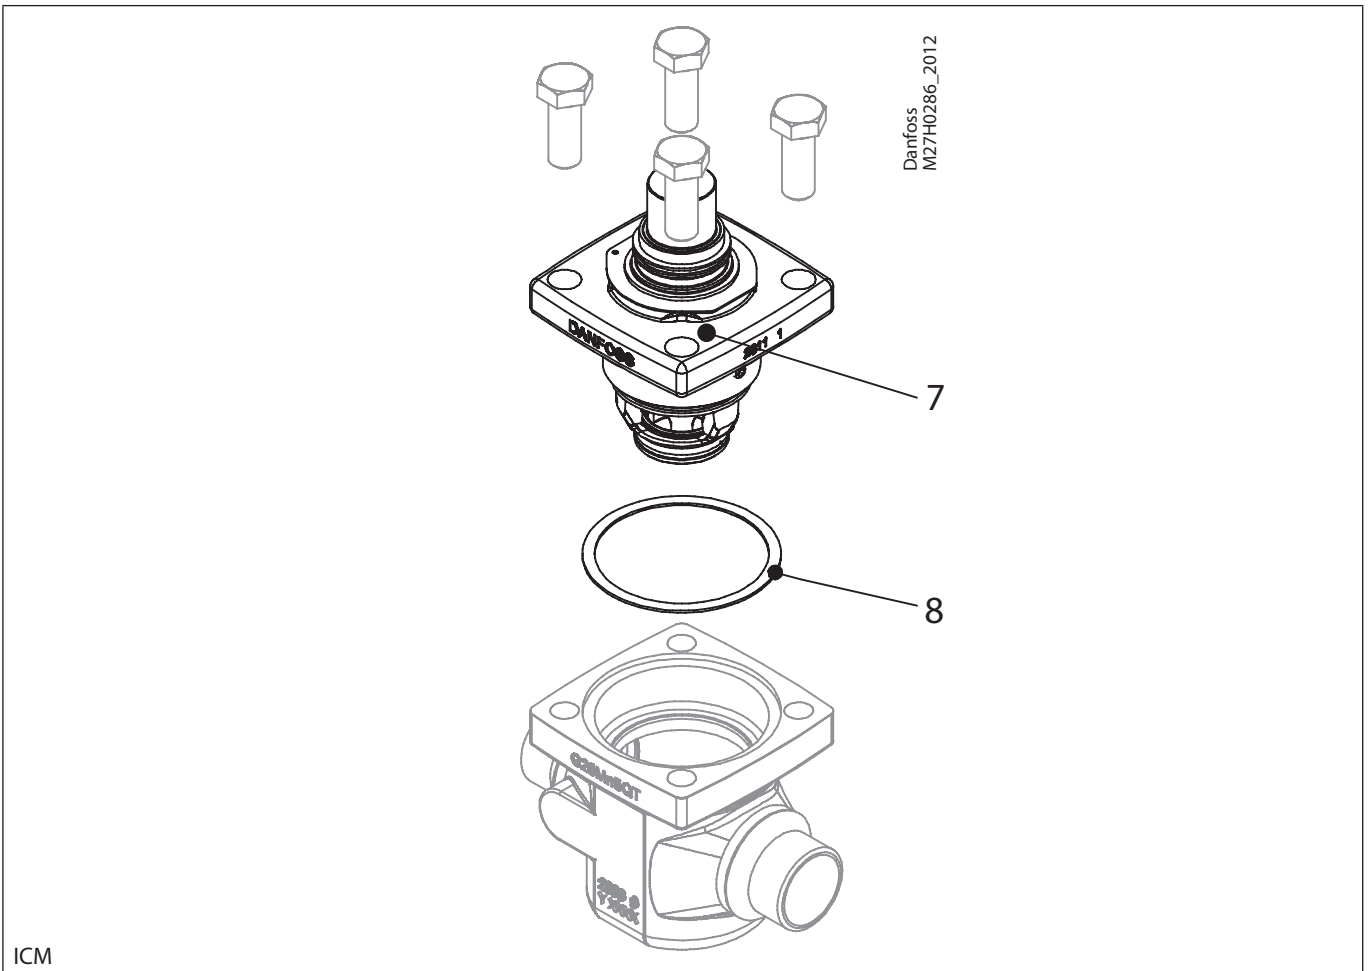

Installation guide – Spare parts and accessories

Overhaul kit | Code number 027H6181  
 ICM, size 65B

ICM