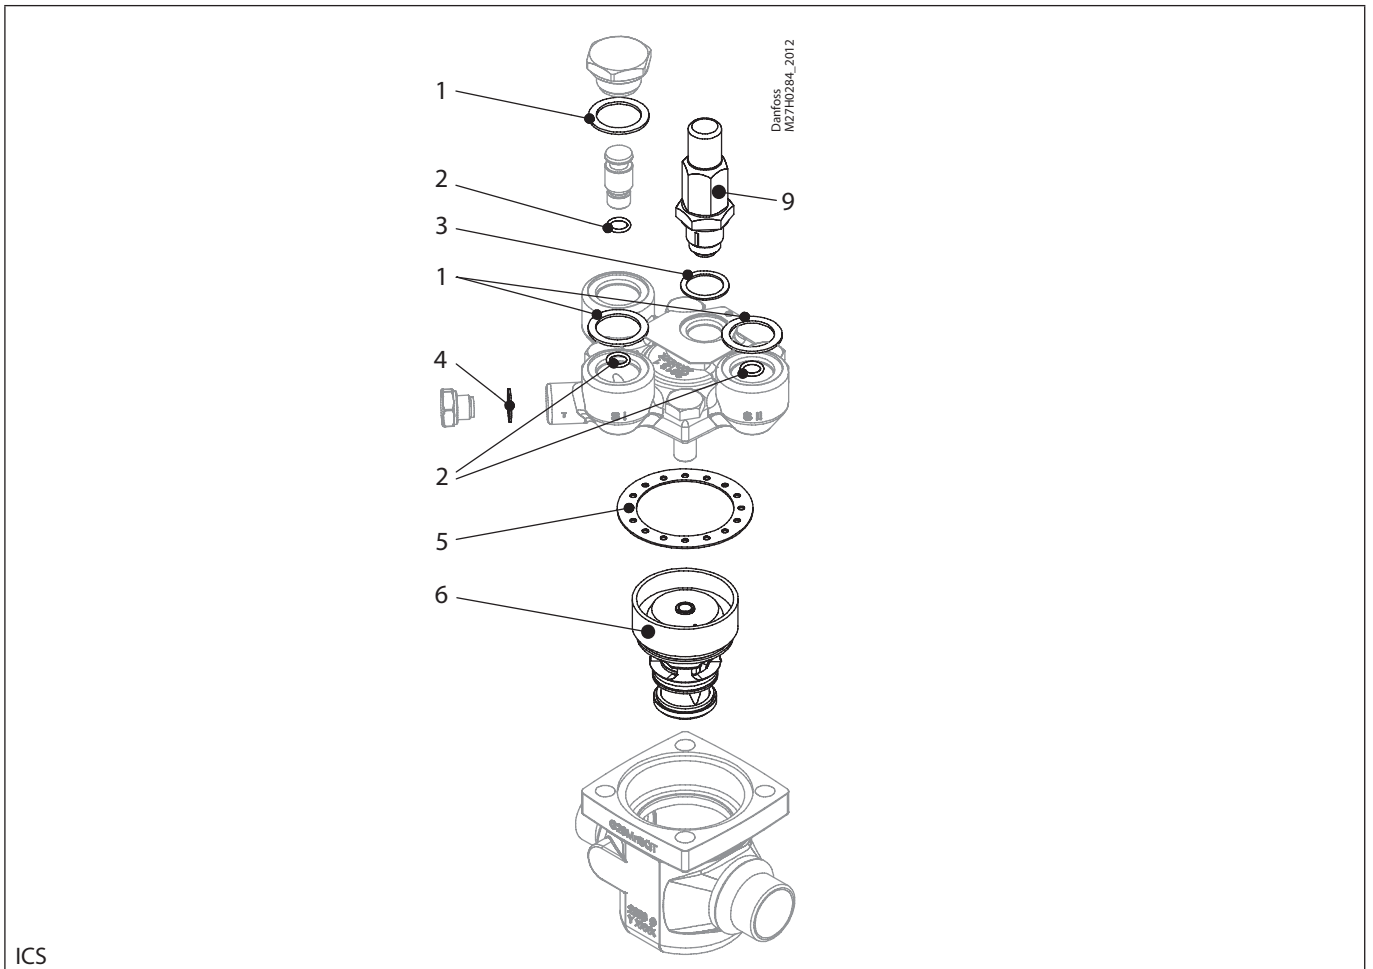

Installation guide – Spare parts and accessories

Overhaul kit | Code number 027H6018
ICS, size 65

ICS

<p>1</p> <p> = Fibre</p> <p>Total no. = 3</p>	<p>2</p> <p></p> <p>Total no. = 3</p>	<p>3</p> <p> = Alu.</p> <p>Total no. = 1</p>	<p>4</p> <p> = Alu.</p> <p>Total no. = 1</p>	<p>5</p> <p> = Fibre</p> <p>Total no. = 1</p>
<p>6</p> <p>Total no. = 1</p>	<p>9</p> <p>Total no. = 1</p>			