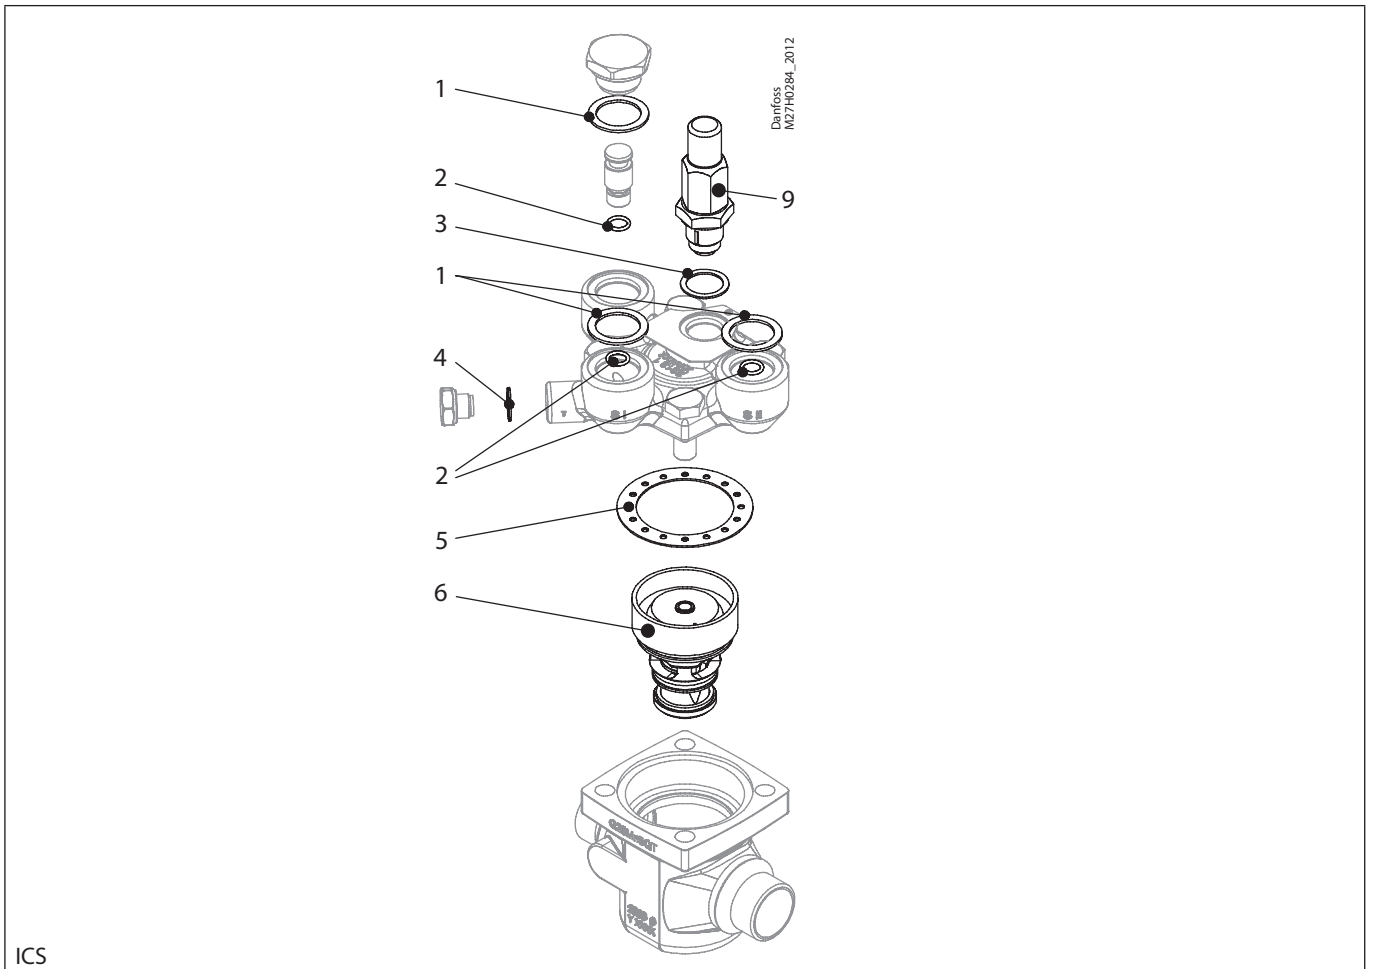

Installation guide – Spare parts and accessories

Overhaul kit | Code number 027H3043  
ICS, size 25-20

ICS

<p><b>1</b></p> <p> = Fibre</p> <p>Ø32.5 mm Ø1.28"</p> <p>Total no. = 3</p>	<p><b>2</b></p> <p> = Alu.</p> <p>Ø9 mm Ø0.36"</p> <p>Total no. = 3</p>	<p><b>3</b></p> <p> = Alu.</p> <p>Ø26 mm Ø1.02"</p> <p>Total no. = 1</p>	<p><b>4</b></p> <p> = Alu.</p> <p>Ø18 mm Ø0.7"</p> <p>Total no. = 1</p>	<p><b>5</b></p> <p> = Fibre</p> <p>Ø73 mm Ø2.87"</p> <p>Total no. = 1</p>
<p><b>6</b></p> <p>Ø57 mm Ø2.24"</p> <p>8 mm 0.315"</p> <p>Total no. = 1</p>		<p><b>9</b></p> <p>Total no. = 1</p>		