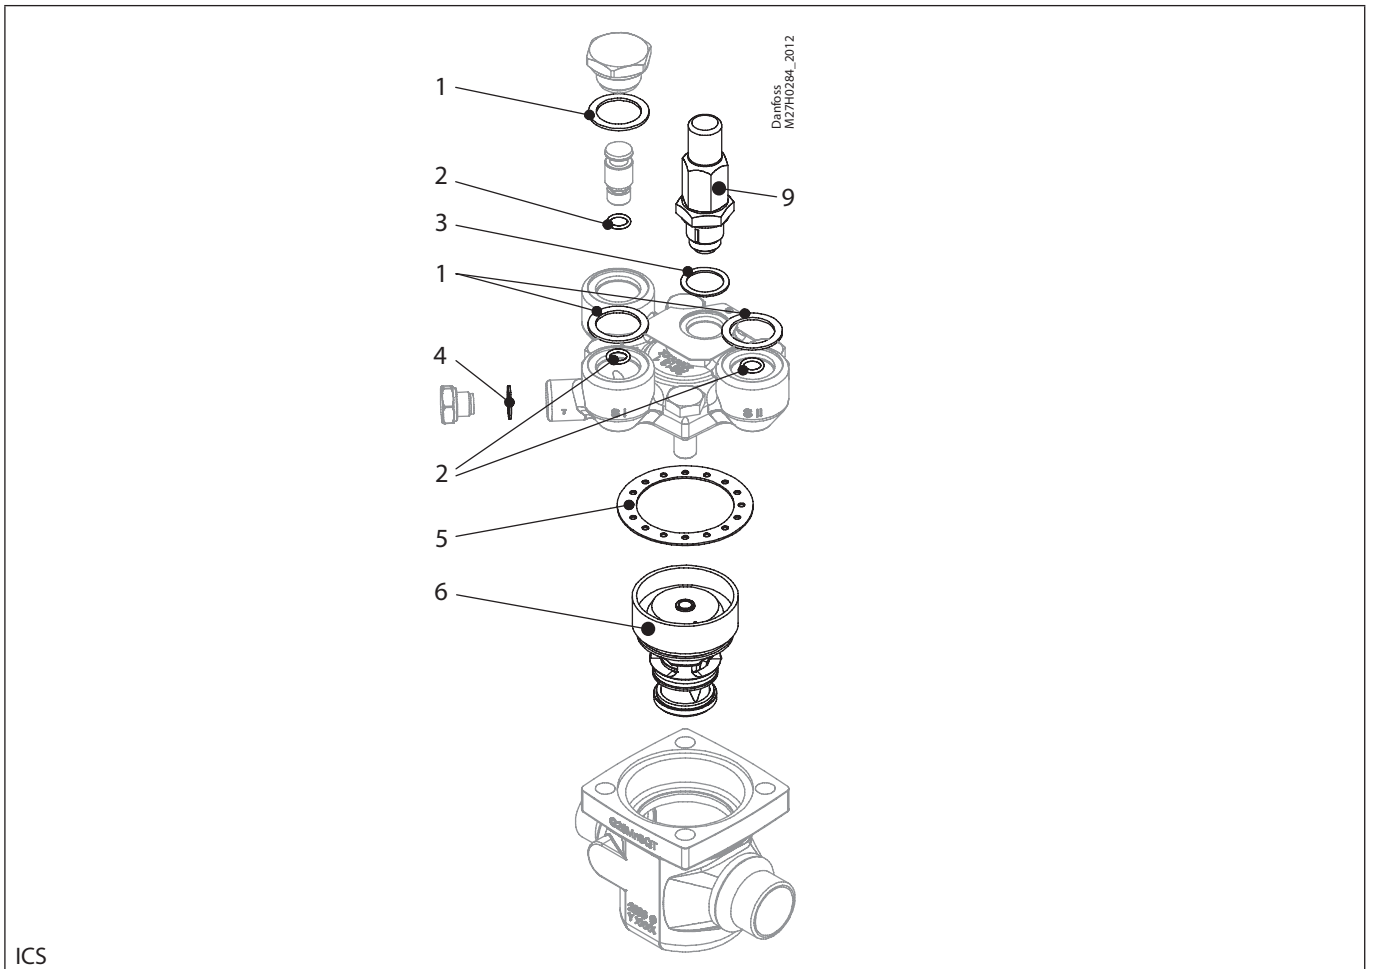

Installation guide – Spare parts and accessories

Overhaul kit | Code number 027H3019
ICS, size 25-15

ICS

<p>1</p> <p> = Fibre</p> <p>Total no. = 3</p>	<p>2</p> <p> = Fibre</p> <p>Total no. = 3</p>	<p>3</p> <p> = Alu.</p> <p>Total no. = 1</p>	<p>4</p> <p> = Alu.</p> <p>Total no. = 1</p>	<p>5</p> <p> = Fibre</p> <p>Total no. = 1</p>
<p>6</p> <p>Total no. = 1</p>		<p>9</p> <p>Total no. = 1</p>		