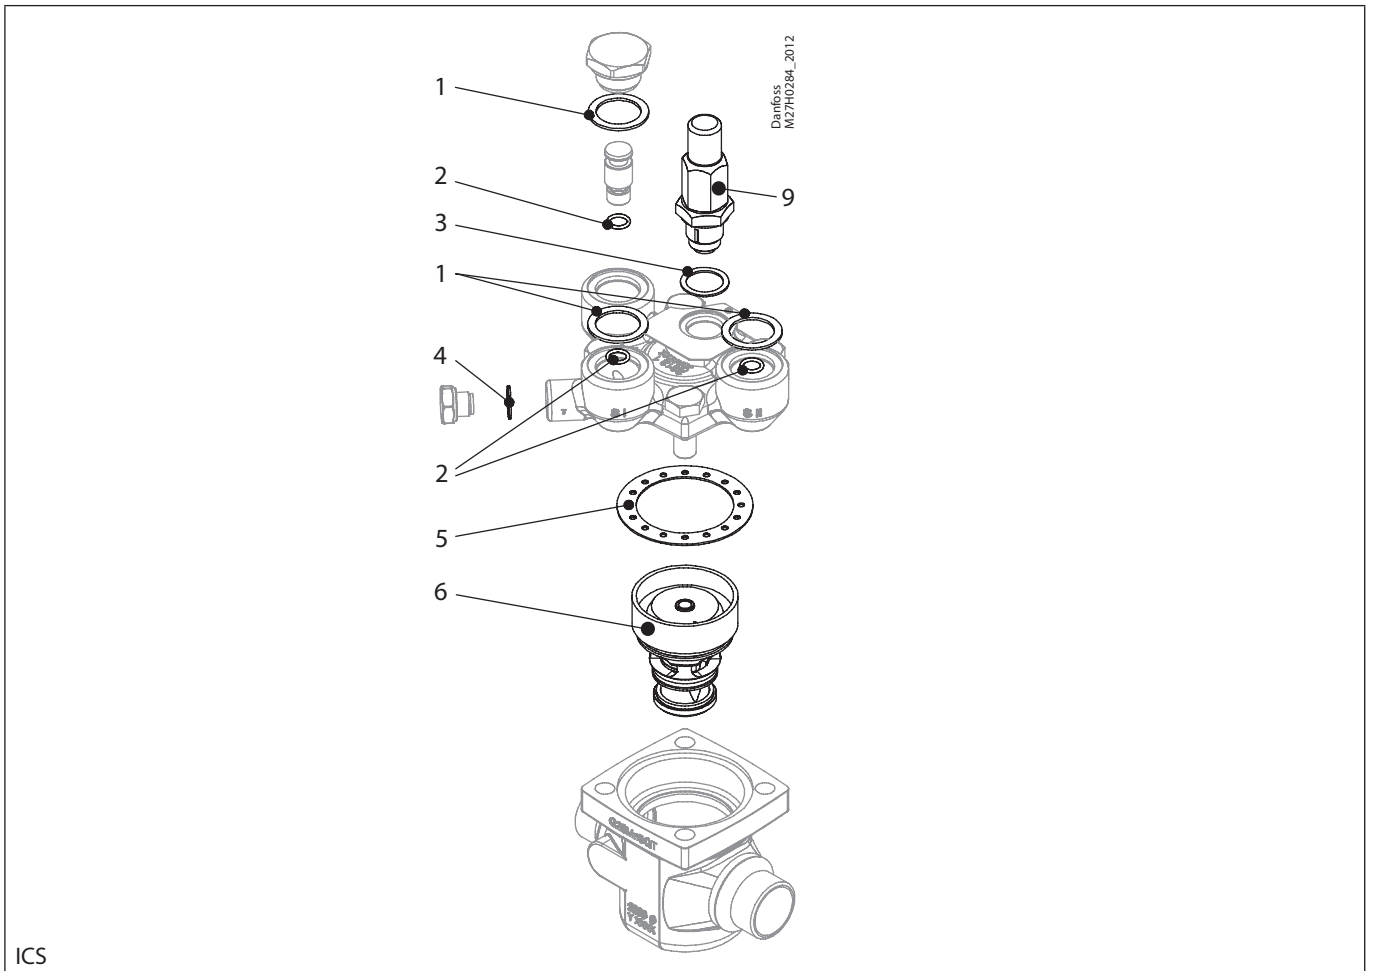

Installation guide – Spare parts and accessories

Overhaul kit | Code number 027H3018
ICS, size 32

ICS

| | | | | |
|--|--|---|---|--|
| <p>1</p> <p> = Fibre</p> <p>Total no. = 3</p> | <p>2</p> <p> = Fibre</p> <p>Total no. = 3</p> | <p>3</p> <p> = Alu.</p> <p>Total no. = 1</p> | <p>4</p> <p> = Alu.</p> <p>Total no. = 1</p> | <p>5</p> <p> = Fibre</p> <p>Total no. = 1</p> |
| <p>6</p> <p>Total no. = 1</p> | <p>9</p> <p>Total no. = 1</p> | | | |