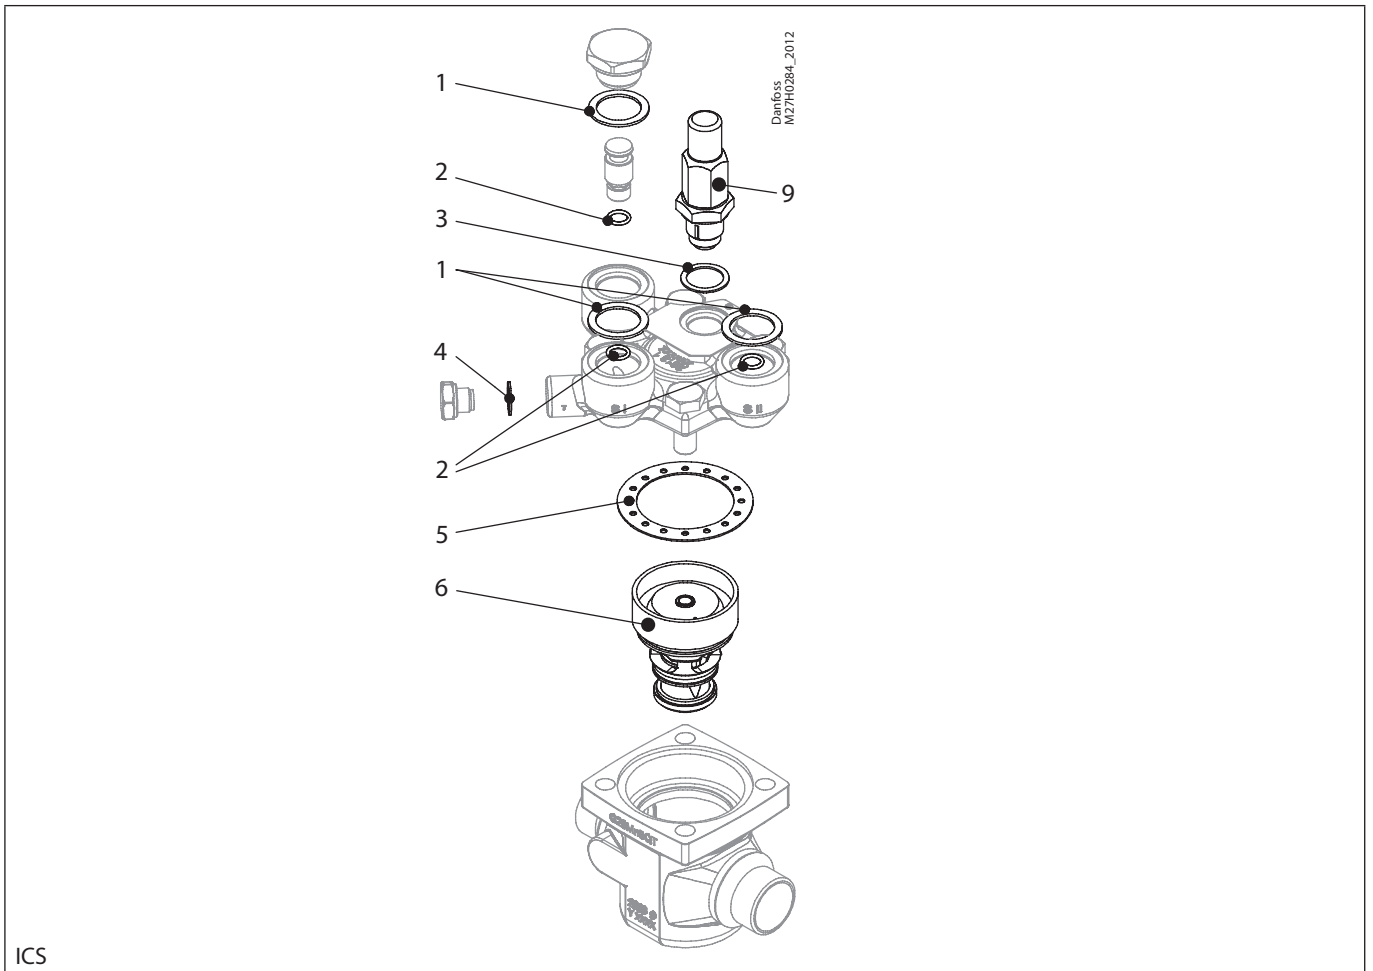

Installation guide – Spare parts and accessories

Overhaul kit | Code number 027H2225
ICS, size 25-5

ICS

<p>1</p> <p> = Fibre</p> <p>$\varnothing 32.5 \text{ mm}$ $\varnothing 1.28''$</p> <p>Total no. = 3</p>	<p>2</p> <p> = Fibre</p> <p>$\varnothing 9 \text{ mm}$ $\varnothing 0.36''$</p> <p>Total no. = 3</p>	<p>3</p> <p> = Alu.</p> <p>$\varnothing 26 \text{ mm}$ $\varnothing 1.02''$</p> <p>Total no. = 1</p>	<p>4</p> <p> = Alu.</p> <p>$\varnothing 18 \text{ mm}$ $\varnothing 0.7''$</p> <p>Total no. = 1</p>	<p>5</p> <p> = Fibre</p> <p>$\varnothing 73 \text{ mm}$ $\varnothing 2.87''$</p> <p>Total no. = 1</p>
<p>6</p> <p> $\varnothing 57 \text{ mm}$ $\varnothing 2.24''$</p> <p> = Fibre</p> <p>Total no. = 1</p>		<p>9</p> <p></p> <p>Total no. = 1</p>		