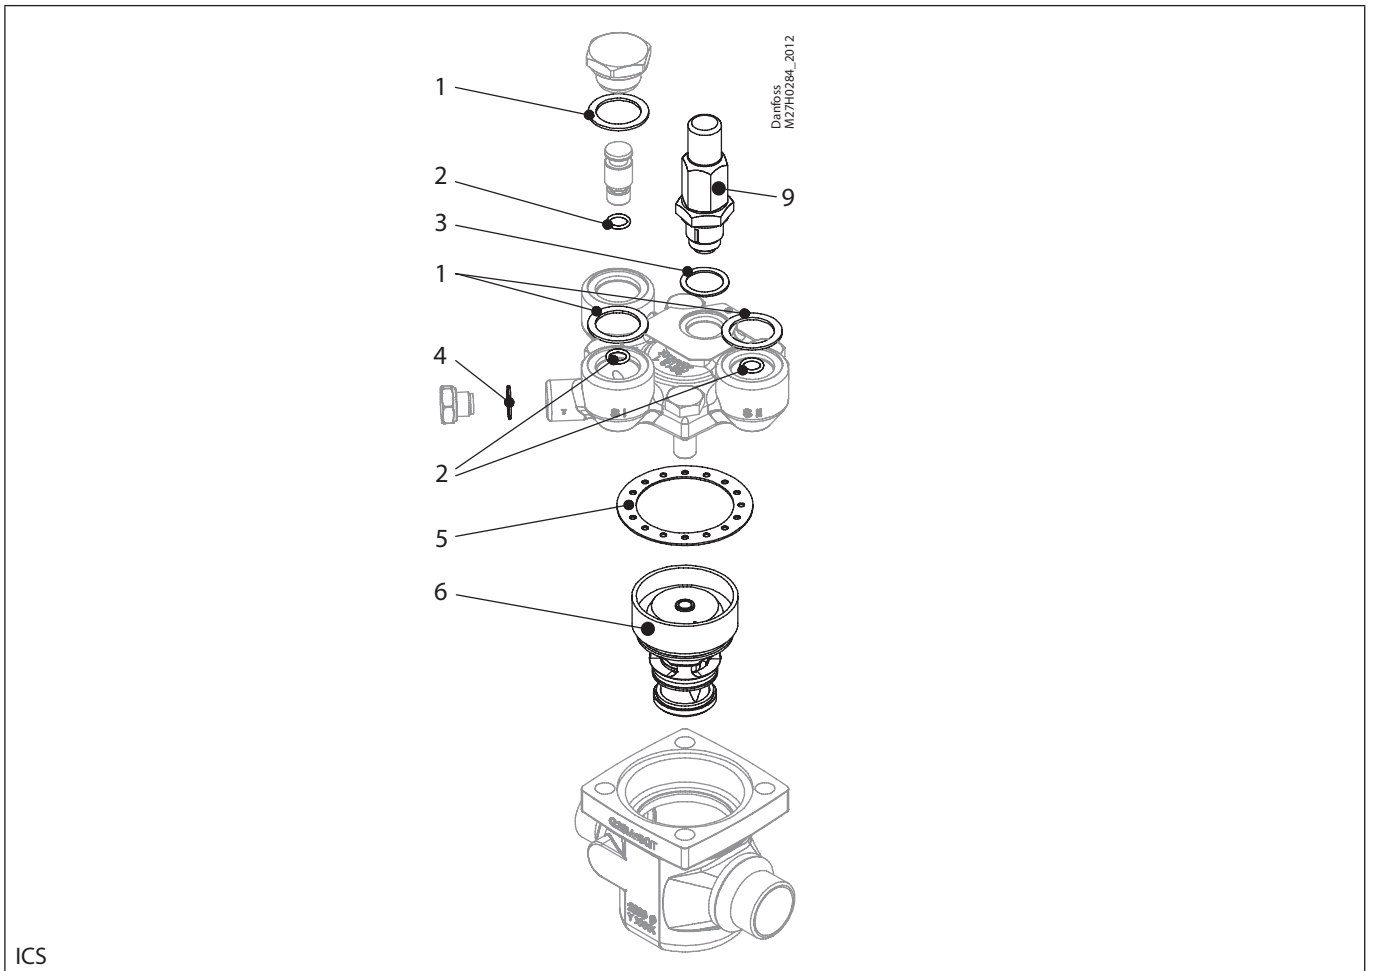

Installation guide – Spare parts and accessories

Overhaul kit | Code number 027H2138  
ICS, size 25-10

ICS

<p><b>1</b></p> <p> = Fibre</p> <p>Ø32.5 mm Ø1.28"</p> <p>Total no. = 3</p>	<p><b>2</b></p> <p></p> <p>Ø9 mm Ø0.36"</p> <p>Total no. = 3</p>	<p><b>3</b></p> <p> = Alu.</p> <p>Ø26 mm Ø1.02"</p> <p>Total no. = 1</p>	<p><b>4</b></p> <p> = Alu.</p> <p>Ø18 mm Ø0.7"</p> <p>Total no. = 1</p>	<p><b>5</b></p> <p> = Fibre</p> <p>Ø73 mm Ø2.87"</p> <p>Total no. = 1</p>
<p><b>6</b></p> <p>Ø57 mm Ø2.24"</p> <p>Total no. = 1</p>		<p><b>9</b></p> <p>Total no. = 1</p>		