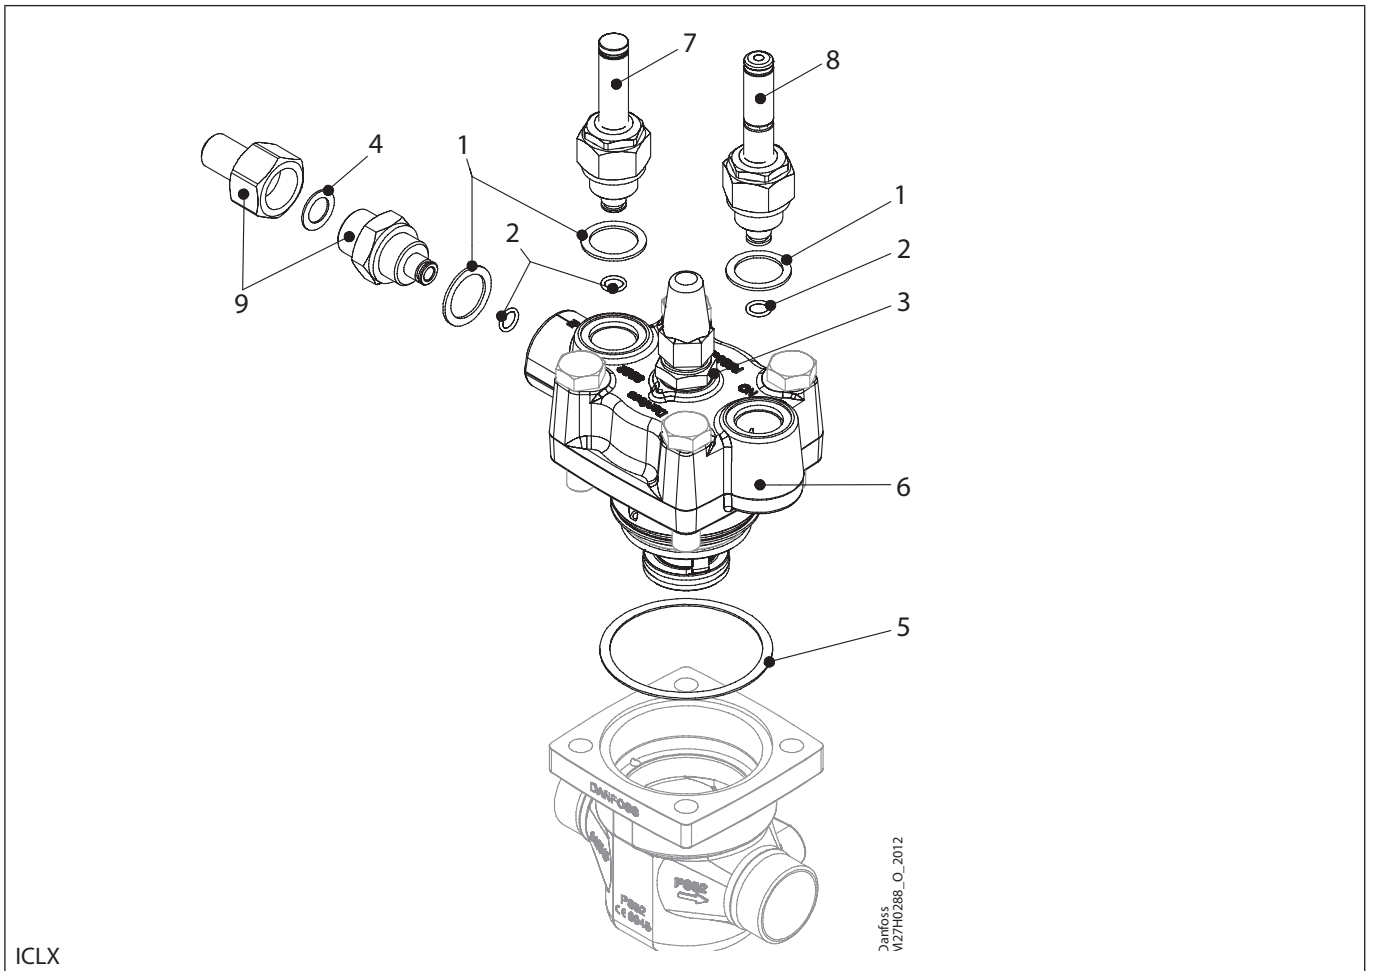

Installation guide – Spare parts and accessories

Overhaul kit | Code number 027H5204  
ICLX, size 50

ICLX

Danfoss  
M27H0288\_O\_2012

<p><b>1</b></p> <p> = Fibre</p> <p>Total no. = 3</p>	<p><b>2</b></p> <p>Total no. = 3</p>	<p><b>3</b></p> <p> = Alu.</p> <p>Total no. = 1</p>	<p><b>4</b></p> <p> = Alu.</p> <p>Total no. = 1</p>	<p><b>5</b></p> <p> = Fibre</p> <p>Total no. = 1</p>
<p><b>6</b></p> <p>Total no. = 1</p>	<p><b>7</b></p> <p>Total no. = 1</p>	<p><b>8</b></p> <p>Total no. = 1</p>	<p><b>9</b></p> <p>Total no. = 1</p>	