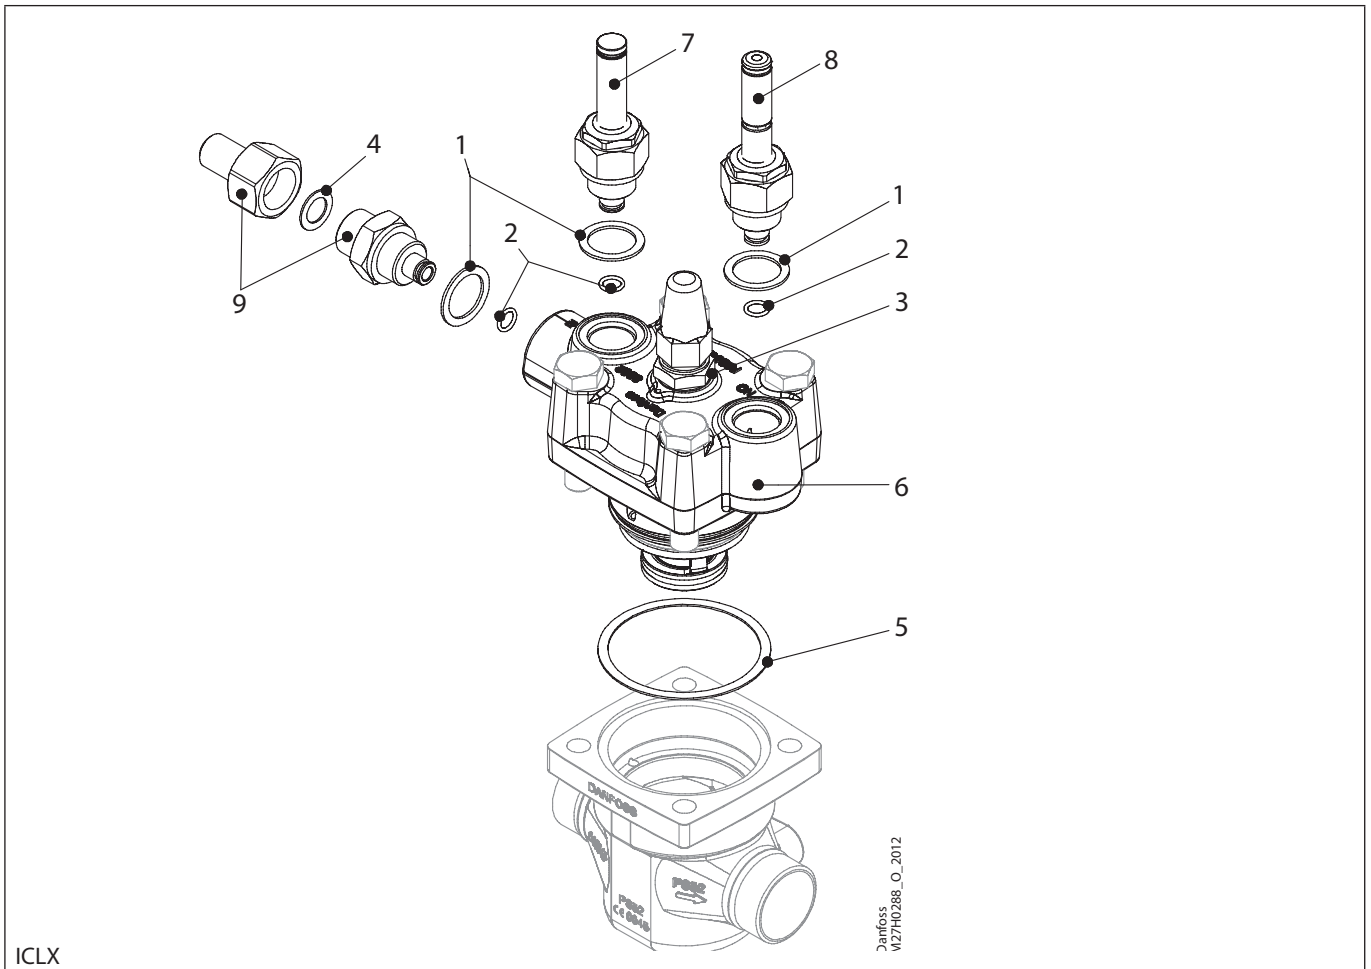

Installation guide – Spare parts and accessories

Overhaul kit | Code number 027H3204
ICLX, size 32

ICLX

Danfoss
M27H0288_O_2012

<p>1</p> <p> = Fibre</p> <p>Total no. = 3</p>	<p>2</p> <p> = Alu.</p> <p>Total no. = 3</p>	<p>3</p> <p> = Alu.</p> <p>Total no. = 1</p>	<p>4</p> <p> = Alu.</p> <p>Total no. = 1</p>	<p>5</p> <p> = Fibre</p> <p>Total no. = 1</p>
<p>6</p> <p>Total no. = 1</p>	<p>7</p> <p>Total no. = 1</p>	<p>8</p> <p>Total no. = 1</p>	<p>9</p> <p>Total no. = 1</p>	