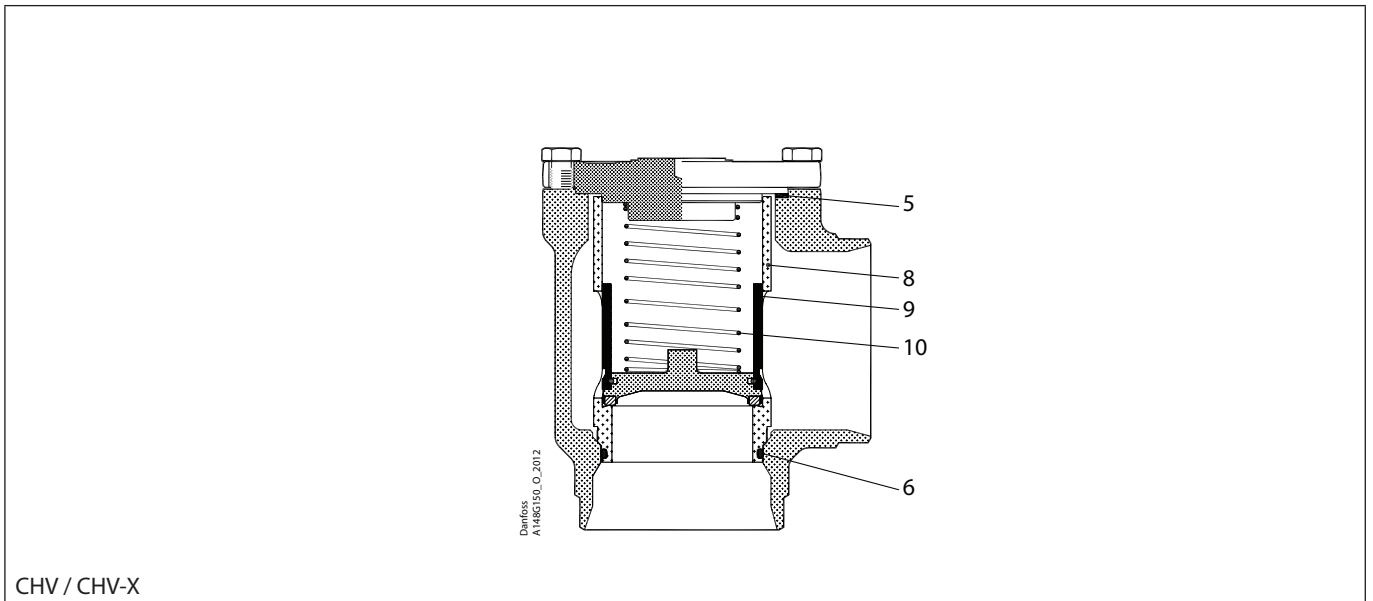

Installation guide – Spare parts and accessories

Overhaul kit | Code number 148B6170
CHV / CHV-X sizes 65

CHV / CHV-X

<p>5</p> <p>= Fibre</p> <p>Ø75 mm Ø2.93"</p> <p>Total no. = 1</p>	<p>6</p> <p>Ø50 mm Ø1.98"</p> <p>Total no. = 1</p>	<p>8</p> <p>Ø59.5 mm Ø2.34"</p> <p>Total no. = 1</p>	<p>9</p> <p>Ø50 mm Ø1.97"</p> <p>Total no. = 1</p>	<p>10</p> <p>120 mm 4.72"</p> <p>Total no. = 1</p>
--	---	---	---	---