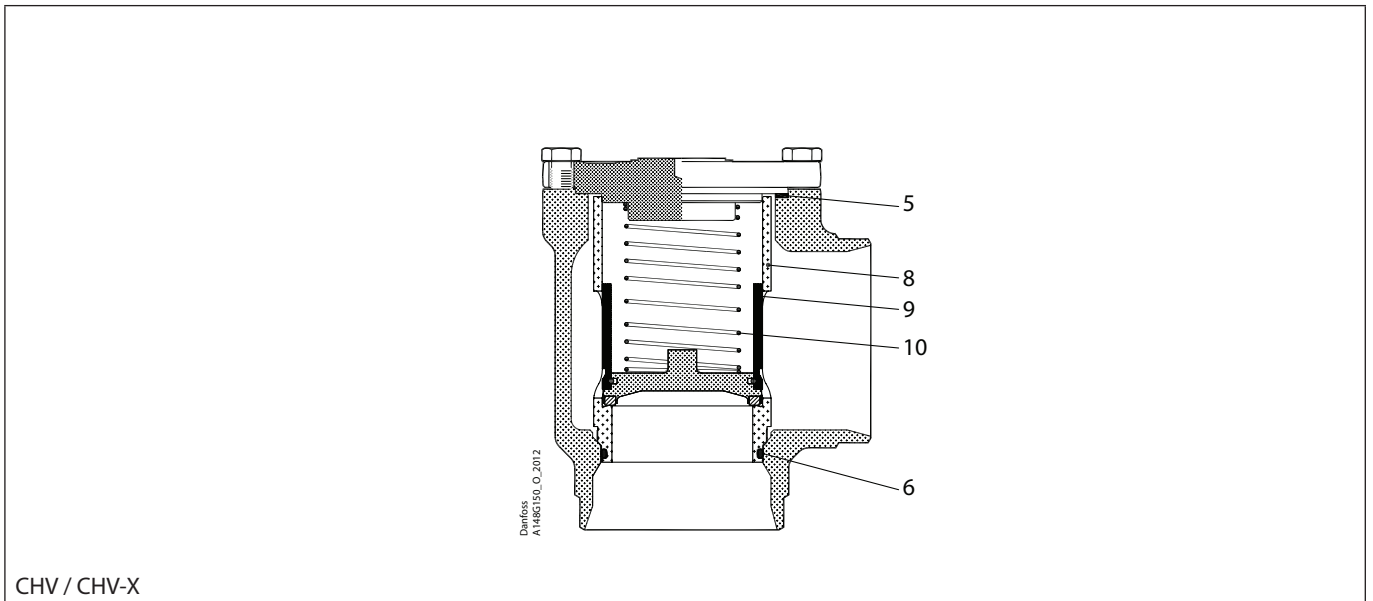

Installation guide – Spare parts and accessories

Overhaul kit | Code number 148B6172

CHV / CHV-X sizes 100

CHV / CHV-X

<p>5</p> <p>Total no. = 1</p>	<p>6</p> <p>Total no. = 1</p>	<p>8</p> <p>Total no. = 1</p>	<p>9</p> <p>Total no. = 1</p>	<p>10</p> <p>Total no. = 1</p>
--------------------------------------	--------------------------------------	--------------------------------------	--------------------------------------	---------------------------------------