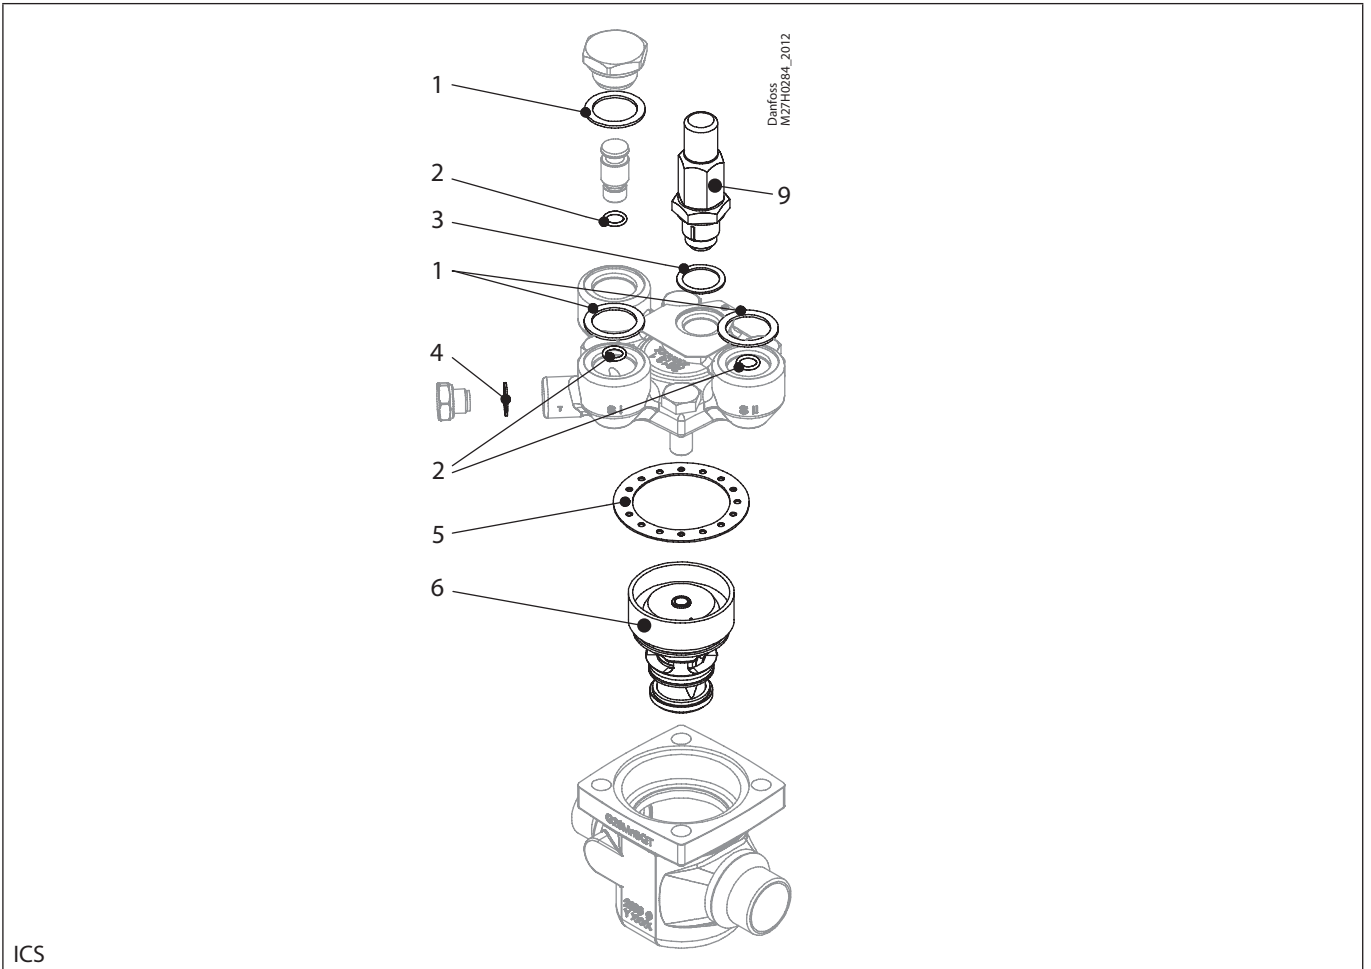

Installation guide – Spare parts and accessories

Overhaul kit | Code number 027H6028  
ICS, size 80

ICS

<p><b>1</b></p> <p> = Fibre</p> <p>Total no. = 3</p>	<p><b>2</b></p> <p></p> <p>Total no. = 3</p>	<p><b>3</b></p> <p> = Alu.</p> <p>Total no. = 1</p>	<p><b>4</b></p> <p> = Alu.</p> <p>Total no. = 1</p>	<p><b>5</b></p> <p> = Fibre</p> <p>Total no. = 1</p>
<p><b>6</b></p> <p>Total no. = 1</p>	<p><b>9</b></p> <p>Total no. = 1</p>			