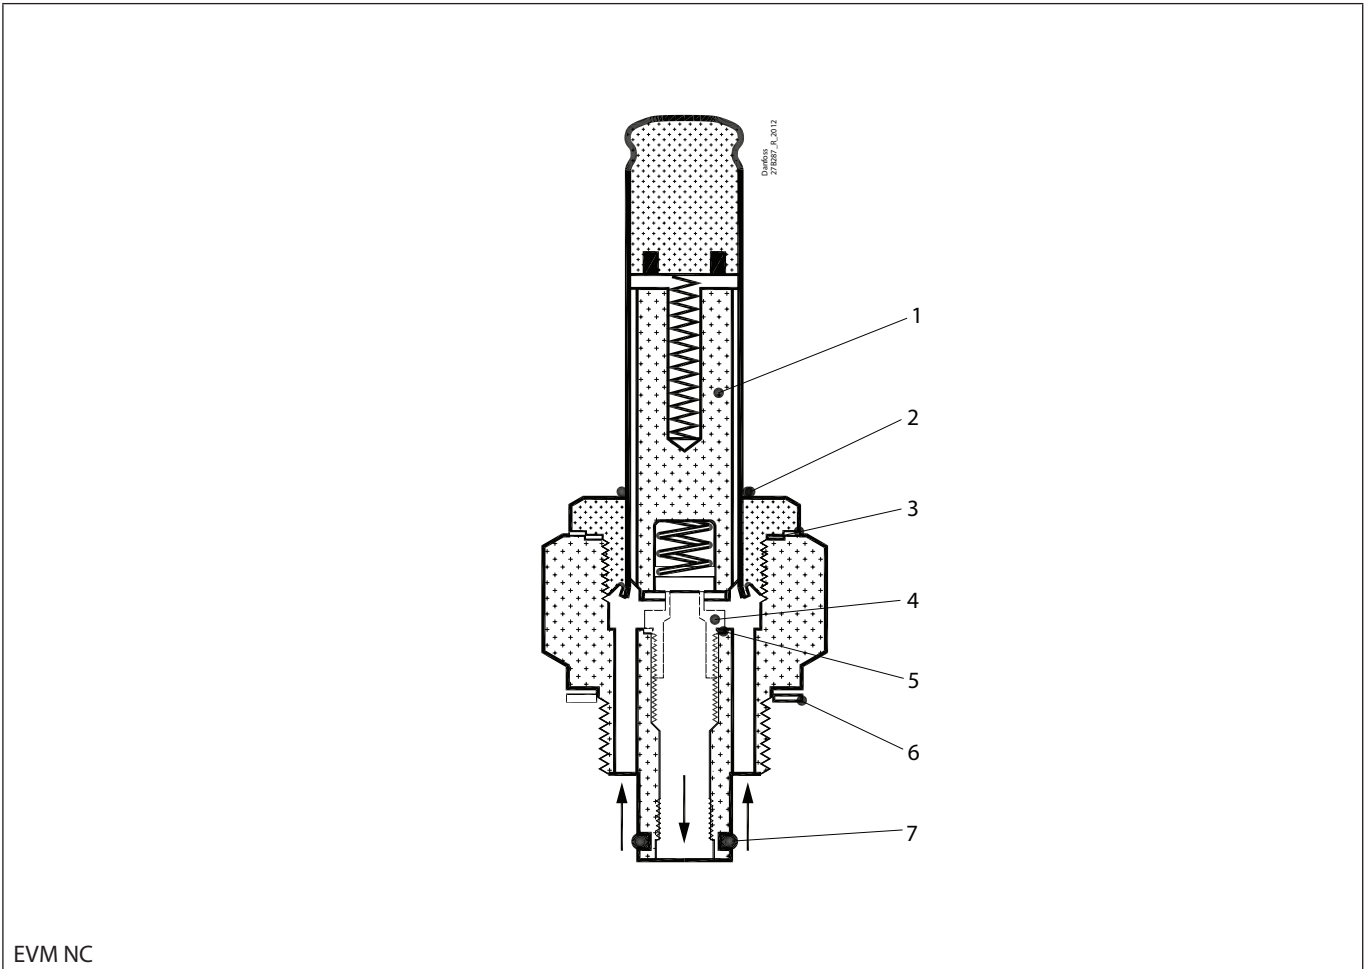

Installation guide – Spare parts and accessories

Repair kit | Code number 032F2324  
EVM NC

EVM NC

<p><b>1</b></p> <p>44 mm 1.71"</p> <p>Total no. = 1</p>	<p><b>2</b></p> <p>Ø14 mm Ø0.56"</p> <p>Total no. = 1</p>	<p><b>3</b></p> <p>Ø27 mm Ø1.04"</p> <p>— = Alu.</p> <p>Total no. = 1</p>	<p><b>4</b></p> <p>Ø33 mm Ø1.3"</p> <p>Total no. = 1</p>	<p><b>5</b></p> <p>Ø10 mm Ø0.4"</p> <p>— = Alu.</p> <p>Total no. = 1</p>	<p><b>6</b></p> <p>Ø33 mm Ø1.3"</p> <p>— = Fibre</p> <p>Total no. = 1</p>
<p><b>7</b></p> <p>Ø9 mm Ø0.35"</p> <p>Total no. = 1</p>					