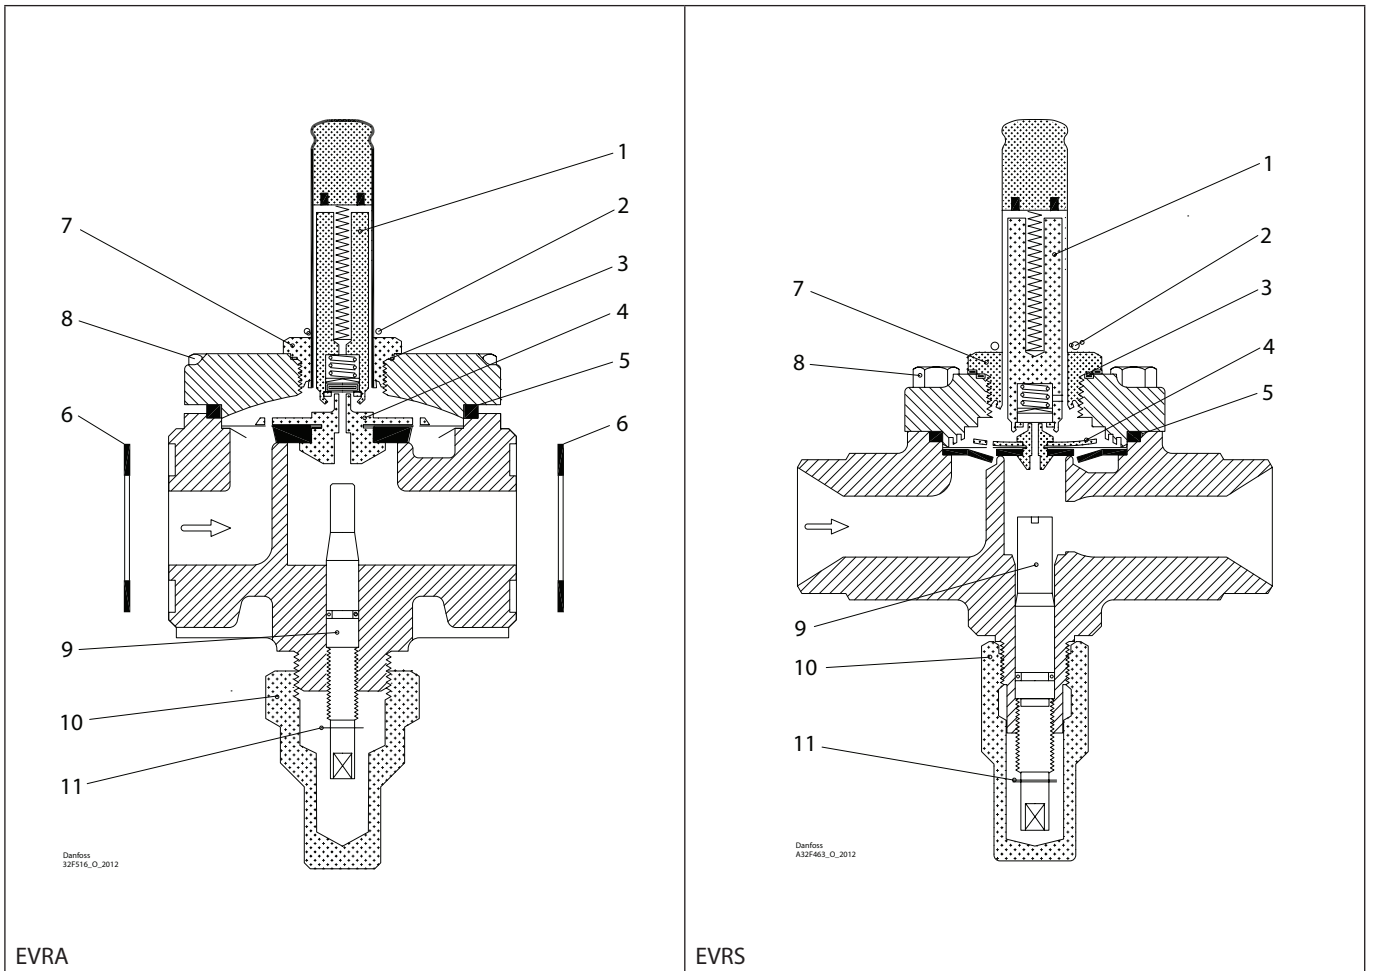

Installation guide – Spare parts and accessories

Overhaul kit | Code number 032F2338
EVRA and EVRS, size 15

<p>1 For AC / DC</p> <p>Total no. = 1</p>	<p>2</p> <p>Total no. = 1</p>	<p>3 = Alu.</p> <p>Total no. = 1</p>	<p>4</p> <p>Total no. = 1</p>	<p>5 = Rubber</p> <p>Total no. = 1</p>	<p>6 = Fibre</p> <p>Total no. = 2</p>
<p>7</p> <p>Total no. = 1</p>	<p>8</p> <p>Total no. = 4</p>	<p>9</p> <p>Total no. = 1</p>	<p>10</p> <p>Total no. = 1</p>	<p>11</p> <p>Total no. = 1</p>	