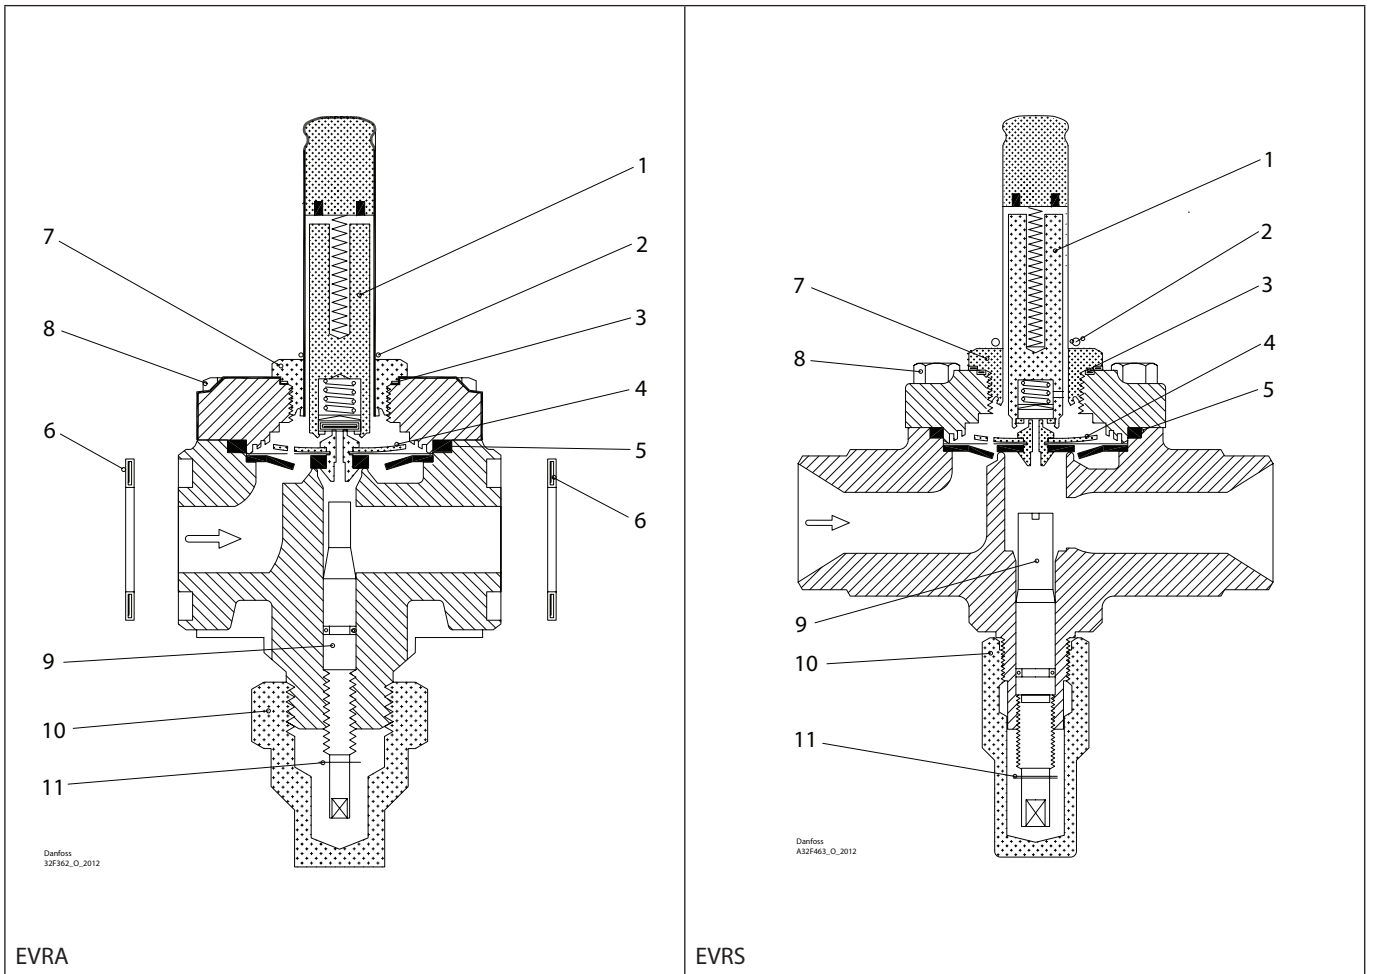

Installation guide – Spare parts and accessories

Overhaul kit | Code number 032F2337
EVRA and EVRS, size 10

<p>1 For AC / DC</p> <p>Total no. = 1</p>	<p>2</p> <p>Total no. = 1</p>	<p>3 = Alu.</p> <p>Total no. = 1</p>	<p>4</p> <p>Total no. = 1</p>	<p>5 = Rubber</p> <p>Total no. = 1</p>	<p>6 = Fibre</p> <p>Total no. = 2</p>
<p>7</p> <p>Total no. = 1</p>	<p>8</p> <p>Total no. = 4</p>	<p>9</p> <p>Total no. = 1</p>	<p>10</p> <p>Total no. = 1</p>	<p>11</p> <p>Total no. = 1</p>	