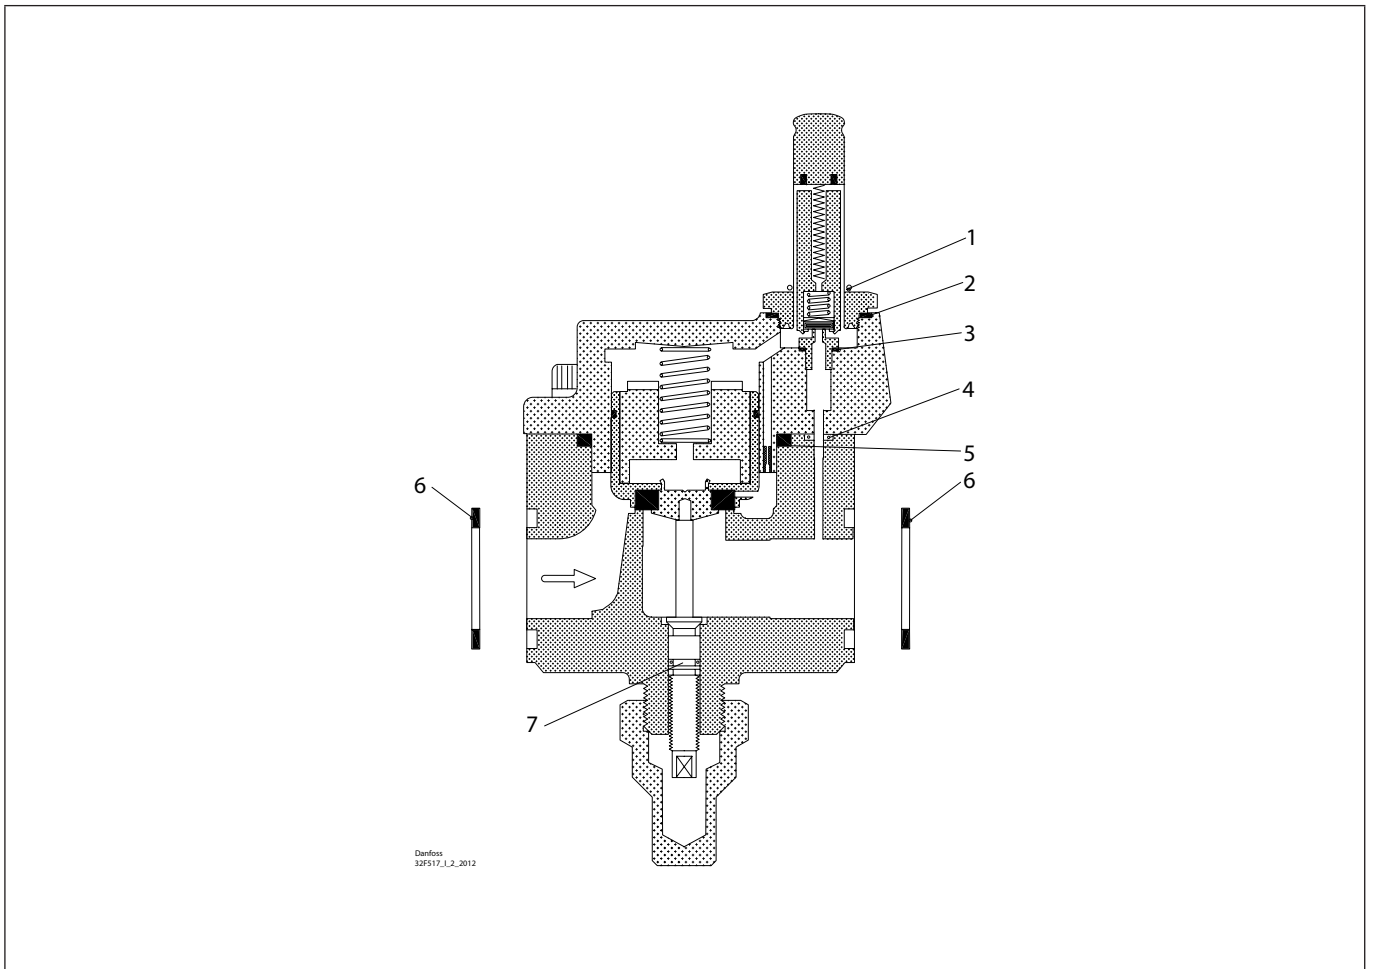

Installation guide – Spare parts and accessories

Inspection kit | Code number 032F2326
EVRA, size 25

1 Total no. = 1	2 Total no. = 1	3 Total no. = 1	4 Total no. = 1	5 Total no. = 1	6 Total no. = 2
7 Total no. = 1					