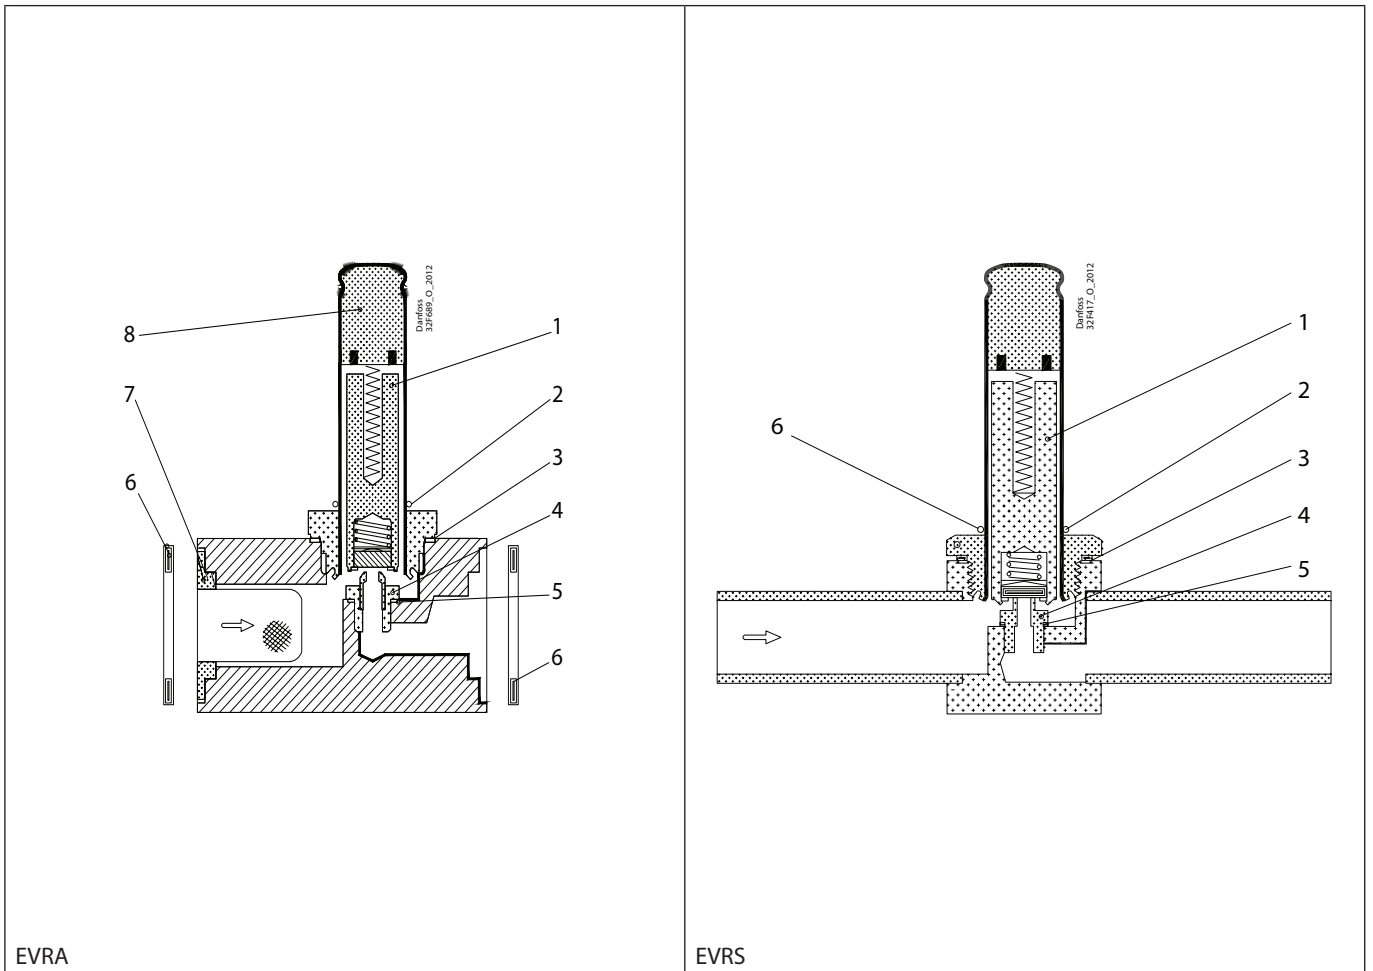

Installation guide – Spare parts and accessories

Overhaul kit | Code number 032F2336
EVRA and EVRS, size 3

EVRA

EVRS

<p>1 For AC / DC</p> <p>Total no. = 1</p>	<p>2</p> <p>Total no. = 1</p>	<p>3 = Alu.</p> <p>Total no. = 1</p>	<p>4</p> <p>Total no. = 1</p>	<p>5 = Alu.</p> <p>Total no. = 1</p>	<p>6 = Fibre</p> <p>Total no. = 2</p>
<p>7</p> <p>Total no. = 1</p>	<p>8</p> <p>Total no. = 1</p>				