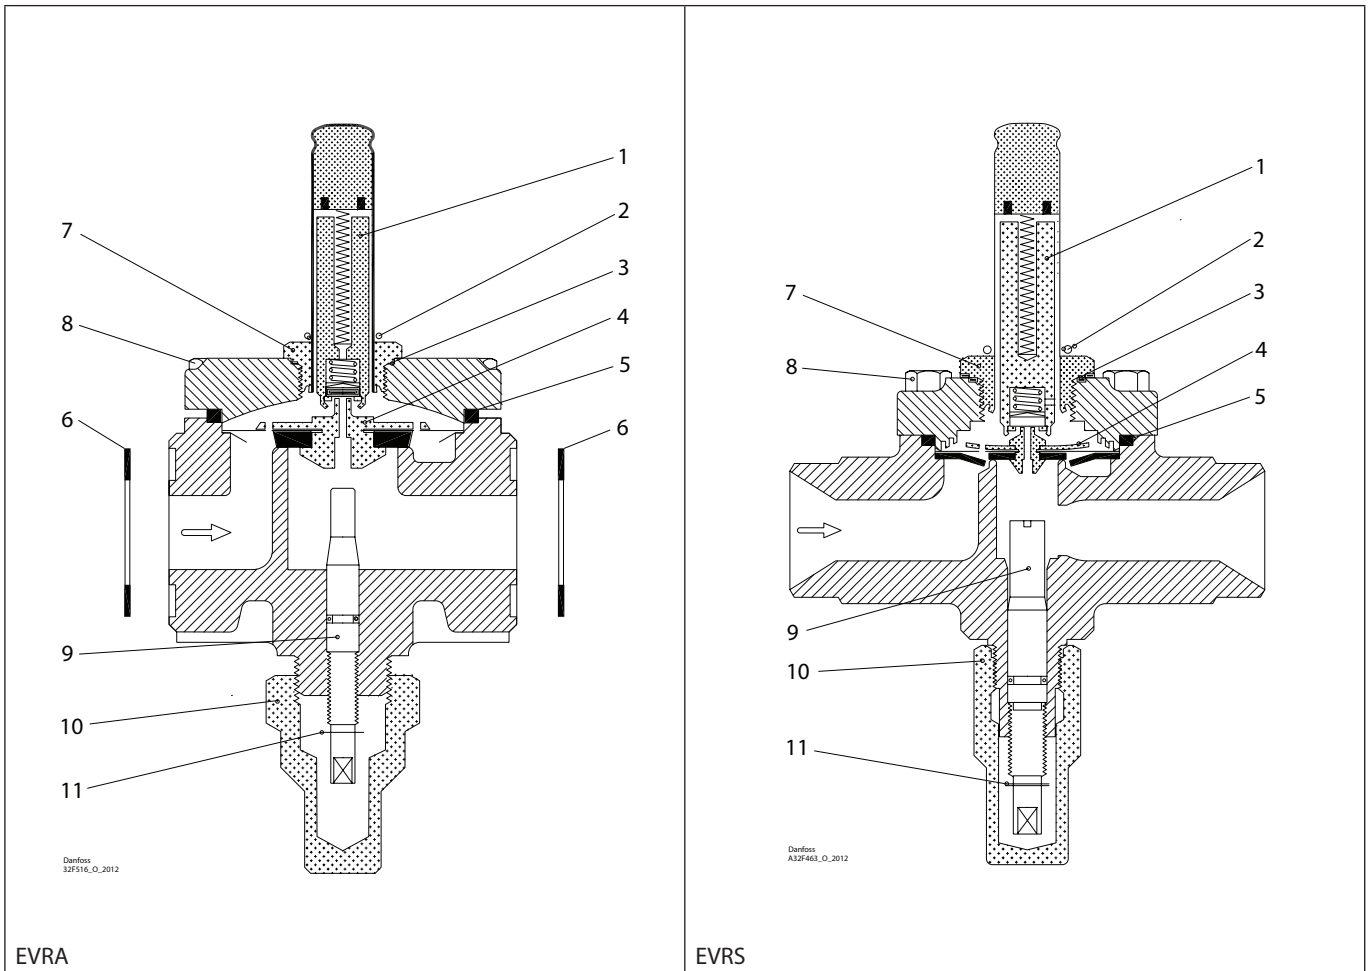

Installation guide – Spare parts and accessories

Overhaul kit | Code number 032F2339
EVRA and EVRS, size 20

<p>1 For AC / DC</p> <p>Total no. = 1</p>	<p>2</p> <p>Total no. = 1</p>	<p>3 = Alu.</p> <p>Total no. = 1</p>	<p>4</p> <p>Total no. = 1</p>	<p>5 = Rubber</p> <p>Total no. = 1</p>	<p>6 = Fibre</p> <p>Total no. = 2</p>
<p>7</p> <p>Total no. = 1</p>	<p>8</p> <p>Total no. = 4</p>	<p>9</p> <p>Total no. = 1</p>	<p>10</p> <p>Total no. = 1</p>	<p>11</p> <p>Total no. = 1</p>	