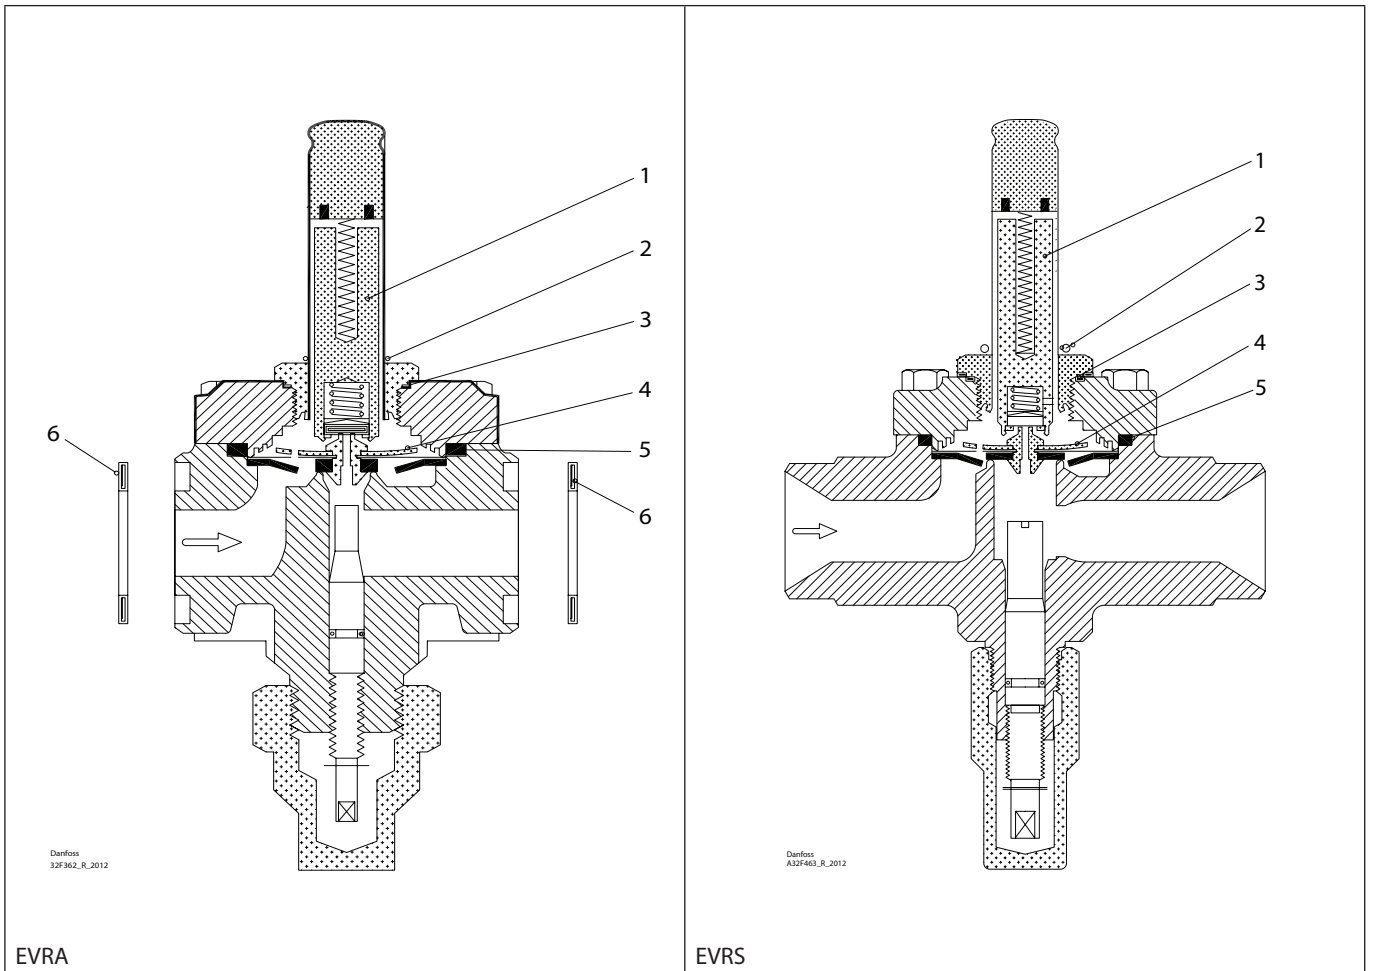

Installation guide – Spare parts and accessories

Repair kit | Code number 032F2330
EVRA and EVRS, size 10

<p>1 For AC / DC</p> <p>Total no. = 1</p>	<p>2</p> <p>Total no. = 1</p>	<p>3 = Alu.</p> <p>Total no. = 1</p>	<p>4</p> <p>Total no. = 1</p>	<p>5 = Rubber</p> <p>Total no. = 1</p>	<p>6 = Fibre</p> <p>Total no. = 2</p>
--	--------------------------------------	---	--------------------------------------	---	--