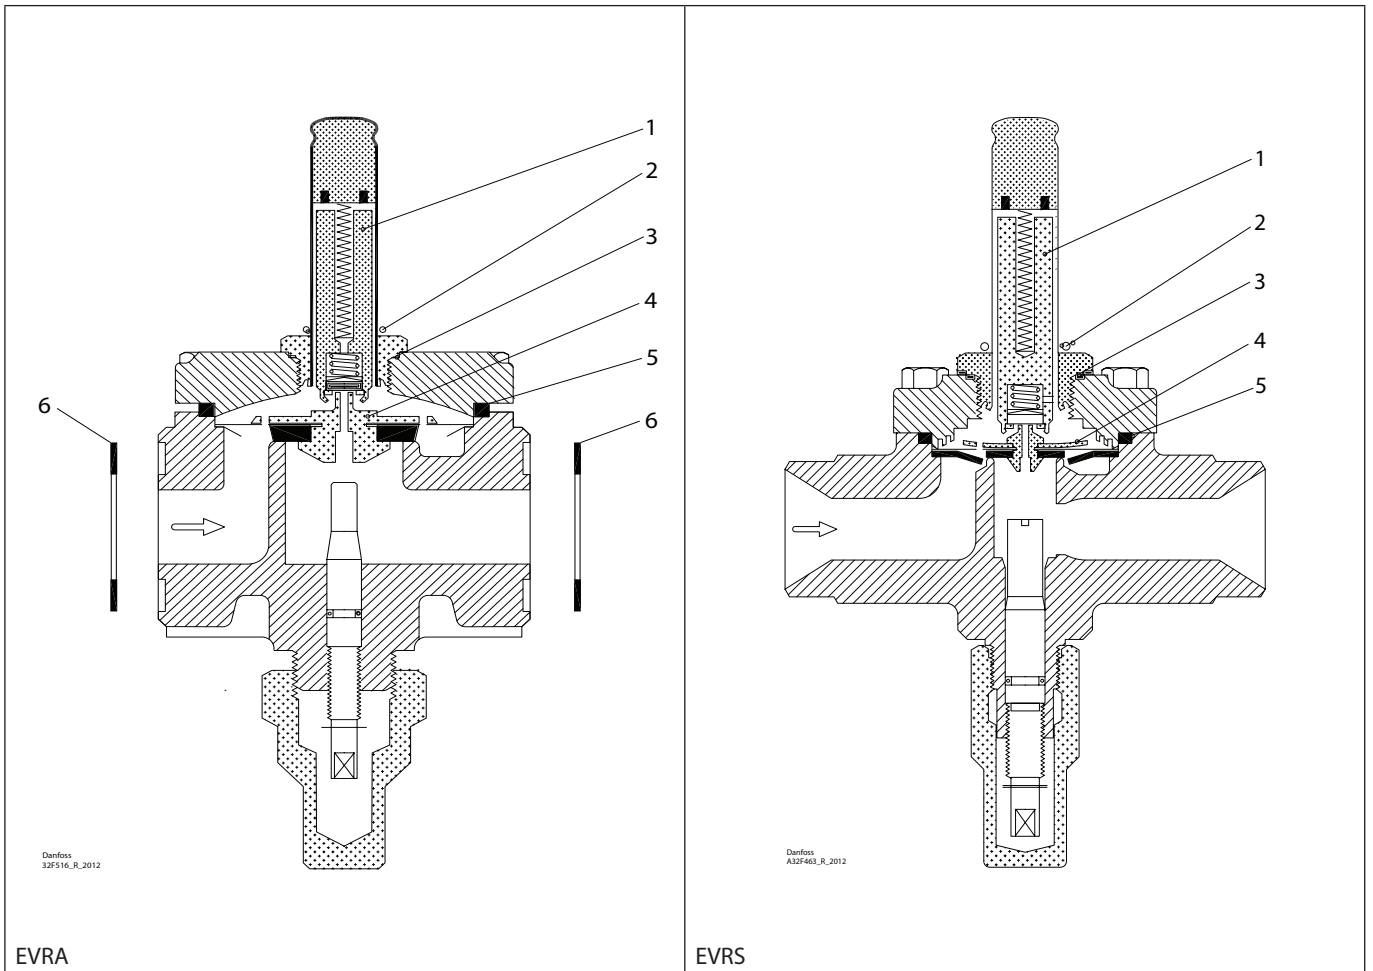

Installation guide – Spare parts and accessories

Repair kit | Code number 032F2332
EVRA and EVRS, size 20

<p>1 For AC / DC</p> <p>Total no. = 1</p>	<p>2</p> <p>Total no. = 1</p>	<p>3 = Alu.</p> <p>Total no. = 1</p>	<p>4</p> <p>Total no. = 1</p>	<p>5 = Rubber</p> <p>Total no. = 1</p>	<p>6 = Fibre</p> <p>Total no. = 2</p>
--	--------------------------------------	---	--------------------------------------	---	--