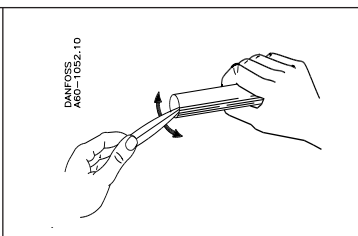

Installation guide

Pressure switch (cutting ring couplig)

Type KP

017R9517

017R9517