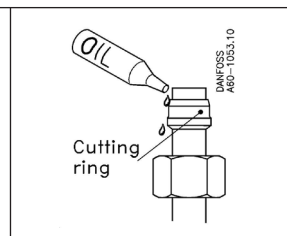

Installation guide

Pressure switch (cutting ring couplig)

Type KP

017R9517

017R9517