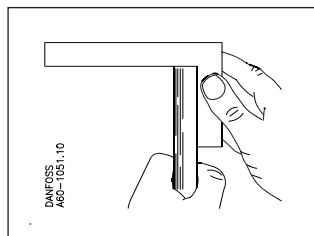

Installation guide

Pressure switch (cutting ring couplig)

Type KP

017R9517

017R9517