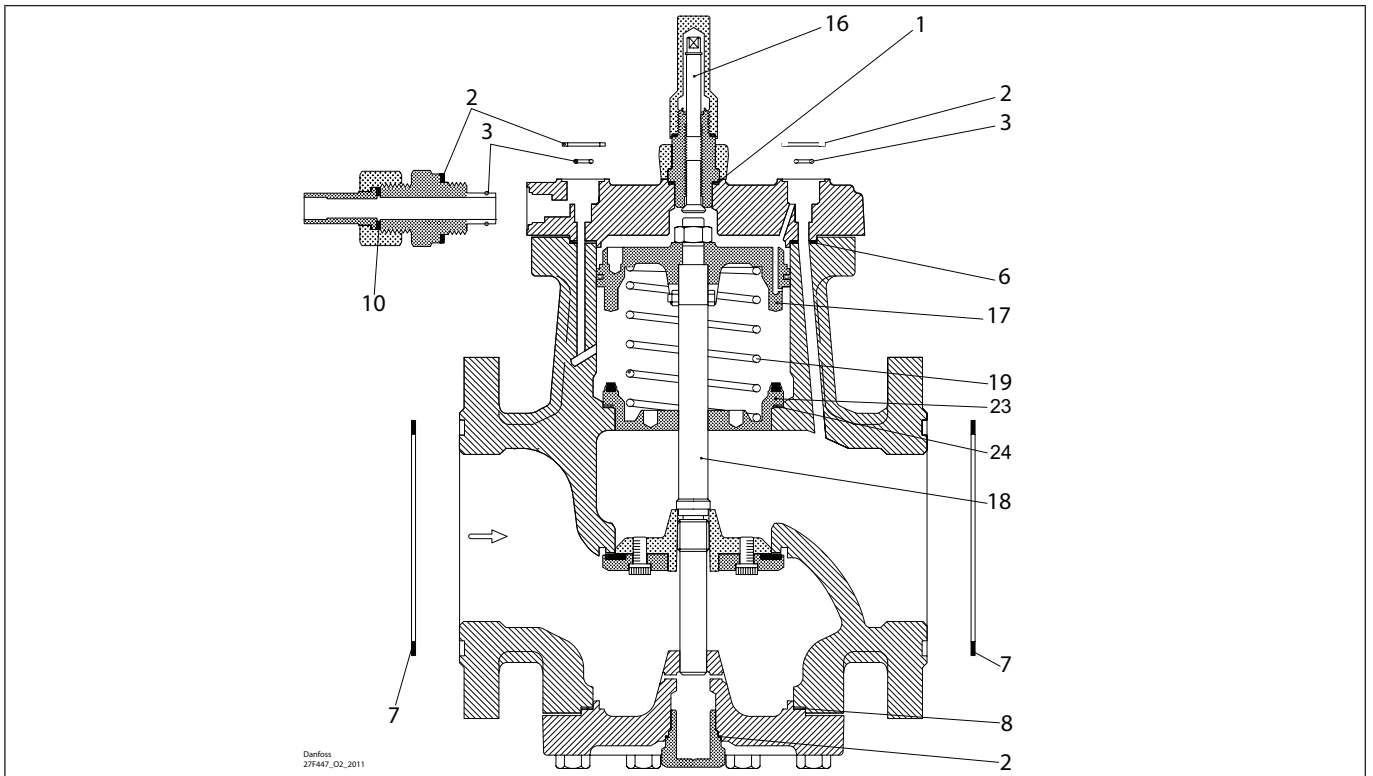

Installation guide – Spare parts and accessories

Overhaul kit | Code number 027F0560
PML, size 80

<p>1*</p> <p>Alu.</p> <p>Ø26 mm Ø1.02"</p> <p>Total no. = 1</p>	<p>2</p> <p>Fibre</p> <p>Ø33 mm Ø1.28"</p> <p>Total no. = 4</p>	<p>3</p> <p>Ø9 mm Ø0.36"</p> <p>Total no. = 3</p>	<p>4*</p> <p>Alu.</p> <p>Ø18 mm Ø0.70"</p> <p>Total no. = 1</p>	<p>5*</p> <p>Alu.</p> <p>Ø14 mm Ø0.55"</p> <p>Total no. = 1</p>	<p>6</p> <p>Fibre</p> <p>Ø154 mm Ø6.06"</p> <p>Total no. = 1</p>
<p>7</p> <p>Fibre</p> <p>Ø149 mm Ø5.87"</p> <p>Total no. = 2</p>	<p>8</p> <p>Fibre</p> <p>Ø134 mm Ø5.28"</p> <p>Total no. = 1</p>	<p>9*</p> <p>Alu.</p> <p>Ø32 mm Ø1.26"</p> <p>Total no. = 1</p>	<p>10</p> <p>Alu.</p> <p>Ø22 mm Ø0.87"</p> <p>Total no. = 1</p>	<p>16</p>	<p>17</p> <p>Ø120 mm Ø4.72"</p>
<p>18</p> <p>265 mm 10.44"</p>	<p>19</p> <p>Ø80 mm Ø3.15"</p> <p>Total no. = 1</p>	<p>23</p> <p>Ø114 mm Ø4.49"</p>	<p>24</p> <p>Fibre</p> <p>Ø113.4 mm Ø4.46"</p> <p>Total no. = 1</p>		

* The spare part is included in the package but is not used for PML size 80.