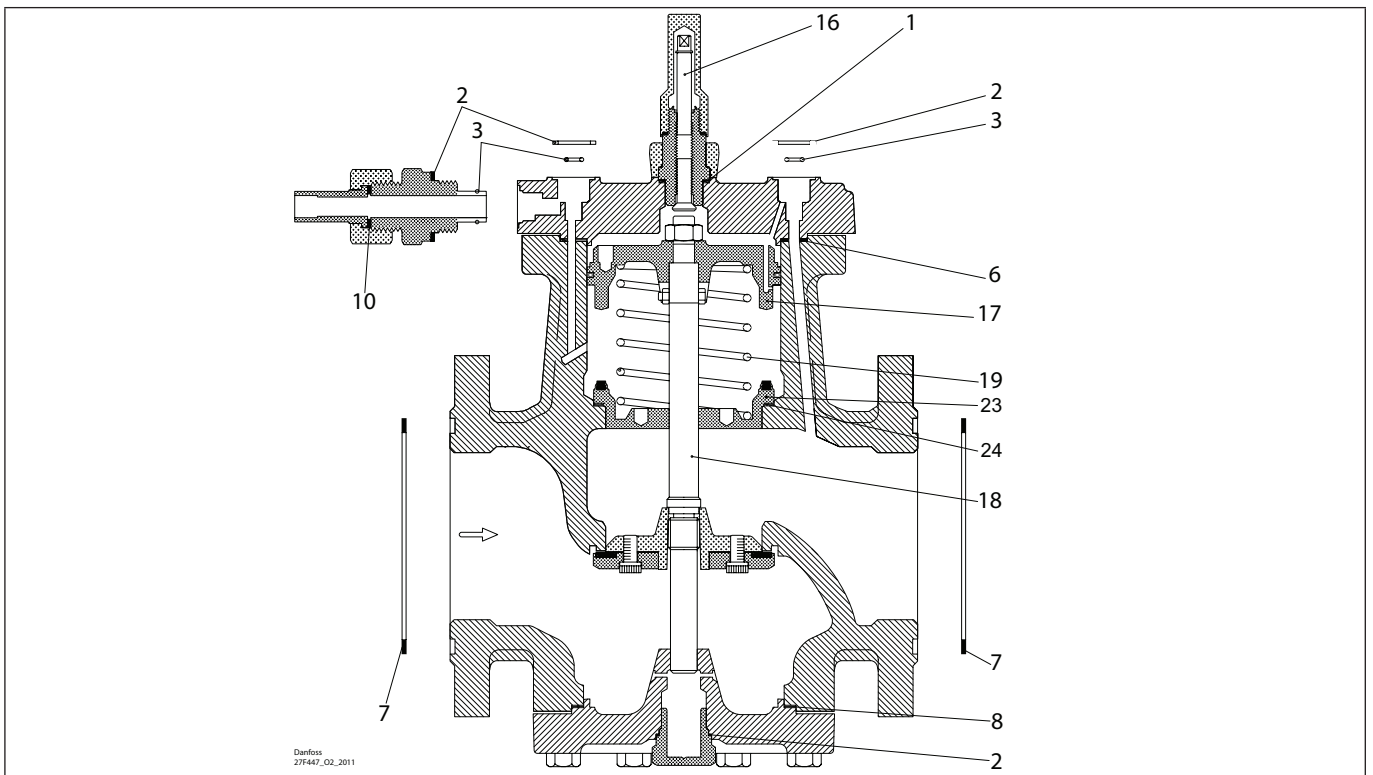

Installation guide – Spare parts and accessories

Overhaul kit | Code number 027F0561
PML, size 100

<p>1*</p> <p>Alu.</p> <p>Ø26 mm Ø1.02"</p> <p>Total no. = 1</p>	<p>2</p> <p>Fibre</p> <p>Ø33 mm Ø1.28"</p> <p>Total no. = 4</p>	<p>3</p> <p>Ø9 mm Ø0.36"</p> <p>Total no. = 3</p>	<p>4*</p> <p>Alu.</p> <p>Ø18 mm Ø0.70"</p> <p>Total no. = 1</p>	<p>5*</p> <p>Alu.</p> <p>Ø14 mm Ø0.55"</p> <p>Total no. = 1</p>	<p>6</p> <p>Fibre</p> <p>Ø185 mm Ø7.28"</p> <p>Total no. = 1</p>
<p>7</p> <p>Fibre</p> <p>Ø175 mm Ø6.89"</p> <p>Total no. = 2</p>	<p>8</p> <p>Fibre</p> <p>Ø168 mm Ø6.61"</p> <p>Total no. = 1</p>	<p>9*</p> <p>Alu.</p> <p>Ø32 mm Ø1.26"</p> <p>Total no. = 1</p>	<p>10</p> <p>Alu.</p> <p>Ø22 mm Ø0.87"</p> <p>Total no. = 1</p>	<p>16</p>	<p>17</p> <p>Ø145 mm Ø5.71"</p>
<p>18</p> <p>307 mm 12.09"</p>	<p>19</p> <p>Ø100 mm Ø3.94"</p> <p>Total no. = 1</p>	<p>23</p> <p>Ø135 mm Ø5.31"</p>	<p>24</p> <p>Fibre</p> <p>Ø134.4 mm Ø5.29"</p> <p>Total no. = 1</p>		

* The spare part is included in the package but is not used for PML size 100.