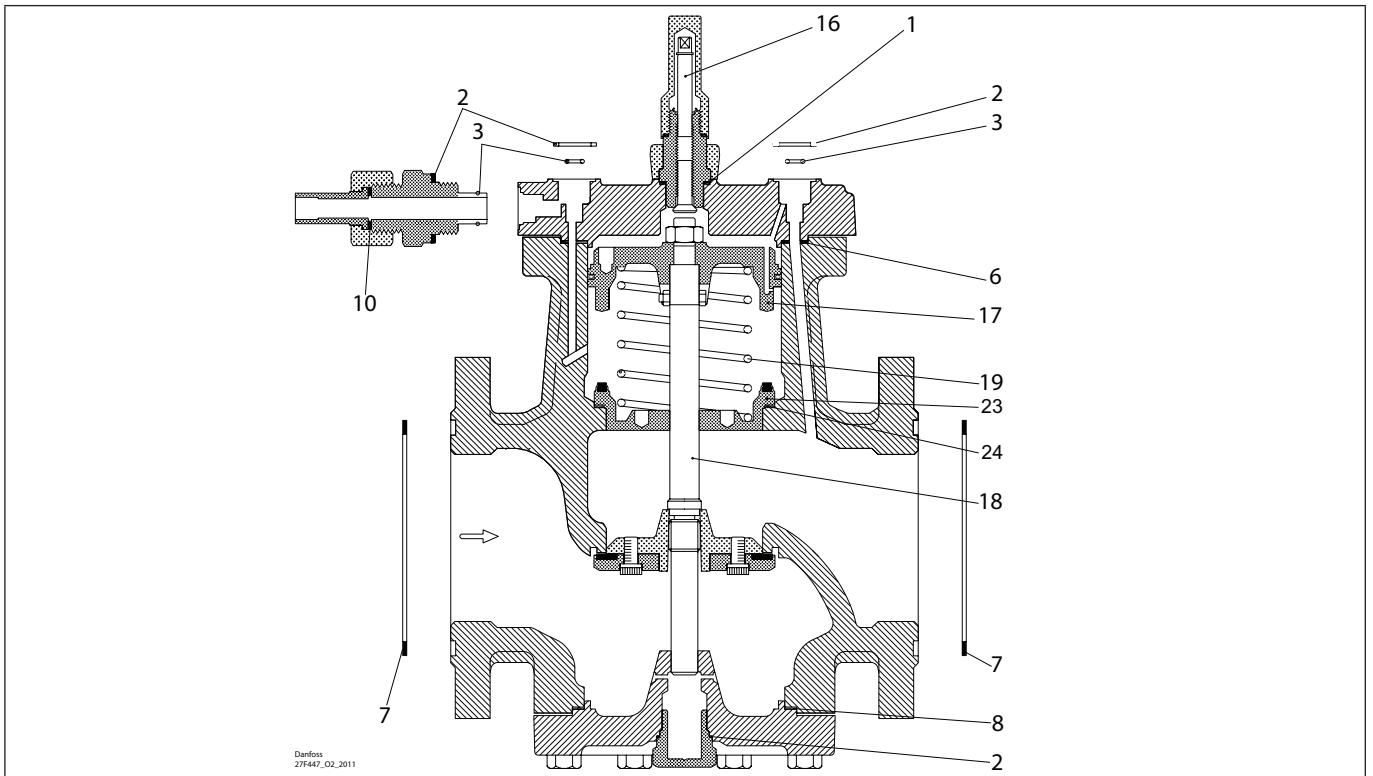

Installation guide – Spare parts and accessories

Overhaul kit | Code number 027F0562
PML, size 125

<p>1*</p> <p>Alu.</p> <p>Ø26 mm Ø1.02"</p> <p>Total no. = 1</p>	<p>2</p> <p>Fibre</p> <p>Ø33 mm Ø1.28"</p> <p>Total no. = 4</p>	<p>3</p> <p>Ø9 mm Ø0.36"</p> <p>Total no. = 3</p>	<p>4*</p> <p>Alu.</p> <p>Ø18 mm Ø0.70"</p> <p>Total no. = 1</p>	<p>5*</p> <p>Alu.</p> <p>Ø14 mm Ø0.55"</p> <p>Total no. = 1</p>	<p>6</p> <p>Fibre</p> <p>Ø221 mm Ø8.7"</p> <p>Total no. = 1</p>
<p>7</p> <p>Fibre</p> <p>Ø203 mm Ø7.99"</p> <p>Total no. = 2</p>	<p>8</p> <p>Fibre</p> <p>Ø196 mm Ø7.72"</p> <p>Total no. = 1</p>	<p>9*</p> <p>Alu.</p> <p>Ø32 mm Ø1.26"</p> <p>Total no. = 1</p>	<p>10</p> <p>Alu.</p> <p>Ø22 mm Ø0.87"</p> <p>Total no. = 1</p>	<p>16</p>	<p>17</p> <p>Ø175 mm Ø6.89"</p>
<p>18</p> <p>386 mm 15.21"</p>	<p>19</p> <p>Ø125 mm Ø4.92"</p> <p>Total no. = 1</p>	<p>23</p> <p>Ø160 mm Ø6.3"</p>	<p>24</p> <p>Fibre</p> <p>Ø159.4 mm Ø6.27"</p> <p>Total no. = 1</p>		

* The spare part is included in the package but is not used for PML size 125.