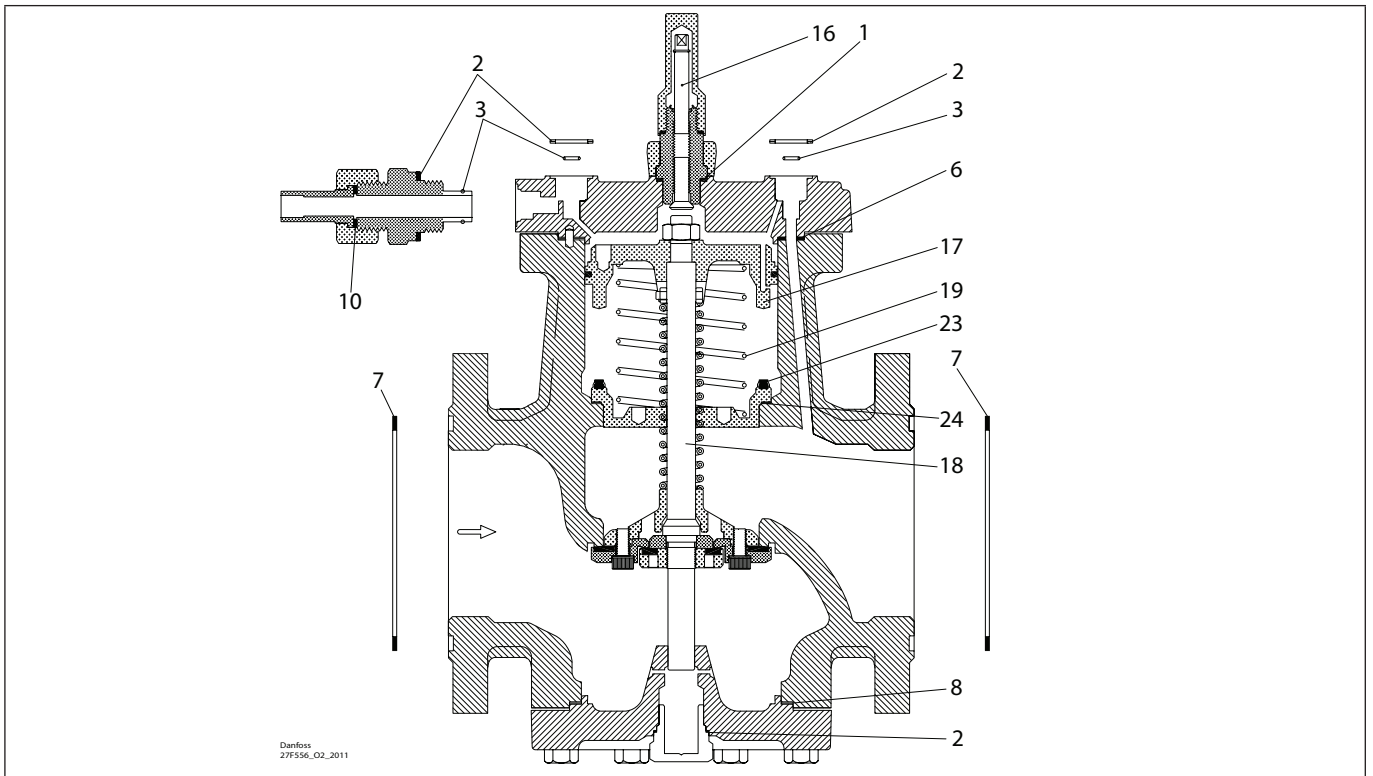

Installation guide – Spare parts and accessories

Overhaul kit | Code number 027F0571
PMLX, size 80

<p>1*</p> <p>Alu.</p> <p>Ø26 mm Ø1.02"</p> <p>Total no. = 1</p>	<p>2</p> <p>Fibre</p> <p>Ø33 mm Ø1.28"</p> <p>Total no. = 4</p>	<p>3</p> <p>Ø9 mm Ø0.36"</p> <p>Total no. = 3</p>	<p>4*</p> <p>Alu.</p> <p>Ø18 mm Ø0.70"</p> <p>Total no. = 1</p>	<p>5*</p> <p>Alu.</p> <p>Ø14 mm Ø0.55"</p> <p>Total no. = 1</p>	<p>6</p> <p>Fibre</p> <p>Ø154 mm Ø6.06"</p> <p>Total no. = 1</p>
<p>7</p> <p>Fibre</p> <p>Ø149 mm Ø5.87"</p> <p>Total no. = 2</p>	<p>8</p> <p>Fibre</p> <p>Ø134 mm Ø5.28"</p> <p>Total no. = 1</p>	<p>9*</p> <p>Alu.</p> <p>Ø32 mm Ø1.26"</p> <p>Total no. = 1</p>	<p>10</p> <p>Alu.</p> <p>Ø22 mm Ø0.87"</p> <p>Total no. = 1</p>	<p>16</p>	<p>17</p> <p>Ø120 mm Ø4.72"</p>
<p>18</p> <p>298 mm 11.74"</p>	<p>19</p> <p>Ø80 mm Ø3.15"</p> <p>Total no. = 1</p>	<p>23</p> <p>Ø114 mm Ø4.49"</p>	<p>24</p> <p>Fibre</p> <p>Ø113.4 mm Ø4.46"</p> <p>Total no. = 1</p>		

* The spare part is included in the package but is not used for PMLX size 80.