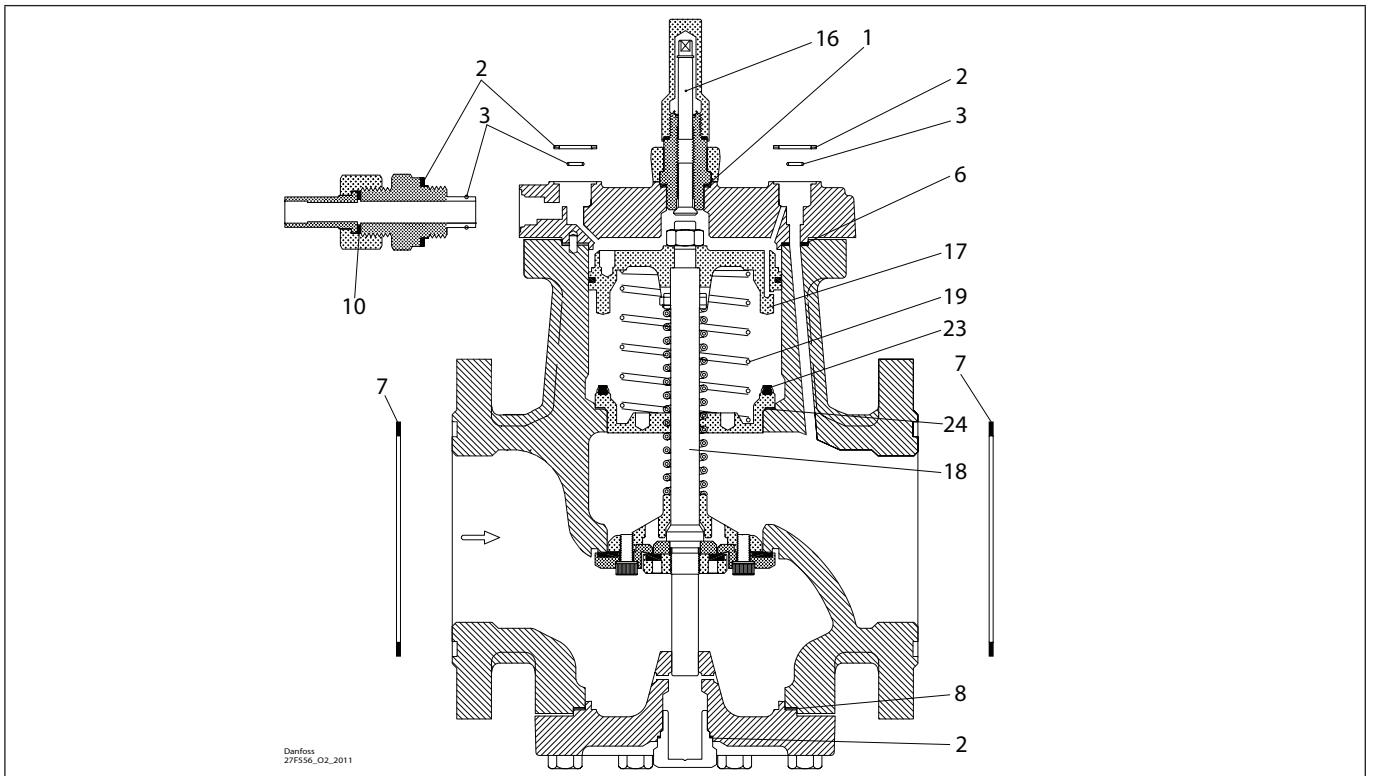

Installation guide – Spare parts and accessories

Overhaul kit | Code number 027F0573
PMLX, size 125

<p>1*</p> <p>= Alu.</p> <p>Ø26 mm Ø1.02"</p> <p>Total no. = 1</p>	<p>2</p> <p>= Fibre</p> <p>Ø33 mm Ø1.28"</p> <p>Total no. = 4</p>	<p>3</p> <p>Ø9 mm Ø0.36"</p> <p>Total no. = 3</p>	<p>4*</p> <p>= Alu.</p> <p>Ø18 mm Ø0.70"</p> <p>Total no. = 1</p>	<p>5*</p> <p>= Alu.</p> <p>Ø14 mm Ø0.55"</p> <p>Total no. = 1</p>	<p>6</p> <p>= Fibre</p> <p>Ø221 mm Ø8.7"</p> <p>Total no. = 1</p>
<p>7</p> <p>= Fibre</p> <p>Ø203 mm Ø7.99"</p> <p>Total no. = 2</p>	<p>8</p> <p>= Fibre</p> <p>Ø196 mm Ø7.72"</p> <p>Total no. = 1</p>	<p>9*</p> <p>= Alu.</p> <p>Ø32 mm Ø1.26"</p> <p>Total no. = 1</p>	<p>10</p> <p>= Alu.</p> <p>Ø22 mm Ø0.87"</p> <p>Total no. = 1</p>	<p>16</p>	<p>17</p> <p>Ø175 mm Ø6.89"</p>
<p>18</p> <p>426 mm 16.75"</p>	<p>19</p> <p>Ø125 mm Ø4.92"</p> <p>Total no. = 1</p>	<p>23</p> <p>Ø160 mm Ø6.3"</p>	<p>24</p> <p>= Fibre</p> <p>Ø159.4 mm Ø6.27"</p> <p>Total no. = 1</p>		

* The spare part is included in the package but is not used for PMLX size 125.