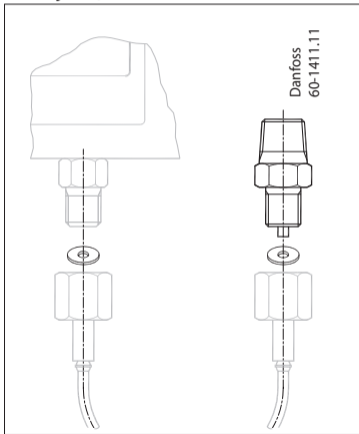

### Accessories for KP pressure switches: metal joint, thread connector

060R9311

060R9311

DKRCC.PI.CA0.D3.02 / 520H8379

© Danfoss A/S (AC-MCI / jmn), 2014-01