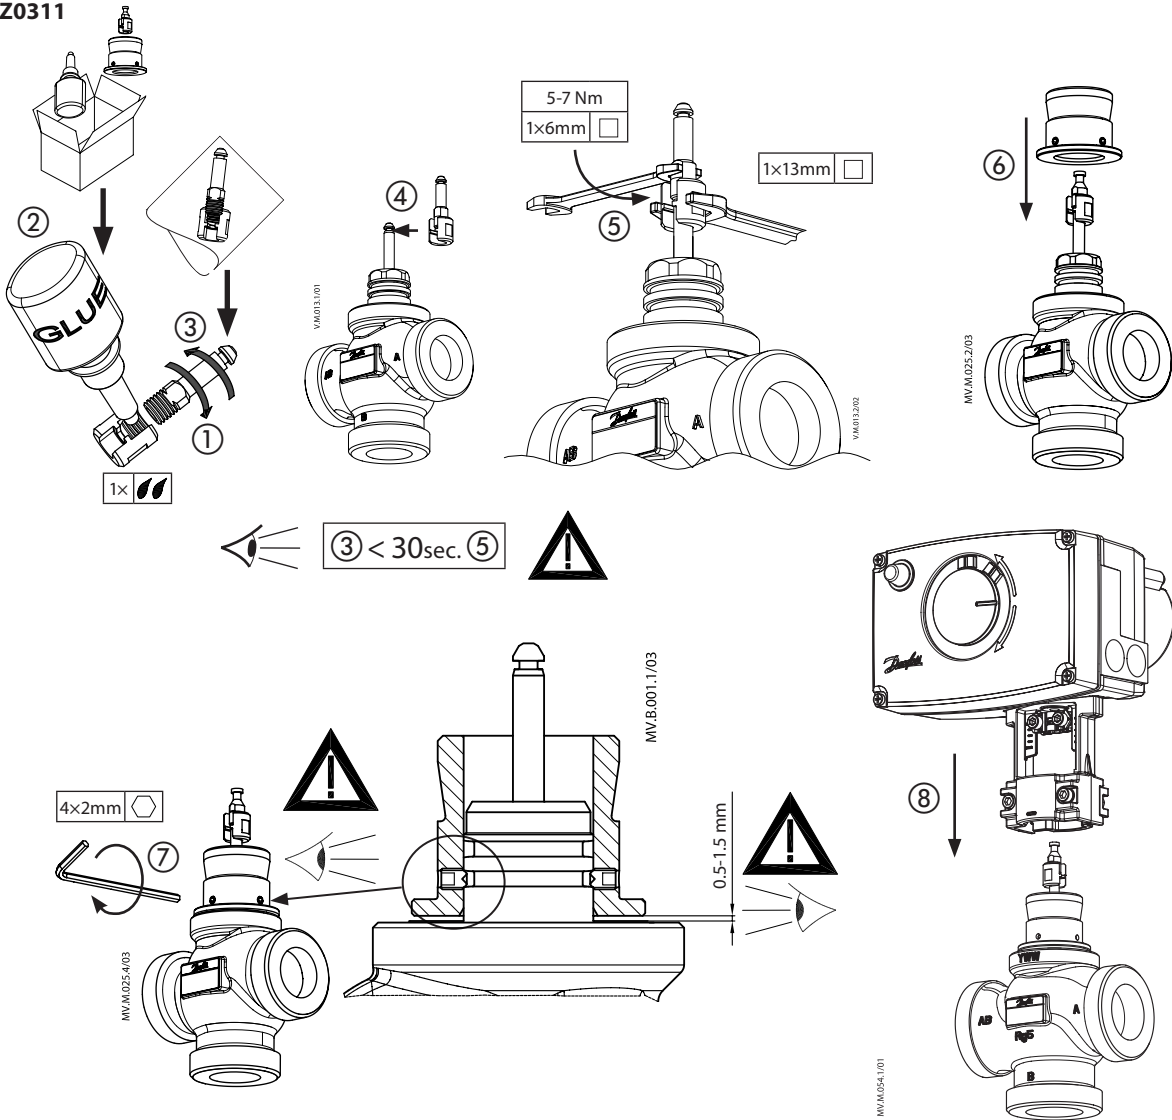

Installation Guide

Adapters AMV(E) 25, 35, 55, 56, 323, 423, 523 / VRB, VRG, VF, VL (Gen. 2009)

DN 15-50

DN 65-80

2 mm

7 mm

13 mm

DN 15-50	AMV(E) 25, 35, 323, 423, 523	065Z0311
DN 65, 80	AMV(E) 55, 56, 323, 423, 523	065Z0312

DN 15-50 (VRB, VRG, VF, VL)

065Z0311

DN 65, 80 (VF, VL)

065Z0312

AMV(E) 55, 56 AMV 323, 423, 523

Danfoss can accept no responsibility for possible errors in catalogues, brochures and other printed material. Danfoss reserves the right to alter its products without notice. This also applies to products already on order provided that such alterations can be made without consequential changes being necessary in specifications already agreed. All trademarks in this material are property of the respective companies. Danfoss and the Danfoss logotype are trademarks of Danfoss A/S. All rights reserved.