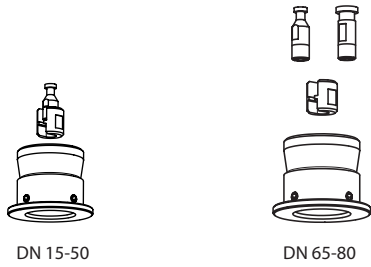

Installation Guide

Adapters AMV(E) 25, 35, 55, 56, 323, 423, 523 / VRB, VRG, VF, VL (Gen. 2009)

DN 15-50

DN 65-80

2 mm

7 mm

13 mm

DN 15-50	AMV(E) 25, 35, 323, 423, 523	065Z0311
DN 65, 80	AMV(E) 55, 56, 323, 423, 523	065Z0312

DN 15-50 (VRB, VRG, VF, VL)

065Z0311

DN 65, 80 (VF, VL)

065Z0312

AMV(E) 55, 56 AMV 323, 423, 523

Danfoss can accept no responsibility for possible errors in catalogues, brochures and other printed material. Danfoss reserves the right to alter its products without notice. This also applies to products already on order provided that such alterations can be made without consequential changes being necessary in specifications already agreed. All trademarks in this material are property of the respective companies. Danfoss and the Danfoss logotype are trademarks of Danfoss A/S. All rights reserved.