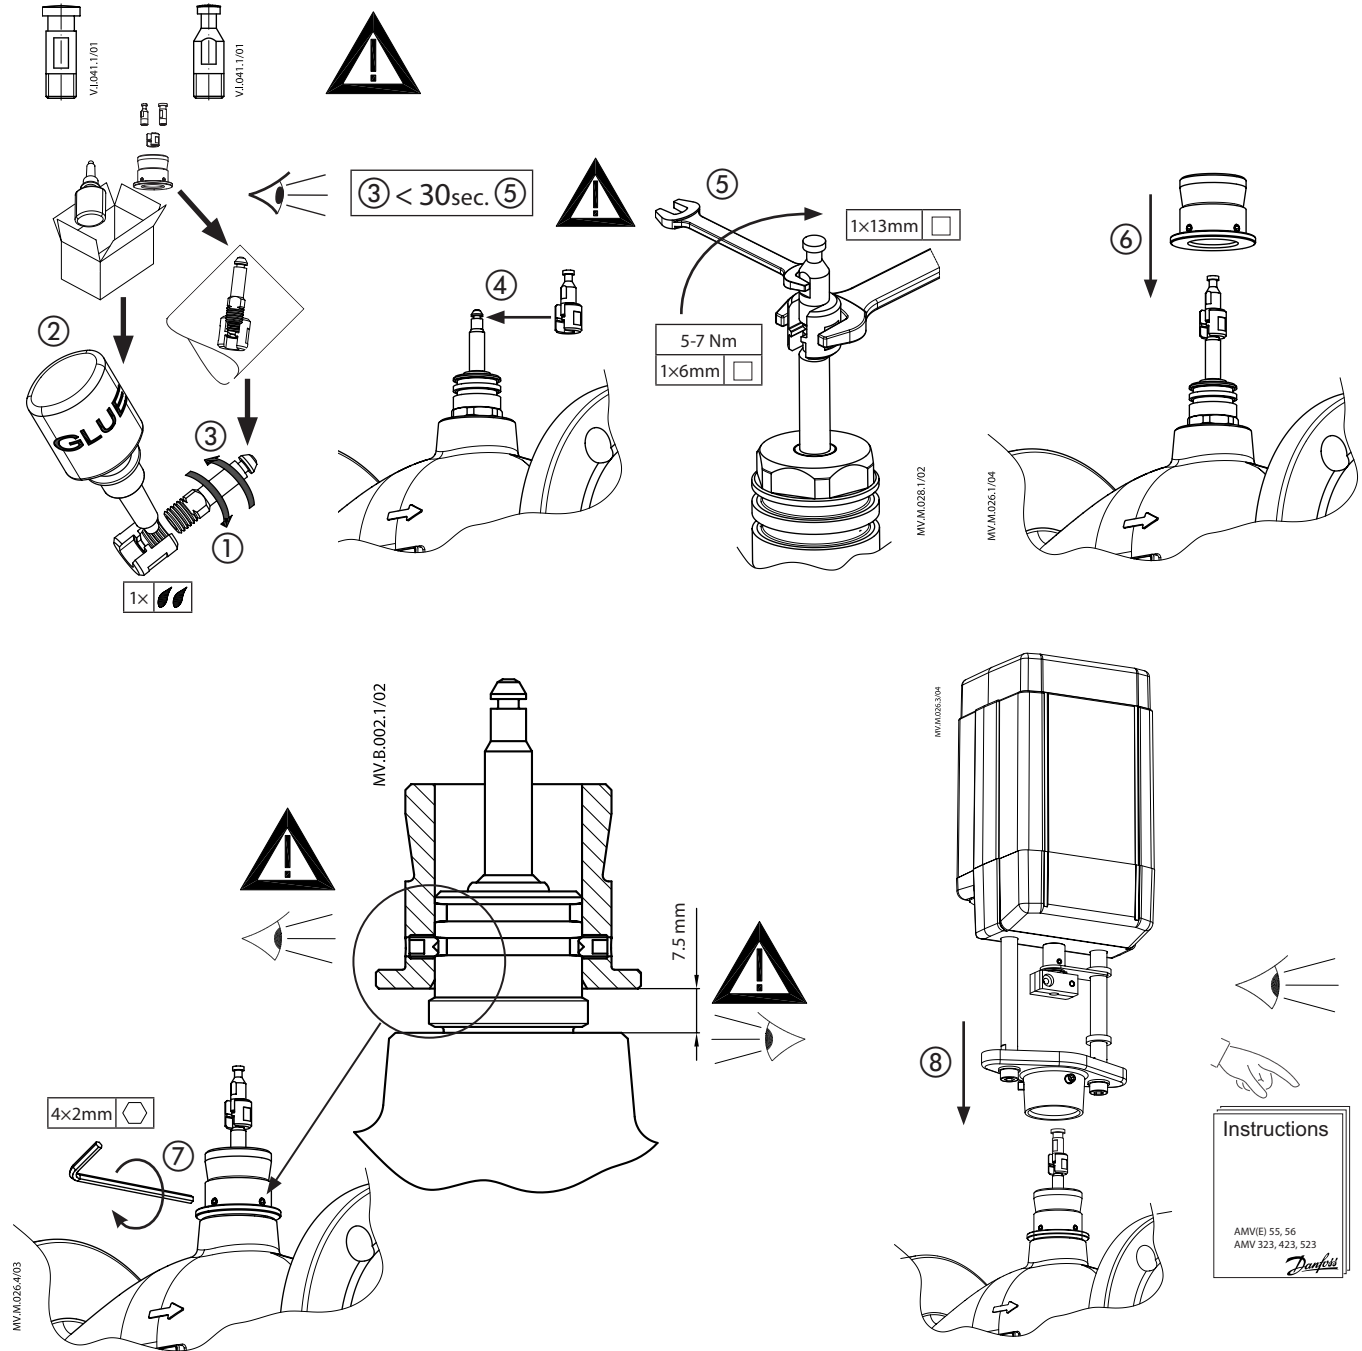

Installation Guide

Adapters AMV(E) 25, 35, 55, 56, 323, 423, 523 / VRB, VRG, VF, VL (Gen. 2009)

DN 15-50

DN 65-80

2 mm

7 mm

13 mm

DN 15-50	AMV(E) 25, 35, 323, 423, 523	065Z0311
DN 65, 80	AMV(E) 55, 56, 323, 423, 523	065Z0312

DN 15-50 (VRB, VRG, VF, VL)

065Z0311

DN 65, 80 (VF, VL)

065Z0312

AMV(E) 55, 56 AMV 323, 423, 523

Danfoss can accept no responsibility for possible errors in catalogues, brochures and other printed material. Danfoss reserves the right to alter its products without notice. This also applies to products already on order provided that such alterations can be made without consequential changes being necessary in specifications already agreed. All trademarks in this material are property of the respective companies. Danfoss and the Danfoss logotype are trademarks of Danfoss A/S. All rights reserved.