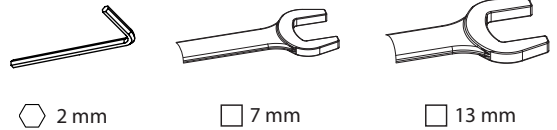

Installation Guide

Adapters AMV(E) 25, 35, 55, 56, 323, 423, 523 / VRB, VRG, VF, VL (Gen. 2009)

DN 15-50

DN 65-80

2 mm

7 mm

13 mm

DN 15-50	AMV(E) 25, 35, 323, 423, 523	065Z0311
DN 65, 80	AMV(E) 55, 56, 323, 423, 523	065Z0312

DN 15-50 (VRB, VRG, VF, VL)

065Z0311

DN 65, 80 (VF, VL)

065Z0312

AMV(E) 55, 56 AMV 323, 423, 523

Danfoss can accept no responsibility for possible errors in catalogues, brochures and other printed material. Danfoss reserves the right to alter its products without notice. This also applies to products already on order provided that such alterations can be made without consequential changes being necessary in specifications already agreed. All trademarks in this material are property of the respective companies. Danfoss and the Danfoss logotype are trademarks of Danfoss A/S. All rights reserved.