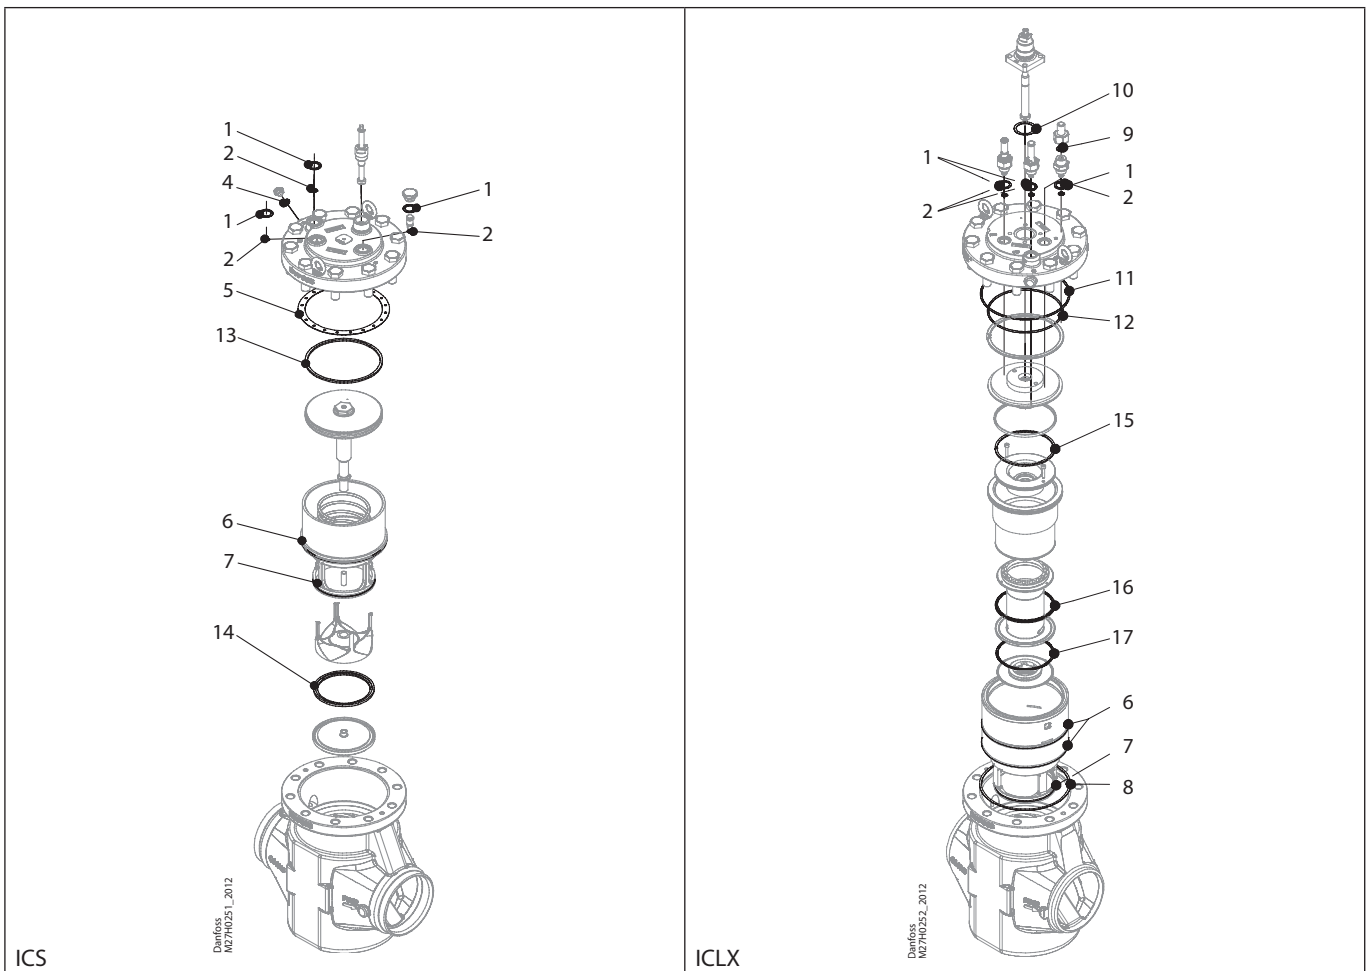

Installation guide – Spare parts and accessories

Repair kit | Code number 027H7197  
ICS, size 150 / ICLX, size 150

<p><b>1</b>  = Fibre</p> <p>Total no. = 3</p>	<p><b>2</b>  = Al.</p> <p>Total no. = 3</p>	<p><b>4</b>  = Alu.</p> <p>Total no. = 1</p>	<p><b>5</b>  = Fibre</p> <p>Total no. = 1</p>	<p><b>6</b>  = Al.</p> <p>Total no. = 2</p>	<p><b>7</b>  = Al.</p> <p>Total no. = 1</p>
<p><b>8</b>  = Fibre</p> <p>Total no. = 1</p>	<p><b>9</b>  = Alu.</p> <p>Total no. = 1</p>	<p><b>10</b>  = Fibre</p> <p>Total no. = 1</p>	<p><b>11</b>  = Al.</p> <p>Total no. = 1</p>	<p><b>12</b>  = Al.</p> <p>Total no. = 1</p>	<p><b>13</b>  = Steel</p> <p>Total no. = 1</p>
<p><b>14</b>  = PTFE</p> <p>Total no. = 1</p>	<p><b>15</b>  = Steel</p> <p>Total no. = 1</p>	<p><b>16</b>  = PTFE</p> <p>Total no. = 1</p>	<p><b>17</b>  = PTFE</p> <p>Total no. = 1</p>		