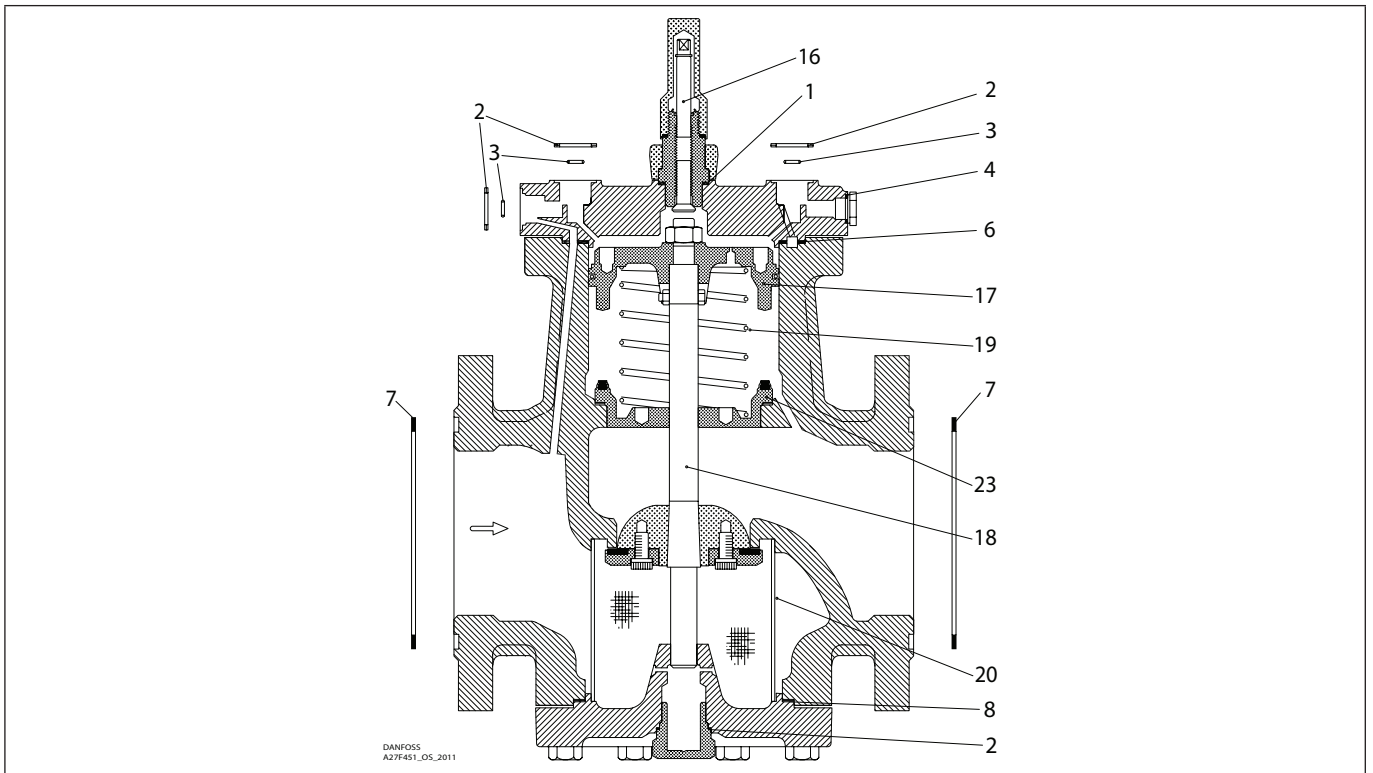

Installation guide – Spare parts and accessories

Overhaul kit | Code number 027F3379  
PM, size 125 - standard cone

<p><b>1**</b></p> <p> = Fibre</p> <p>Total no. = 1</p>	<p><b>2</b></p> <p> = Fibre</p> <p>Total no. = 4</p>	<p><b>3</b></p> <p> = Al.</p> <p>Total no. = 3</p>	<p><b>4</b></p> <p> = Al.</p> <p>Total no. = 1</p>	<p><b>5*</b></p> <p> = Al.</p> <p>Total no. = 1</p>	<p><b>6</b></p> <p> = Fibre</p> <p>Total no. = 1</p>
<p><b>7</b></p> <p> = Fibre</p> <p>Total no. = 2</p>	<p><b>8</b></p> <p> = Fibre</p> <p>Total no. = 1</p>	<p><b>9*</b></p> <p> = Al.</p> <p>Total no. = 1</p>	<p><b>10*</b></p> <p> = Al.</p> <p>Total no. = 1</p>	<p><b>16</b></p>	<p><b>17</b></p>
<p><b>18</b></p>	<p><b>19</b></p> <p>Total no. = 1</p>	<p><b>20</b></p> <p>Total no. = 1</p>	<p><b>23</b></p>		

\* The spare part is included in the package but is not used for PM size 125 with standard cone.

\*\* Included in manual opening device.