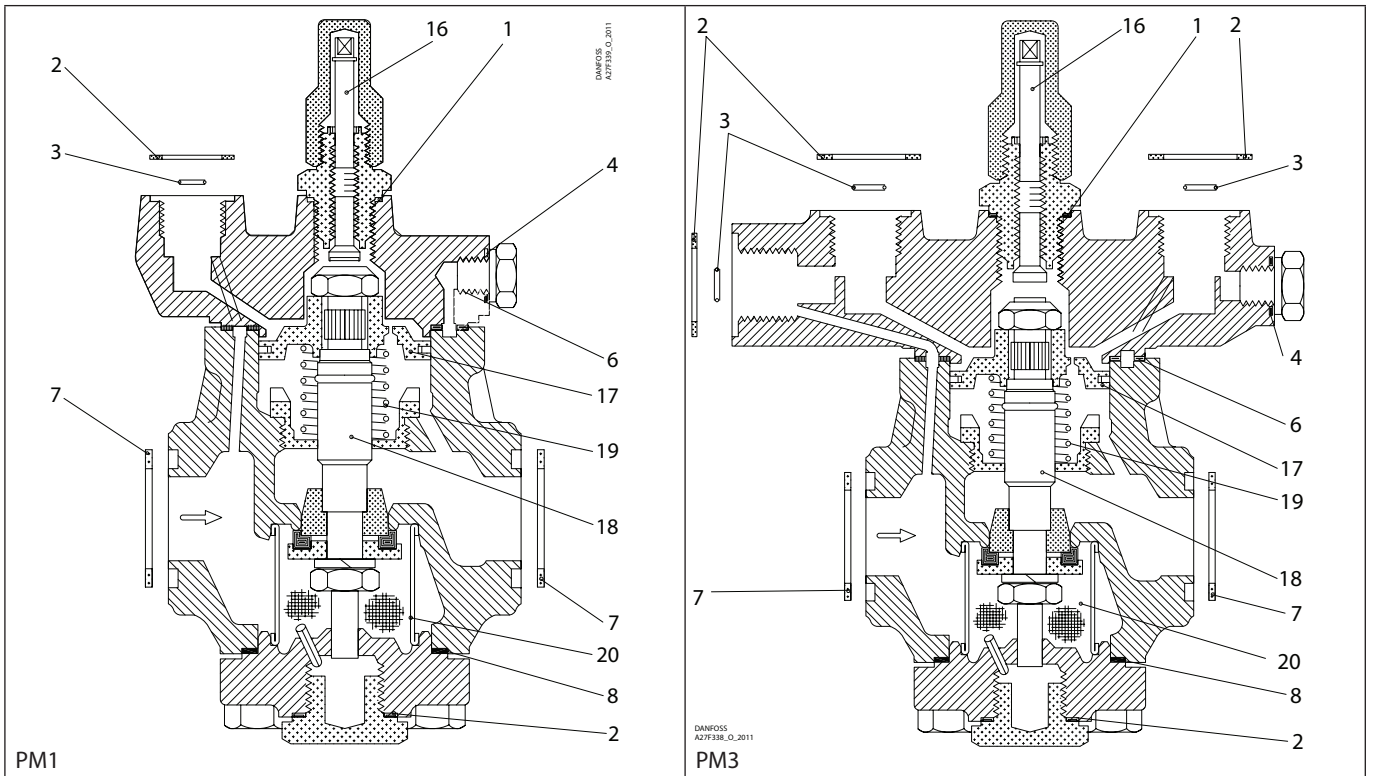

Installation guide – Spare parts and accessories

Overhaul kit | Code number 027F3371
PM, size 25

<p>1</p> <p>▨ = Alu.</p> <p>Ø26 mm Ø1.02"</p> <p>Total no. = 1</p>	<p>2</p> <p>▨ = Fibre</p> <p>Ø33 mm Ø1.28"</p> <p>Total no. = 4</p>	<p>3</p> <p>Ø9 mm Ø0.36"</p> <p>Total no. = 3</p>	<p>4</p> <p>▨ = Alu.</p> <p>Ø18 mm Ø0.70"</p> <p>Total no. = 1</p>	<p>5*</p> <p>▨ = Alu.</p> <p>Ø14 mm Ø0.55"</p> <p>Total no. = 1</p>	<p>6</p> <p>▨ = Fibre</p> <p>Ø75 mm Ø2.95"</p> <p>Total no. = 1</p>
<p>7</p> <p>▨ = Fibre</p> <p>Ø39 mm Ø1.54"</p> <p>Total no. = 2</p>	<p>8</p> <p>▨ = Fibre</p> <p>Ø60 mm Ø2.36"</p> <p>Total no. = 1</p>	<p>9*</p> <p>▨ = Alu.</p> <p>Ø32 mm Ø1.26"</p> <p>Total no. = 1</p>	<p>10*</p> <p>▨ = Alu.</p> <p>Ø22 mm Ø0.87"</p> <p>Total no. = 1</p>	<p>16</p>	<p>17</p> <p>Ø50 mm Ø1.97"</p>
<p>18</p> <p>11 mm 0.43"</p>	<p>19</p> <p>Ø26 mm Ø1.04"</p> <p>Total no. = 1</p>	<p>20</p> <p>Ø44 mm Ø1.73"</p> <p>Total no. = 1</p>			

* The spare part is included in the package but is not used for PM 1 or PM 3.