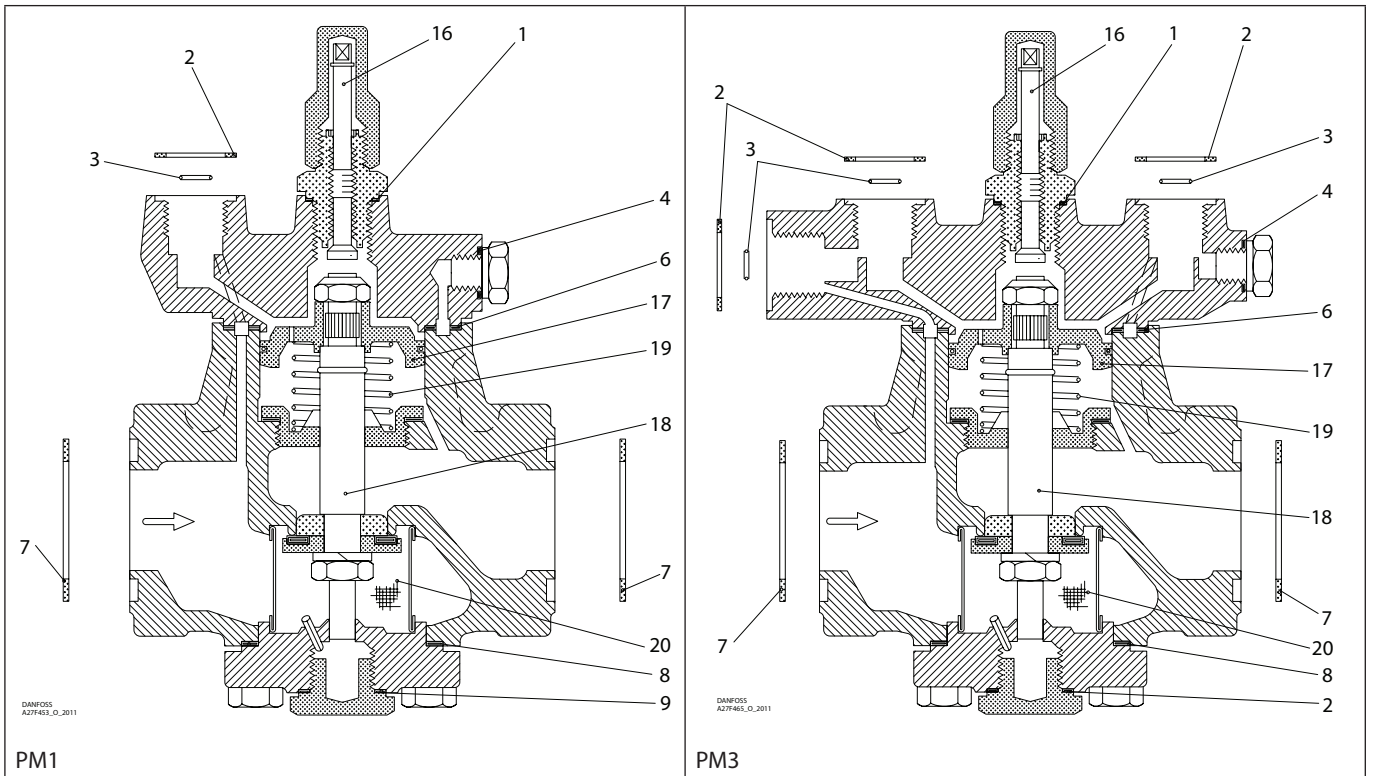

Installation guide – Spare parts and accessories

Overhaul kit | Code number 027F3375
PM, size 50 - standard cone

<p>1</p> <p>▨ = Alu.</p> <p>Ø26 mm Ø1.02"</p> <p>Total no. = 1</p>	<p>2</p> <p>▨ = Fibre</p> <p>Ø33 mm Ø1.28"</p> <p>Total no. = 4</p>	<p>3</p> <p>▨ = Alu.</p> <p>Ø9 mm Ø0.36"</p> <p>Total no. = 3</p>	<p>4</p> <p>▨ = Alu.</p> <p>Ø18 mm Ø0.70"</p> <p>Total no. = 1</p>	<p>5*</p> <p>▨ = Alu.</p> <p>Ø14 mm Ø0.55"</p> <p>Total no. = 1</p>	<p>6</p> <p>▨ = Fibre</p> <p>Ø105 mm Ø4.13"</p> <p>Total no. = 1</p>
<p>7</p> <p>▨ = Fibre</p> <p>Ø76 mm Ø2.99"</p> <p>Total no. = 2</p>	<p>8</p> <p>▨ = Fibre</p> <p>Ø92 mm Ø3.62"</p> <p>Total no. = 1</p>	<p>9</p> <p>▨ = Alu.</p> <p>Ø32 mm Ø1.26"</p> <p>Total no. = 1</p>	<p>10*</p> <p>▨ = Alu.</p> <p>Ø22 mm Ø0.87"</p> <p>Total no. = 1</p>	<p>16</p>	<p>17</p> <p>Ø85 mm Ø3.35"</p>
<p>18</p> <p>Ø50 mm Ø1.97"</p>	<p>19</p> <p>Ø49 mm Ø1.93"</p> <p>Total no. = 1</p>	<p>20</p> <p>Ø74 mm Ø2.91"</p> <p>Total no. = 1</p>			

* The spare part is included in the package but is not used for PM 1 or PM 3 with standard cone.