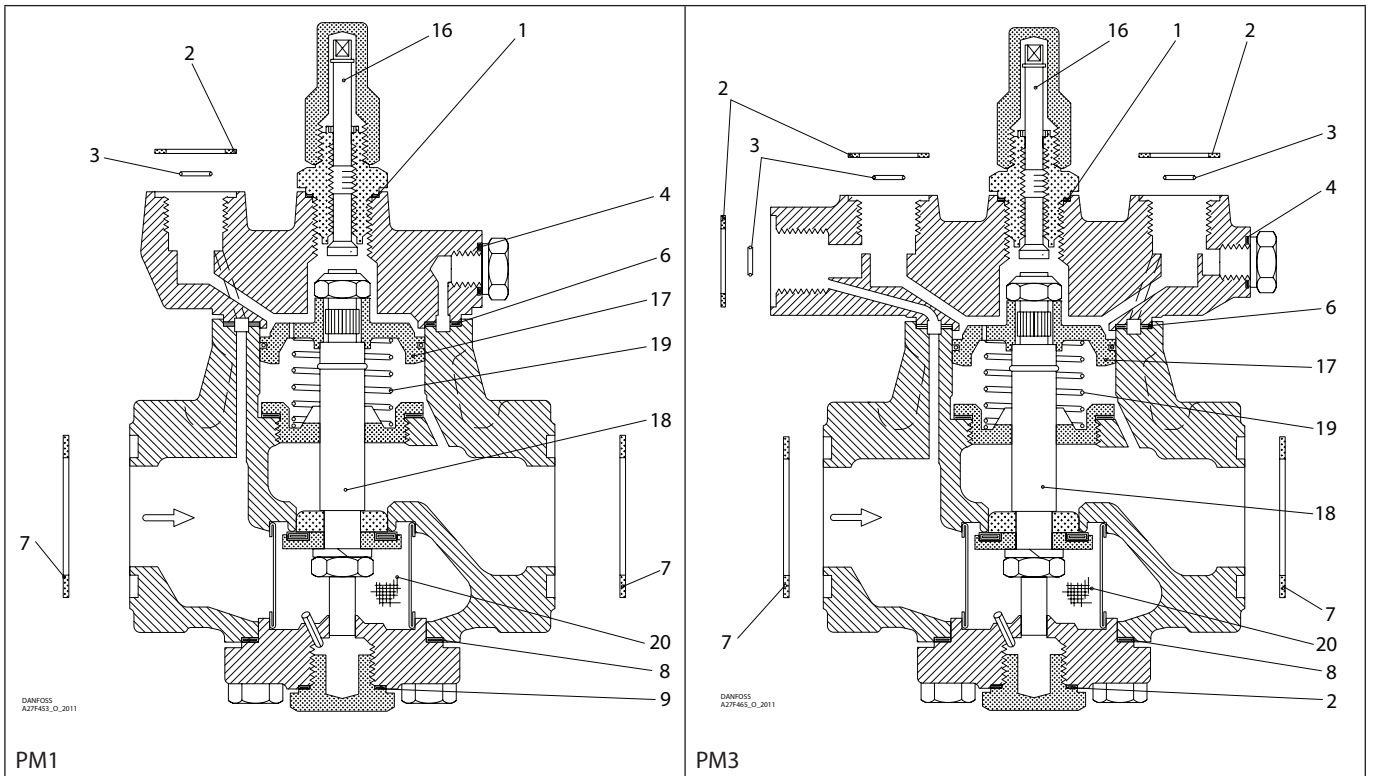

Installation guide – Spare parts and accessories

Overhaul kit | Code number 027F3384
PM, size 40 V-cone

<p>1</p> <p>▨ = Alu.</p> <p>Ø26 mm Ø1.02"</p> <p>Total no. = 1</p>	<p>2</p> <p>▨ = Fibre</p> <p>Ø33 mm Ø1.28"</p> <p>Total no. = 4</p>	<p>3</p> <p>Ø9 mm Ø0.36"</p> <p>Total no. = 3</p>	<p>4</p> <p>▨ = Alu.</p> <p>Ø18 mm Ø0.70"</p> <p>Total no. = 1</p>	<p>5*</p> <p>▨ = Alu.</p> <p>Ø14 mm Ø0.55"</p> <p>Total no. = 1</p>	<p>6</p> <p>▨ = Fibre</p> <p>Ø93 mm Ø3.66"</p> <p>Total no. = 1</p>
<p>7</p> <p>▨ = Fibre</p> <p>Ø65 mm Ø2.56"</p> <p>Total no. = 2</p>	<p>8</p> <p>▨ = Fibre</p> <p>Ø78 mm Ø3.07"</p> <p>Total no. = 1</p>	<p>9</p> <p>▨ = Alu.</p> <p>Ø32 mm Ø1.26"</p> <p>Total no. = 1</p>	<p>10*</p> <p>▨ = Alu.</p> <p>Ø22 mm Ø0.87"</p> <p>Total no. = 1</p>	<p>16</p>	<p>17</p> <p>Ø68 mm Ø2.68"</p>
<p>18</p> <p>Ø42 mm Ø1.65"</p>	<p>19</p> <p>Ø40 mm Ø1.57"</p> <p>Total no. = 1</p>	<p>20</p> <p>Ø62 mm Ø2.44"</p> <p>Total no. = 1</p>			

* The spare part is included in the package but is not used for PM 1 or PM 3 with V-cone.