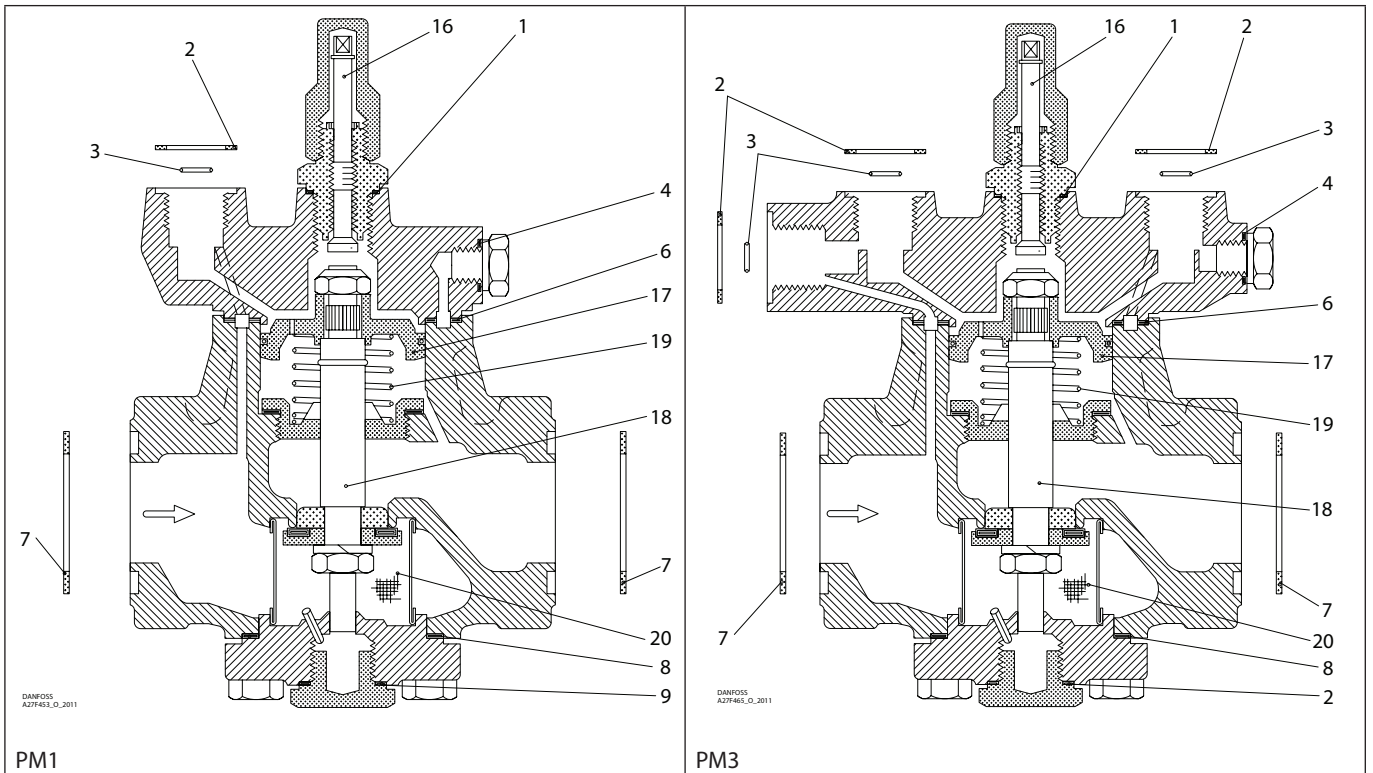

Installation guide – Spare parts and accessories

Overhaul kit | Code number 027F3383
PM, size 32 V-cone

<p>1</p> <p>▨ = Alu.</p> <p>Ø26 mm Ø1.02"</p> <p>Total no. = 1</p>	<p>2</p> <p>▨ = Fibre</p> <p>Ø33 mm Ø1.28"</p> <p>Total no. = 4</p>	<p>3</p> <p>Ø9 mm Ø0.36"</p> <p>Total no. = 3</p>	<p>4</p> <p>▨ = Alu.</p> <p>Ø18 mm Ø0.70"</p> <p>Total no. = 1</p>	<p>5*</p> <p>▨ = Alu.</p> <p>Ø14 mm Ø0.55"</p> <p>Total no. = 1</p>	<p>6</p> <p>▨ = Fibre</p> <p>Ø85 mm Ø3.35"</p> <p>Total no. = 1</p>
<p>7</p> <p>▨ = Fibre</p> <p>Ø58 mm Ø2.28"</p> <p>Total no. = 2</p>	<p>8</p> <p>▨ = Fibre</p> <p>Ø70 mm Ø2.76"</p> <p>Total no. = 1</p>	<p>9</p> <p>▨ = Alu.</p> <p>Ø32 mm Ø1.26"</p> <p>Total no. = 1</p>	<p>10*</p> <p>▨ = Alu.</p> <p>Ø22 mm Ø0.87"</p> <p>Total no. = 1</p>	<p>16</p>	<p>17</p> <p>Ø60 mm Ø2.36"</p>
<p>18</p> <p>Ø32 mm Ø1.26"</p>	<p>19</p> <p>Ø38 mm Ø1.48"</p> <p>Total no. = 1</p>	<p>20</p> <p>Ø51 mm Ø2.0"</p> <p>Total no. = 1</p>			

* The spare part is included in the package but is not used for PM 1 or PM 3 with V-cone.