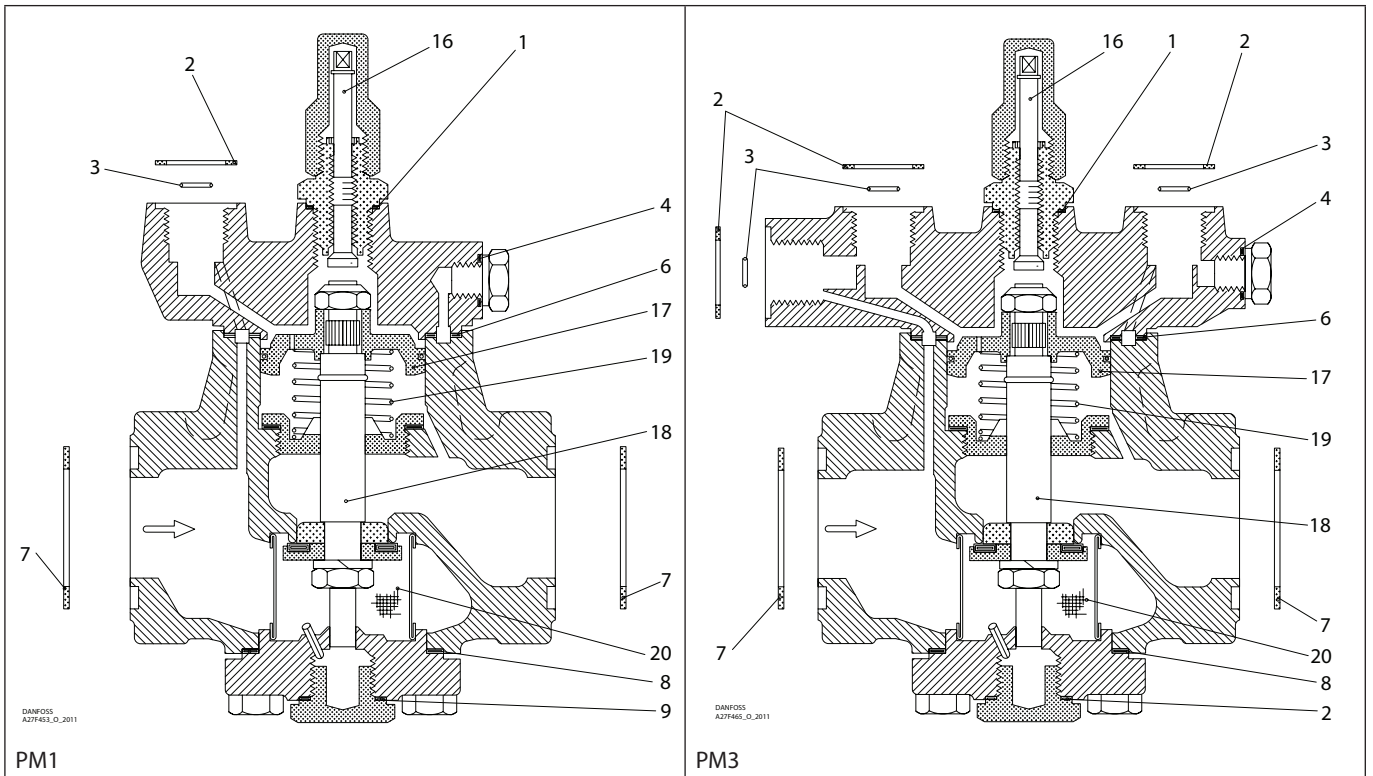

Installation guide – Spare parts and accessories

Overhaul kit | Code number 027F3376
PM, size 65 - standard cone

<p>1</p> <p>▨ = Alu.</p> <p>Ø26 mm Ø1.02"</p> <p>Total no. = 1</p>	<p>2</p> <p>▨ = Fibre</p> <p>Ø33 mm Ø1.28"</p> <p>Total no. = 4</p>	<p>3</p> <p>Ø9 mm Ø0.36"</p> <p>Total no. = 3</p>	<p>4</p> <p>▨ = Alu.</p> <p>Ø18 mm Ø0.70"</p> <p>Total no. = 1</p>	<p>5*</p> <p>▨ = Alu.</p> <p>Ø14 mm Ø0.55"</p> <p>Total no. = 1</p>	<p>6</p> <p>▨ = Fibre</p> <p>Ø127 mm Ø5"</p> <p>Total no. = 1</p>
<p>7</p> <p>▨ = Fibre</p> <p>Ø87 mm Ø3.43"</p> <p>Total no. = 2</p>	<p>8</p> <p>▨ = Fibre</p> <p>Ø112 mm Ø4.41"</p> <p>Total no. = 1</p>	<p>9</p> <p>▨ = Alu.</p> <p>Ø32 mm Ø1.26"</p> <p>Total no. = 1</p>	<p>10*</p> <p>▨ = Alu.</p> <p>Ø22 mm Ø0.87"</p> <p>Total no. = 1</p>	<p>16</p>	<p>17</p> <p>Ø105 mm Ø4.13"</p>
<p>18</p> <p>Ø65 mm Ø2.54"</p>	<p>19</p> <p>Ø61 mm Ø2.40"</p> <p>Total no. = 1</p>	<p>20</p> <p>Ø94 mm Ø3.70"</p> <p>Total no. = 1</p>			

* The spare part is included in the package but is not used for PM 1 or PM 3 with standard cone.