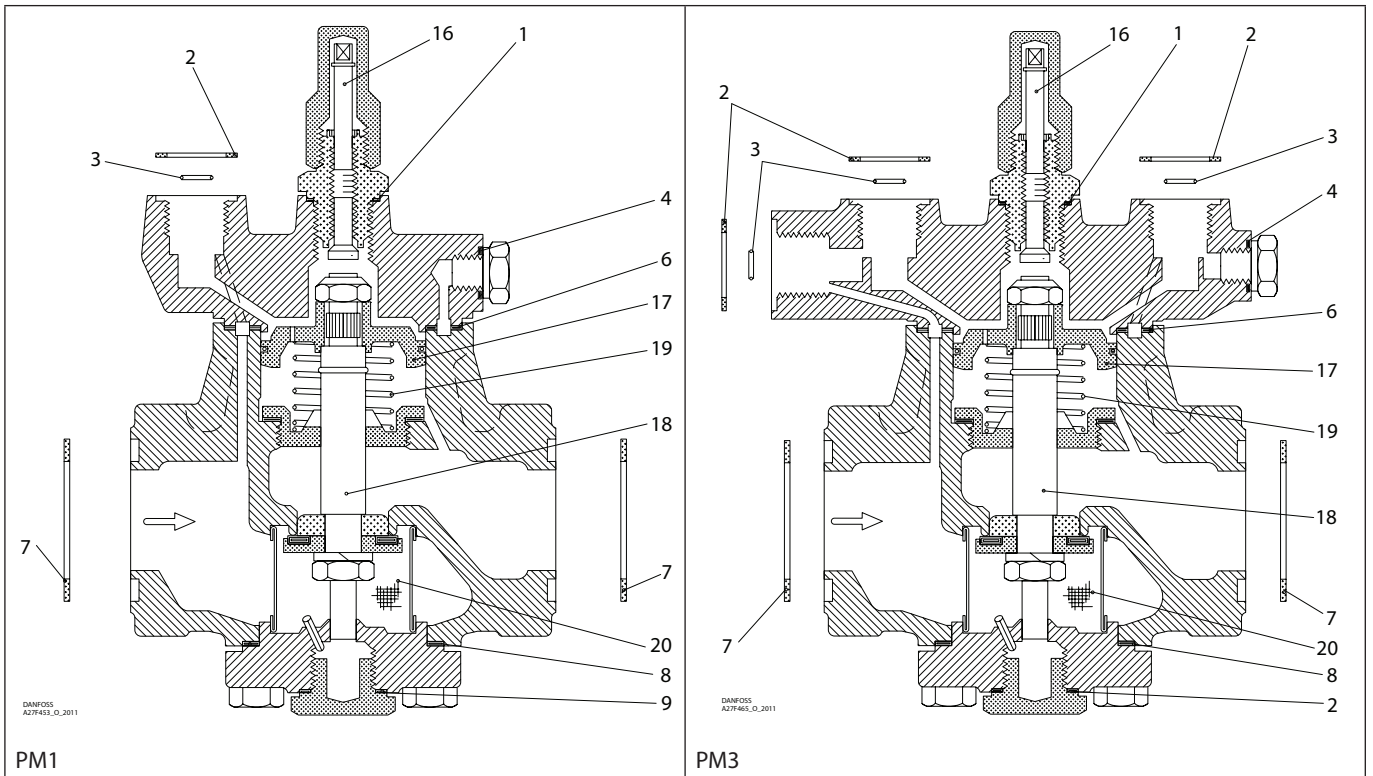

Installation guide – Spare parts and accessories

Overhaul kit | Code number 027F3386  
PM, size 65 V-cone

<p><b>1</b></p> <p>▨ = Alu.</p> <p>Ø26 mm Ø1.02"</p> <p>Total no. = 1</p>	<p><b>2</b></p> <p>▨ = Fibre</p> <p>Ø33 mm Ø1.28"</p> <p>Total no. = 4</p>	<p><b>3</b></p> <p>Ø9 mm Ø0.36"</p> <p>Total no. = 3</p>	<p><b>4</b></p> <p>▨ = Alu.</p> <p>Ø18 mm Ø0.70"</p> <p>Total no. = 1</p>	<p><b>5*</b></p> <p>▨ = Alu.</p> <p>Ø14 mm Ø0.55"</p> <p>Total no. = 1</p>	<p><b>6</b></p> <p>▨ = Fibre</p> <p>Ø127 mm Ø5"</p> <p>Total no. = 1</p>
<p><b>7</b></p> <p>▨ = Fibre</p> <p>Ø87 mm Ø3.43"</p> <p>Total no. = 2</p>	<p><b>8</b></p> <p>▨ = Fibre</p> <p>Ø112 mm Ø4.41"</p> <p>Total no. = 1</p>	<p><b>9</b></p> <p>▨ = Alu.</p> <p>Ø32 mm Ø1.26"</p> <p>Total no. = 1</p>	<p><b>10*</b></p> <p>▨ = Alu.</p> <p>Ø22 mm Ø0.87"</p> <p>Total no. = 1</p>	<p><b>16</b></p>	<p><b>17</b></p> <p>Ø105 mm Ø4.13"</p>
<p><b>18</b></p> <p>Ø65 mm Ø2.54"</p>	<p><b>19</b></p> <p>Ø61 mm Ø2.40"</p> <p>Total no. = 1</p>	<p><b>20</b></p> <p>Ø94 mm Ø3.70"</p> <p>Total no. = 1</p>			

\* The spare part is included in the package but is not used for PM 1 or PM 3 with V-cone.