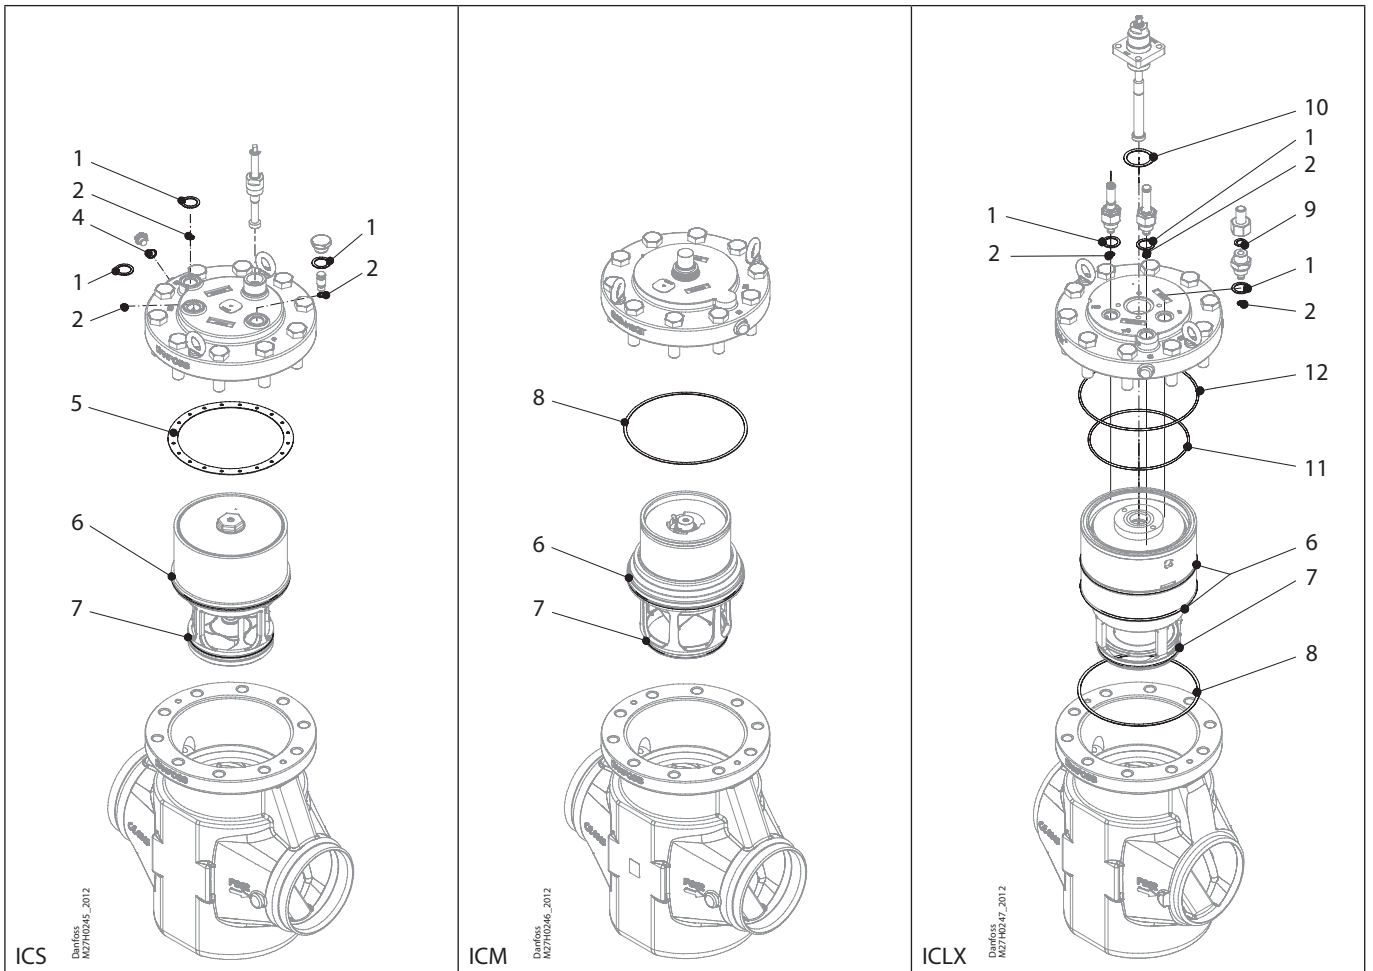

Installation guide – Spare parts and accessories

Inspection kit | Code number 027H7191
ICS, size 100 / ICM, size 100 / ICLX, size 100

<p>1</p> <p> = Fibre</p> <p>Total no. = 3</p>	<p>2</p> <p>Total no. = 3</p>	<p>4</p> <p> = Alu.</p> <p>Total no. = 1</p>	<p>5</p> <p> = Fibre</p> <p>Total no. = 1</p>	<p>6</p> <p>Total no. = 2</p>
<p>7</p> <p>Total no. = 1</p>	<p>8</p> <p> = Fibre</p> <p>Total no. = 1</p>	<p>9</p> <p> = Alu.</p> <p>Total no. = 1</p>	<p>10</p> <p> = Fibre</p> <p>Total no. = 1</p>	<p>11</p> <p>Total no. = 1</p>
<p>12</p> <p>Total no. = 1</p>				