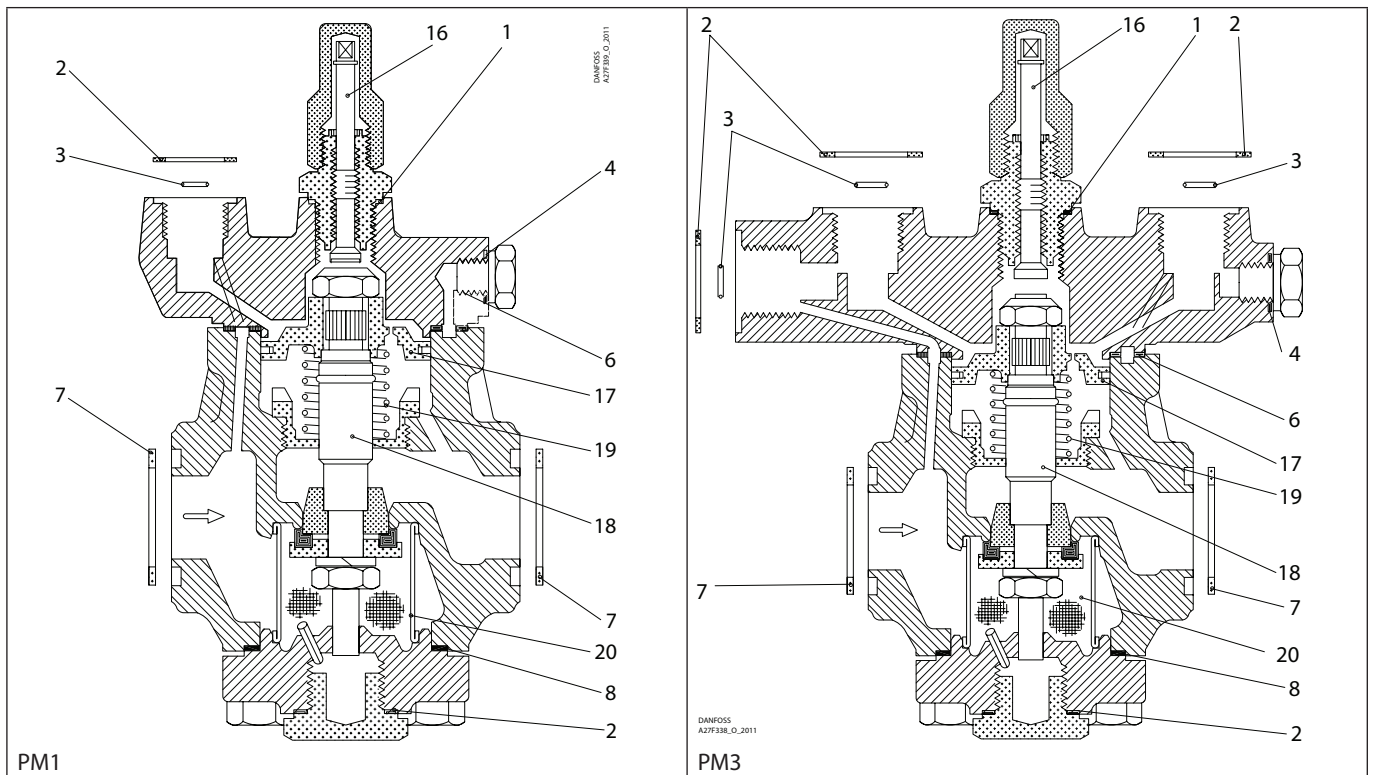

Installation guide – Spare parts and accessories

Overhaul kit | Code number 027F3370
PM, size 20

<p>1</p> <p>▨ = Alu.</p> <p>Ø26 mm Ø1.02"</p> <p>Total no. = 1</p>	<p>2</p> <p>▨ = Fibre</p> <p>Ø33 mm Ø1.28"</p> <p>Total no. = 4</p>	<p>3</p> <p>Ø9 mm Ø0.36"</p> <p>Total no. = 3</p>	<p>4</p> <p>▨ = Alu.</p> <p>Ø18 mm Ø0.70"</p> <p>Total no. = 1</p>	<p>5*</p> <p>▨ = Alu.</p> <p>Ø14 mm Ø0.55"</p> <p>Total no. = 1</p>	<p>6</p> <p>▨ = Fibre</p> <p>Ø75 mm Ø2.95"</p> <p>Total no. = 1</p>
<p>7</p> <p>▨ = Fibre</p> <p>Ø39 mm Ø1.54"</p> <p>Total no. = 2</p>	<p>8</p> <p>▨ = Fibre</p> <p>Ø60 mm Ø2.36"</p> <p>Total no. = 1</p>	<p>9*</p> <p>▨ = Alu.</p> <p>Ø32 mm Ø1.26"</p> <p>Total no. = 1</p>	<p>10*</p> <p>▨ = Alu.</p> <p>Ø22 mm Ø0.87"</p> <p>Total no. = 1</p>	<p>16</p>	<p>17</p> <p>Ø50 mm Ø1.97"</p>
<p>18</p> <p>15 mm 0.59"</p>	<p>19</p> <p>Ø26 mm Ø1.04"</p> <p>Total no. = 1</p>	<p>20</p> <p>Ø44 mm Ø1.73"</p> <p>Total no. = 1</p>			

* The spare part is included in the package but is not used for PM 1 or PM 3..