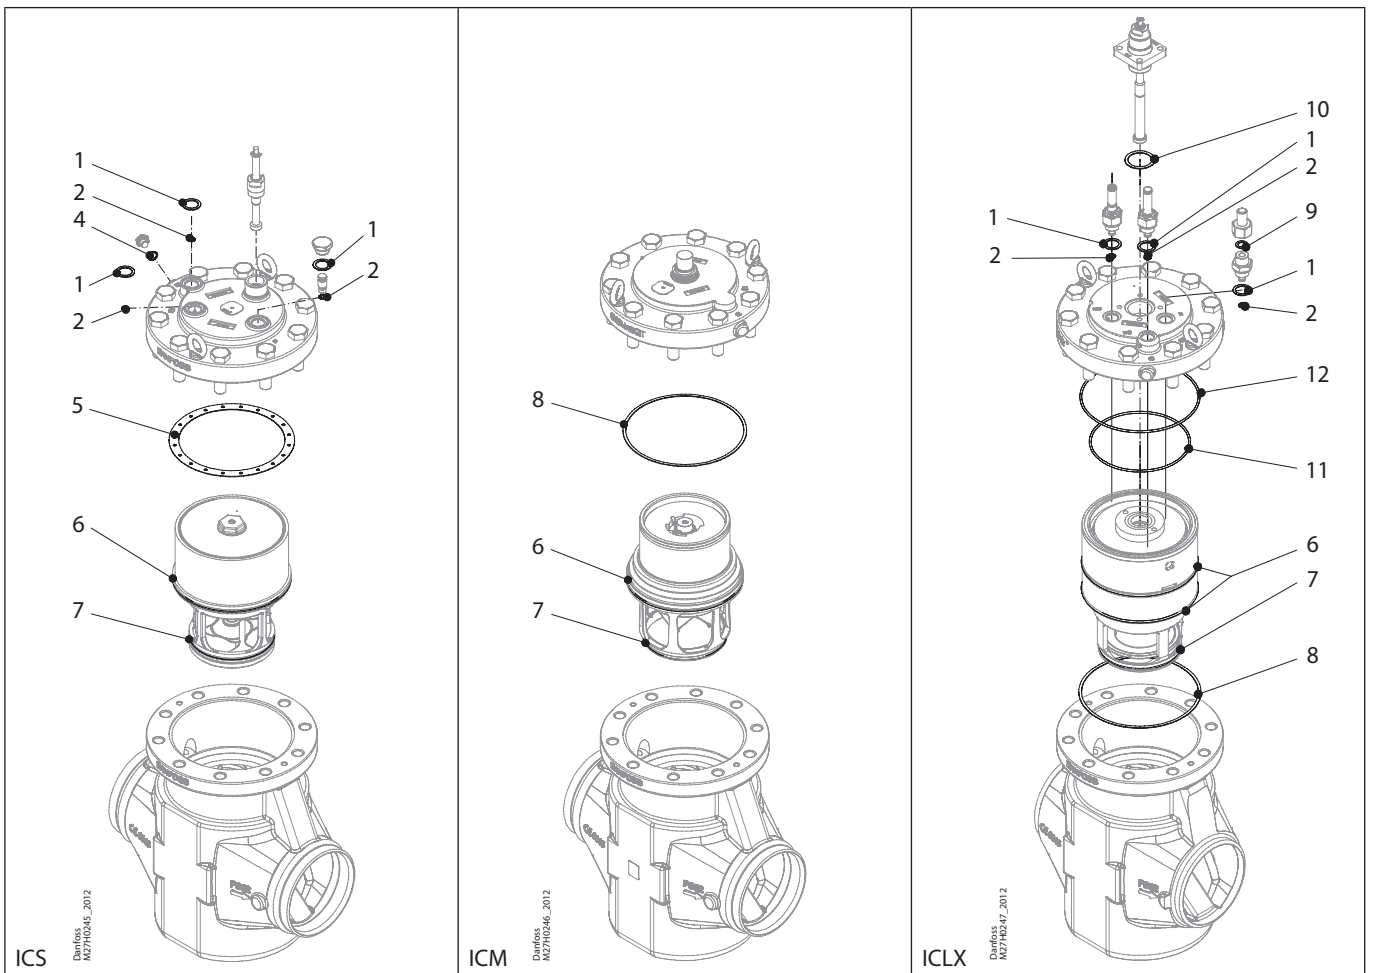

Installation guide – Spare parts and accessories

Inspection kit | Code number 027H7194  
ICS, size 125 / ICM, size 125 / ICLX, size 125

<p><b>1</b></p> <p> = Fibre</p> <p>Total no. = 3</p>	<p><b>2</b></p> <p>Total no. = 3</p>	<p><b>4</b></p> <p> = Alu.</p> <p>Total no. = 1</p>	<p><b>5</b></p> <p> = Fibre</p> <p>Total no. = 1</p>	<p><b>6</b></p> <p>Total no. = 2</p>
<p><b>7</b></p> <p>Total no. = 1</p>	<p><b>8</b></p> <p> = Fibre</p> <p>Total no. = 1</p>	<p><b>9</b></p> <p> = Alu.</p> <p>Total no. = 1</p>	<p><b>10</b></p> <p> = Fibre</p> <p>Total no. = 1</p>	<p><b>11</b></p> <p>Total no. = 1</p>
<p><b>12</b></p> <p>Total no. = 1</p>				