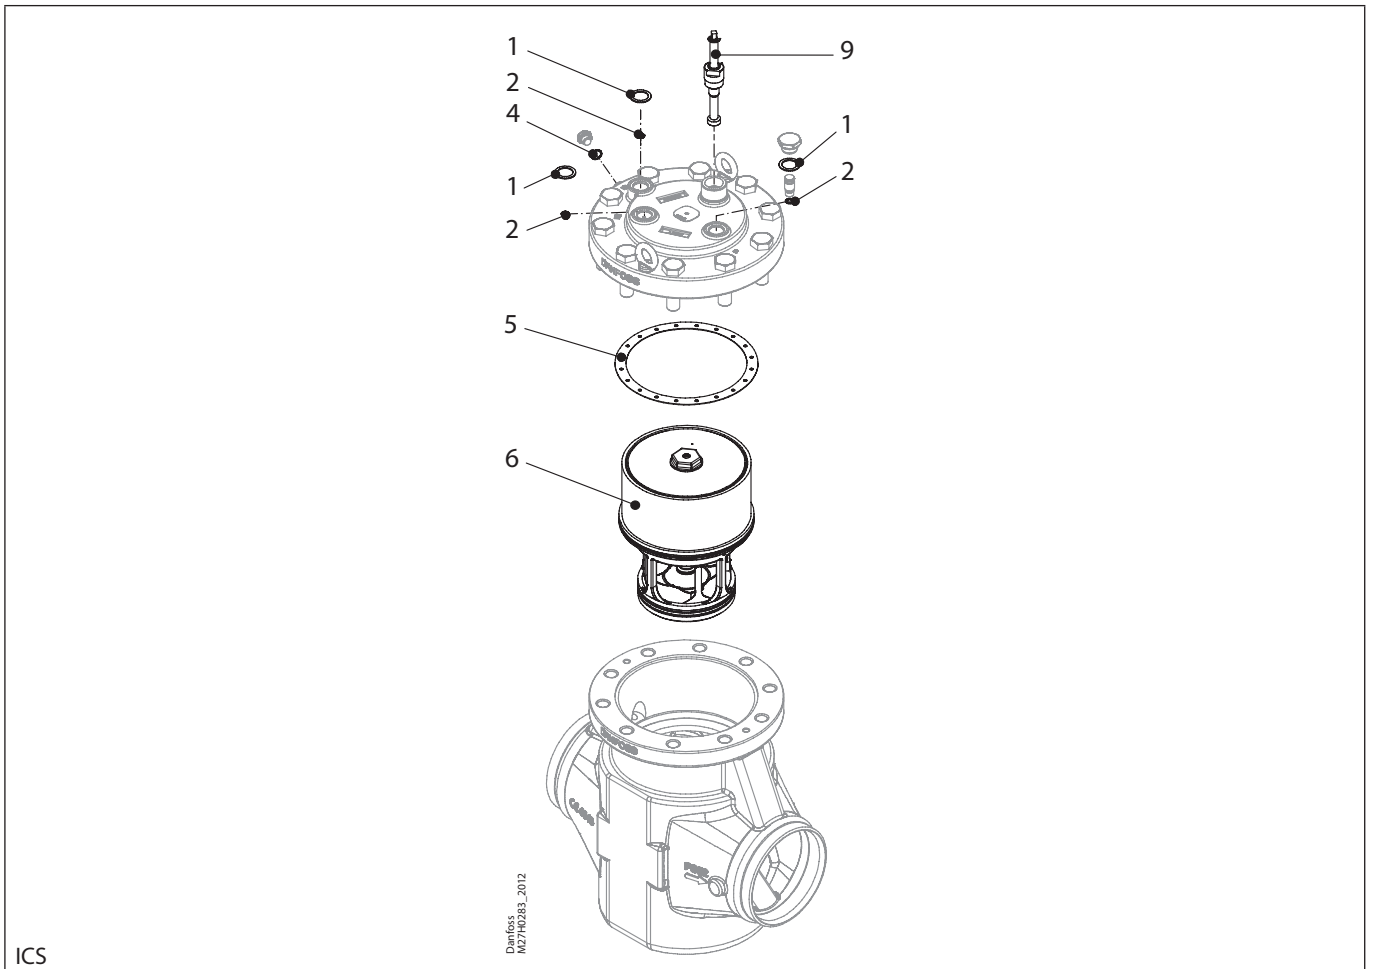

Installation guide – Spare parts and accessories

Overhaul kit | Code number 027H7193
ICS, size 100

ICS

<p>1</p> <p> = Fibre</p> <p>Total no. = 3</p>	<p>2</p> <p>Total no. = 3</p>	<p>4</p> <p> = Alu.</p> <p>Total no. = 1</p>	<p>5</p> <p> = Fibre</p> <p>Total no. = 1</p>	<p>6</p> <p>Total no. = 1</p>
<p>9</p> <p>Total no. = 1</p>				